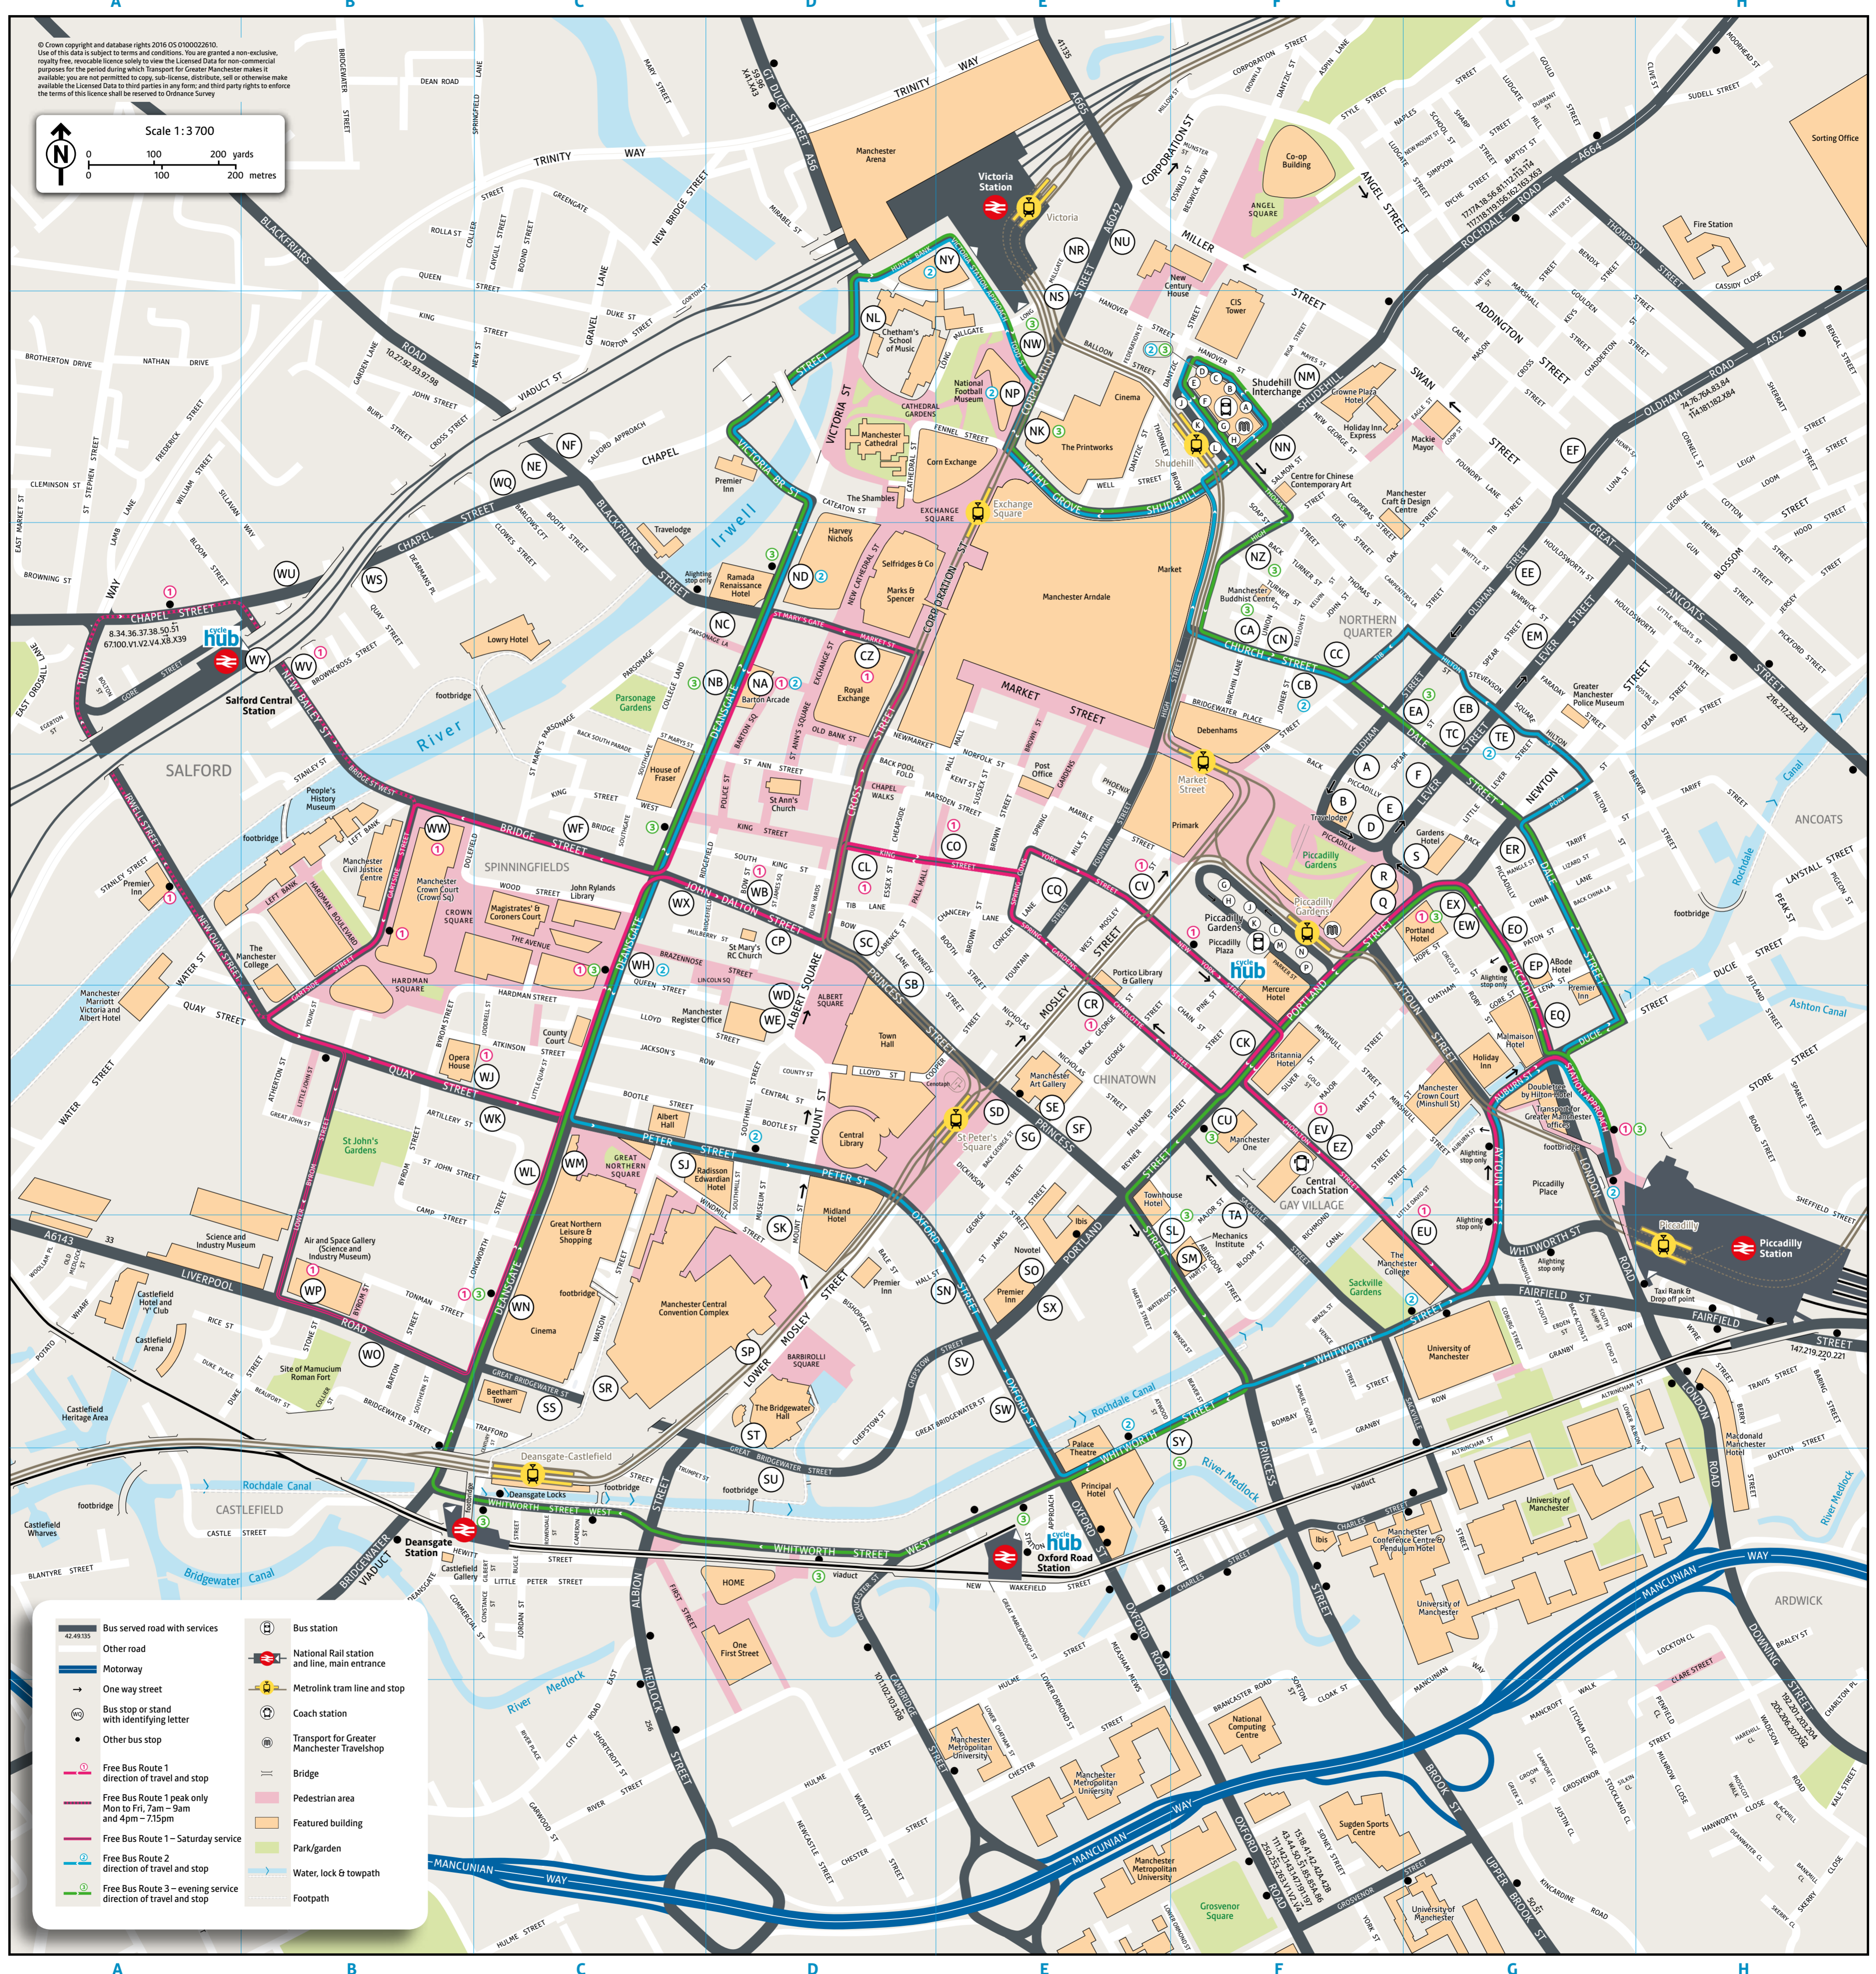

Bus served road with services		Bus station
	Other road		National Rail station and line, main entrance
	Motorway		Metrolink tram line and stop
	One way street		Coach station
	Bus stop or stand with identifying letter		Transport for Greater Manchester Travelshop
	Other bus stop		Bridge
	Free Bus Route 1 direction of travel and stop		Pedestrian area
	Free Bus Route 1 peak only Mon to Fri, 7am - 9am and 4pm - 7.15pm		Featured building
	Free Bus Route 1 - Saturday service		Park/garden
	Free Bus Route 2 direction of travel and stop		Water, lock & towpath
	Free Bus Route 3 - evening service direction of travel and stop		Footpath