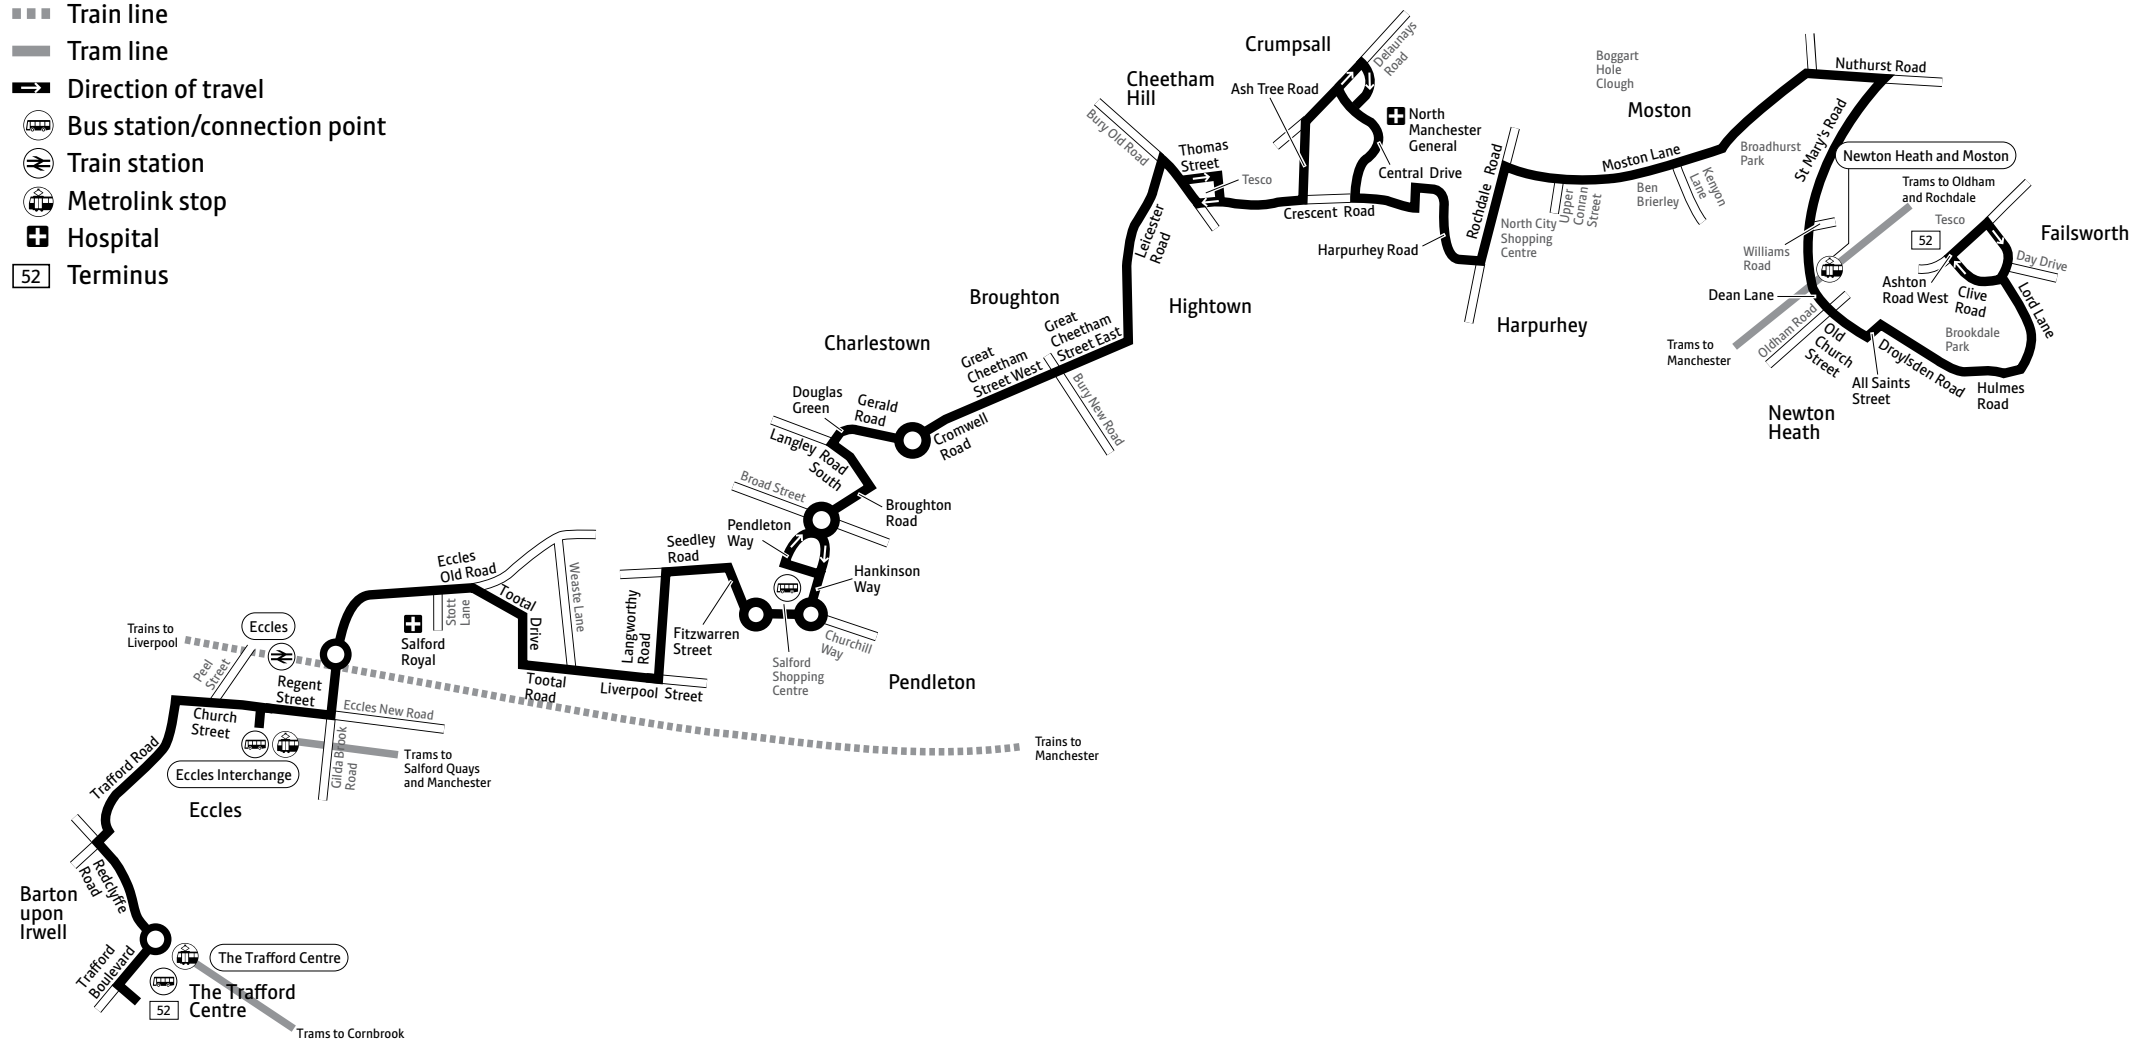

Key

- Bus route
- Train line
- Tram line
- Direction of travel
- Bus station/connection point
- Train station
- Metrolink stop
- Hospital
- Terminus

Contains Ordnance Survey data ©Crown copyright and database right 2010
©0100022610 Transport for Greater Manchester 2022
Transport for Greater Manchester uses reasonable endeavours to check the accuracy of information published and to publish changes to information in a timely manner. In no event will Transport for Greater Manchester be liable for any loss that may arise from this information being inaccurate.