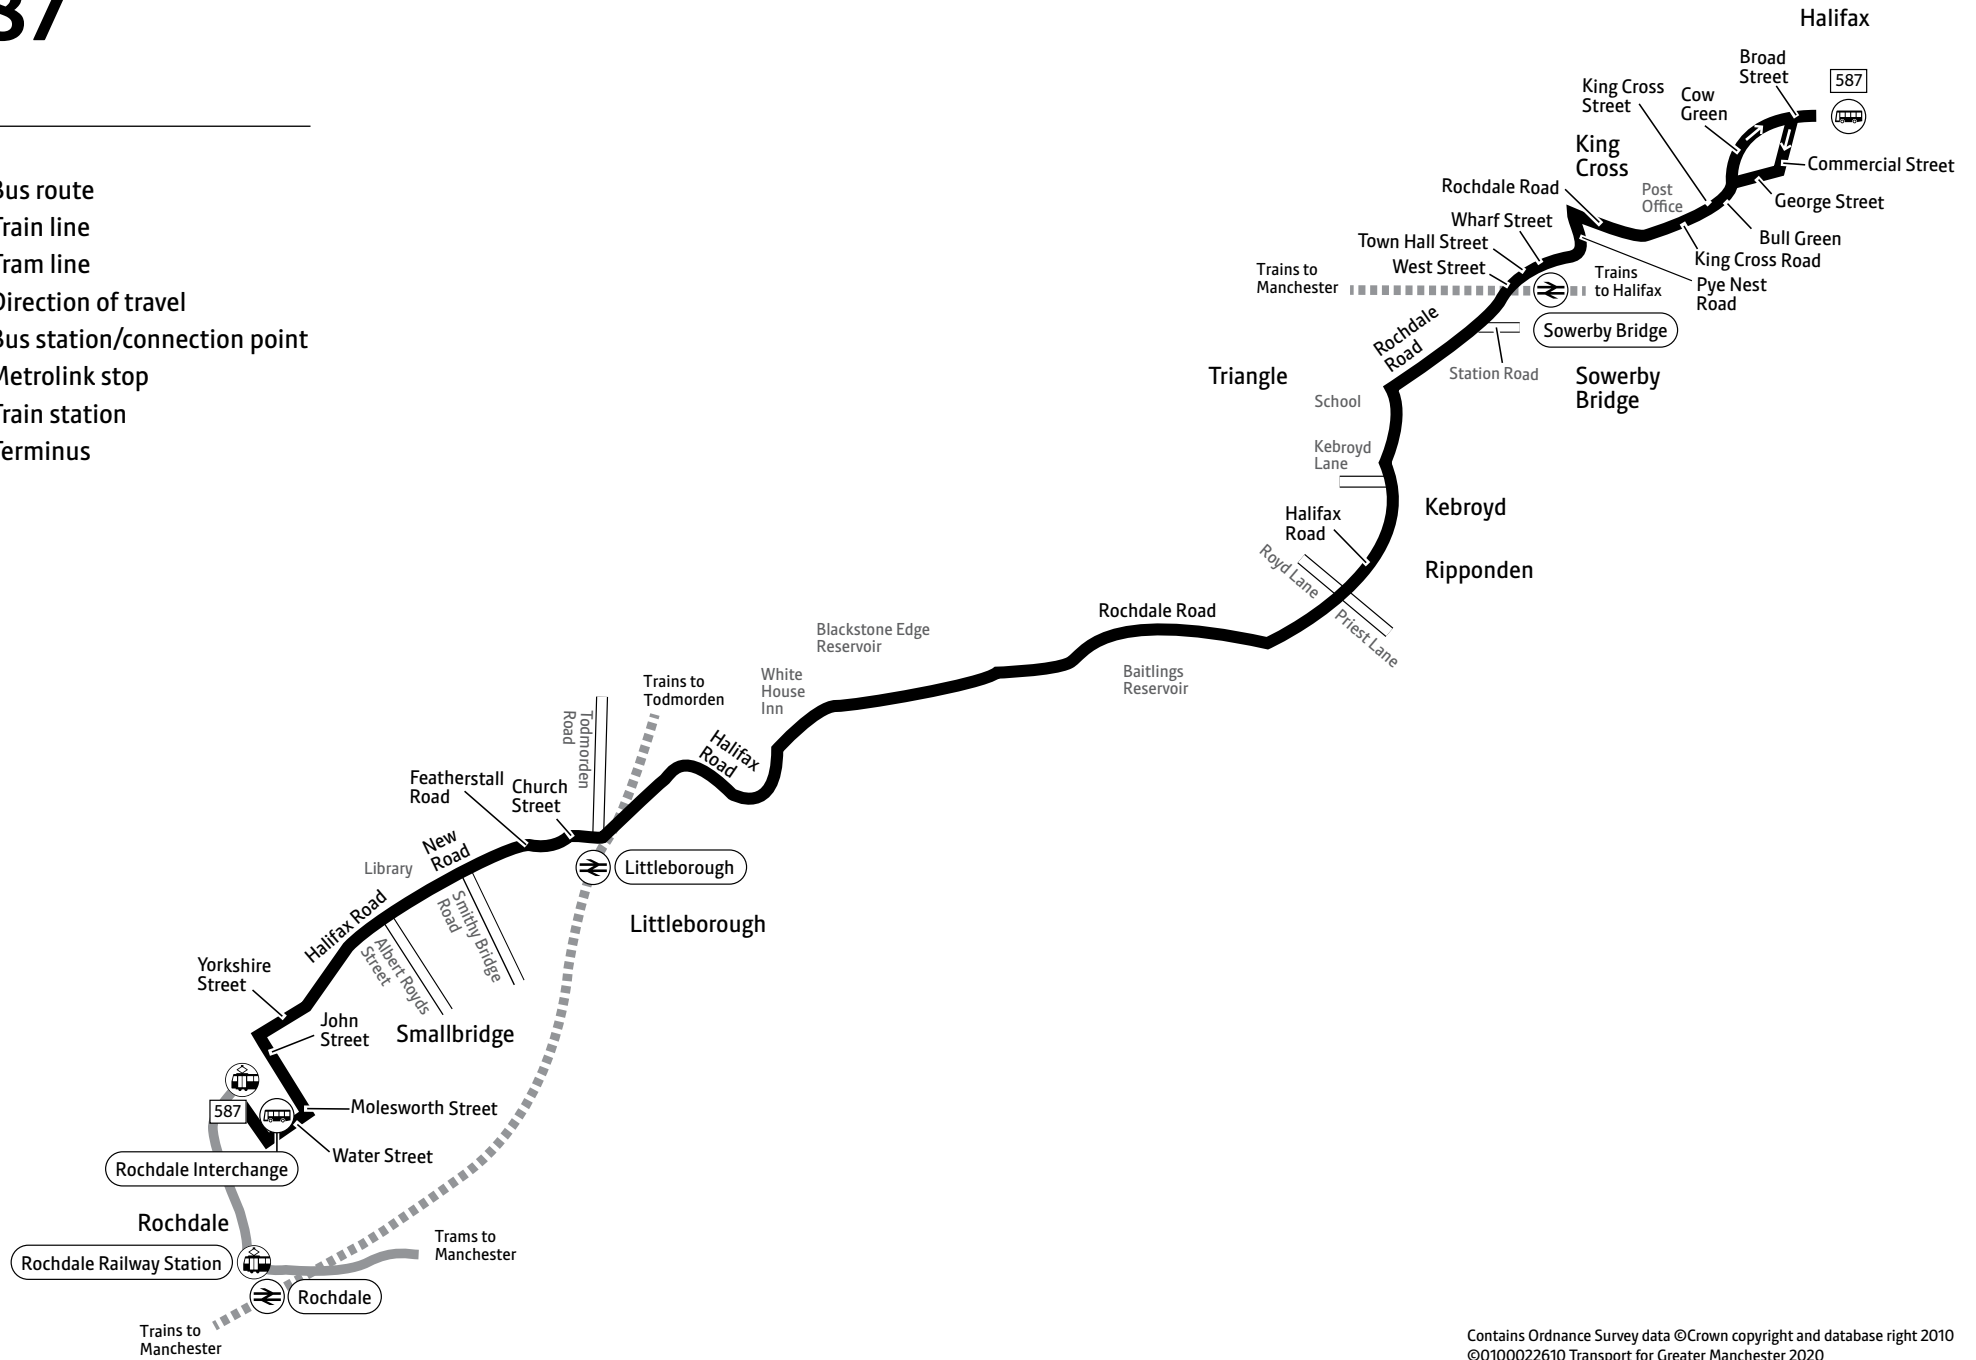

587

Key

- Bus route
- Train line
- Tram line
- Direction of travel
- Bus station/connection point
- Metrolink stop
- Train station
- Terminus

Contains Ordnance Survey data ©Crown copyright and database right 2010
©0100022610 Transport for Greater Manchester 2020
Transport for Greater Manchester uses reasonable endeavours to check the accuracy of information published and to publish changes to information in a timely manner. In no event will Transport for Greater Manchester be liable for any loss that may arise from this information being inaccurate.