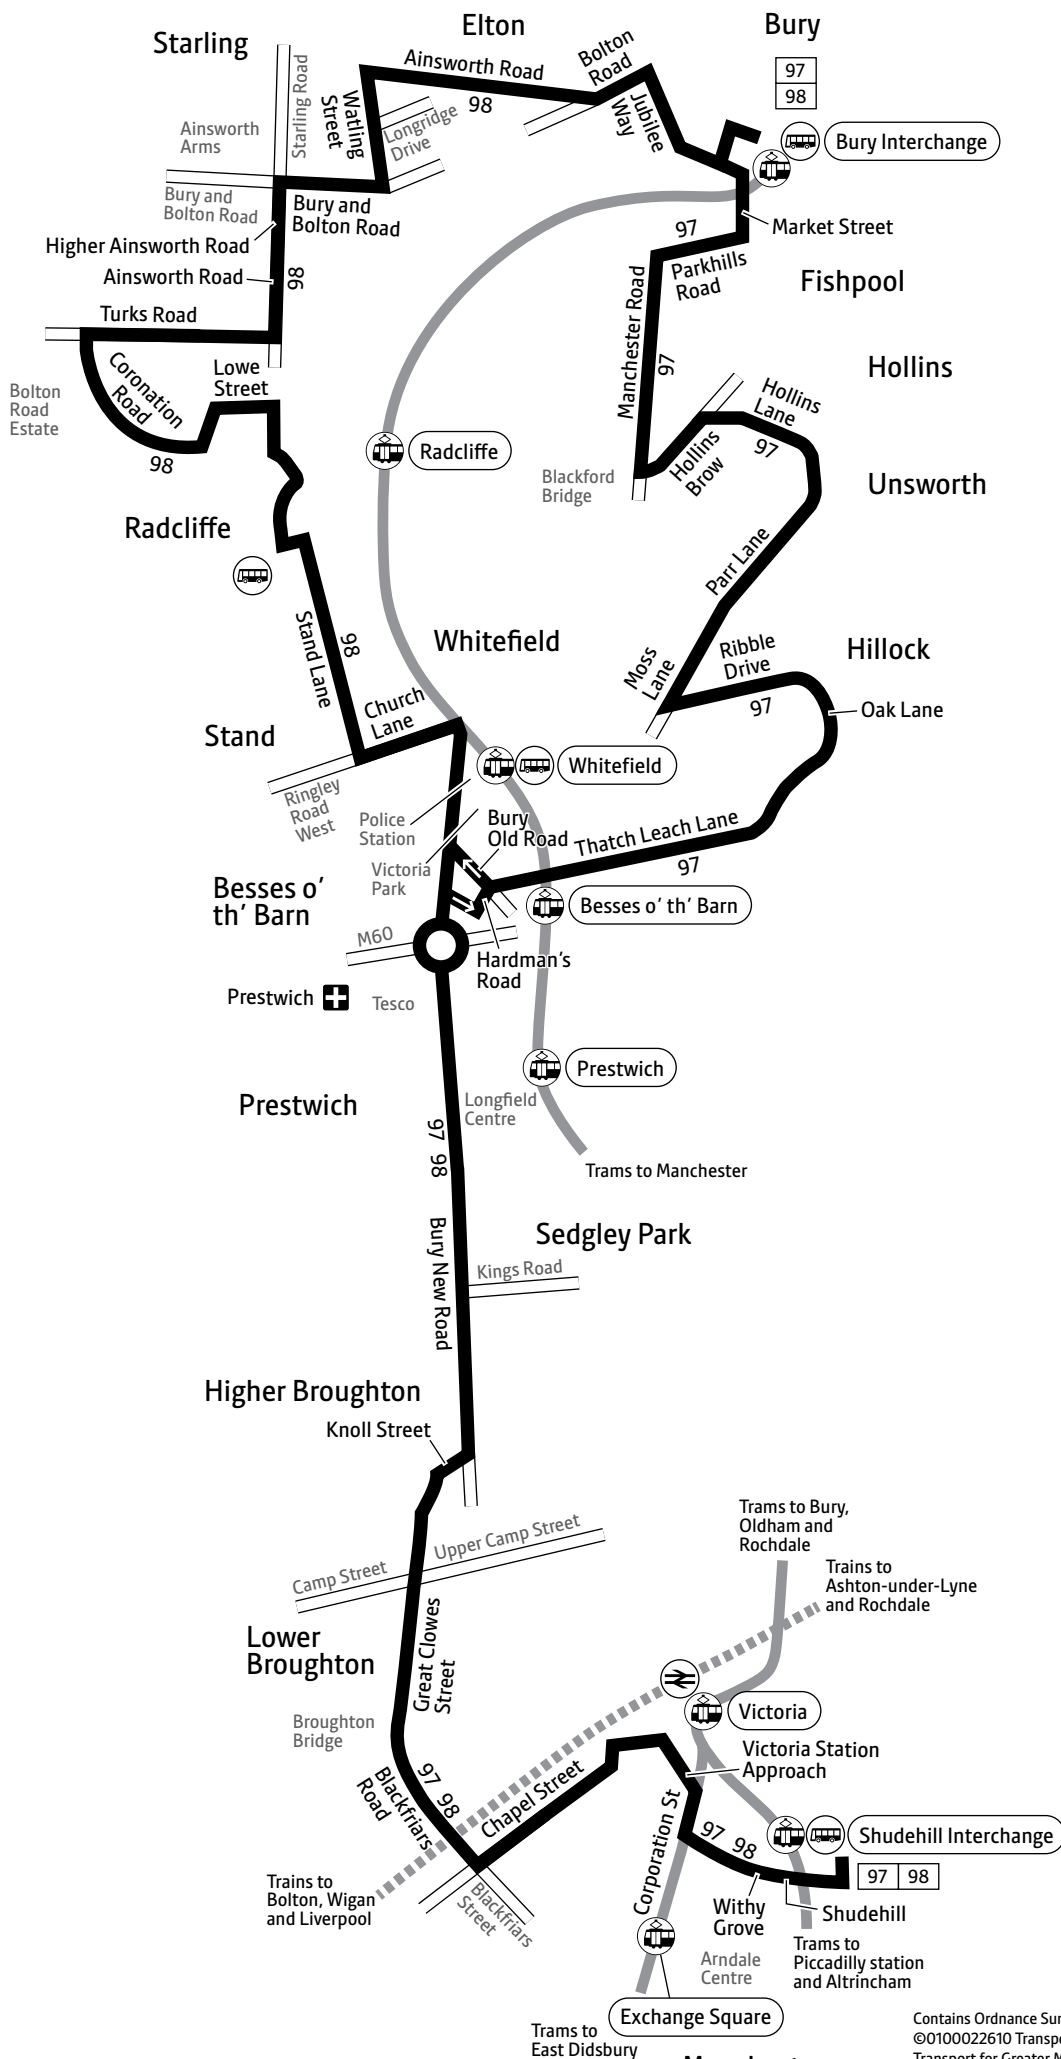

1. **Key**
2. Bus route
   - Train line
   - Tram line
   - Direction of travel
   - Bus station/connection point
   - Train station
   - Metrolink stop
   - Hospital
   - 97 Terminus