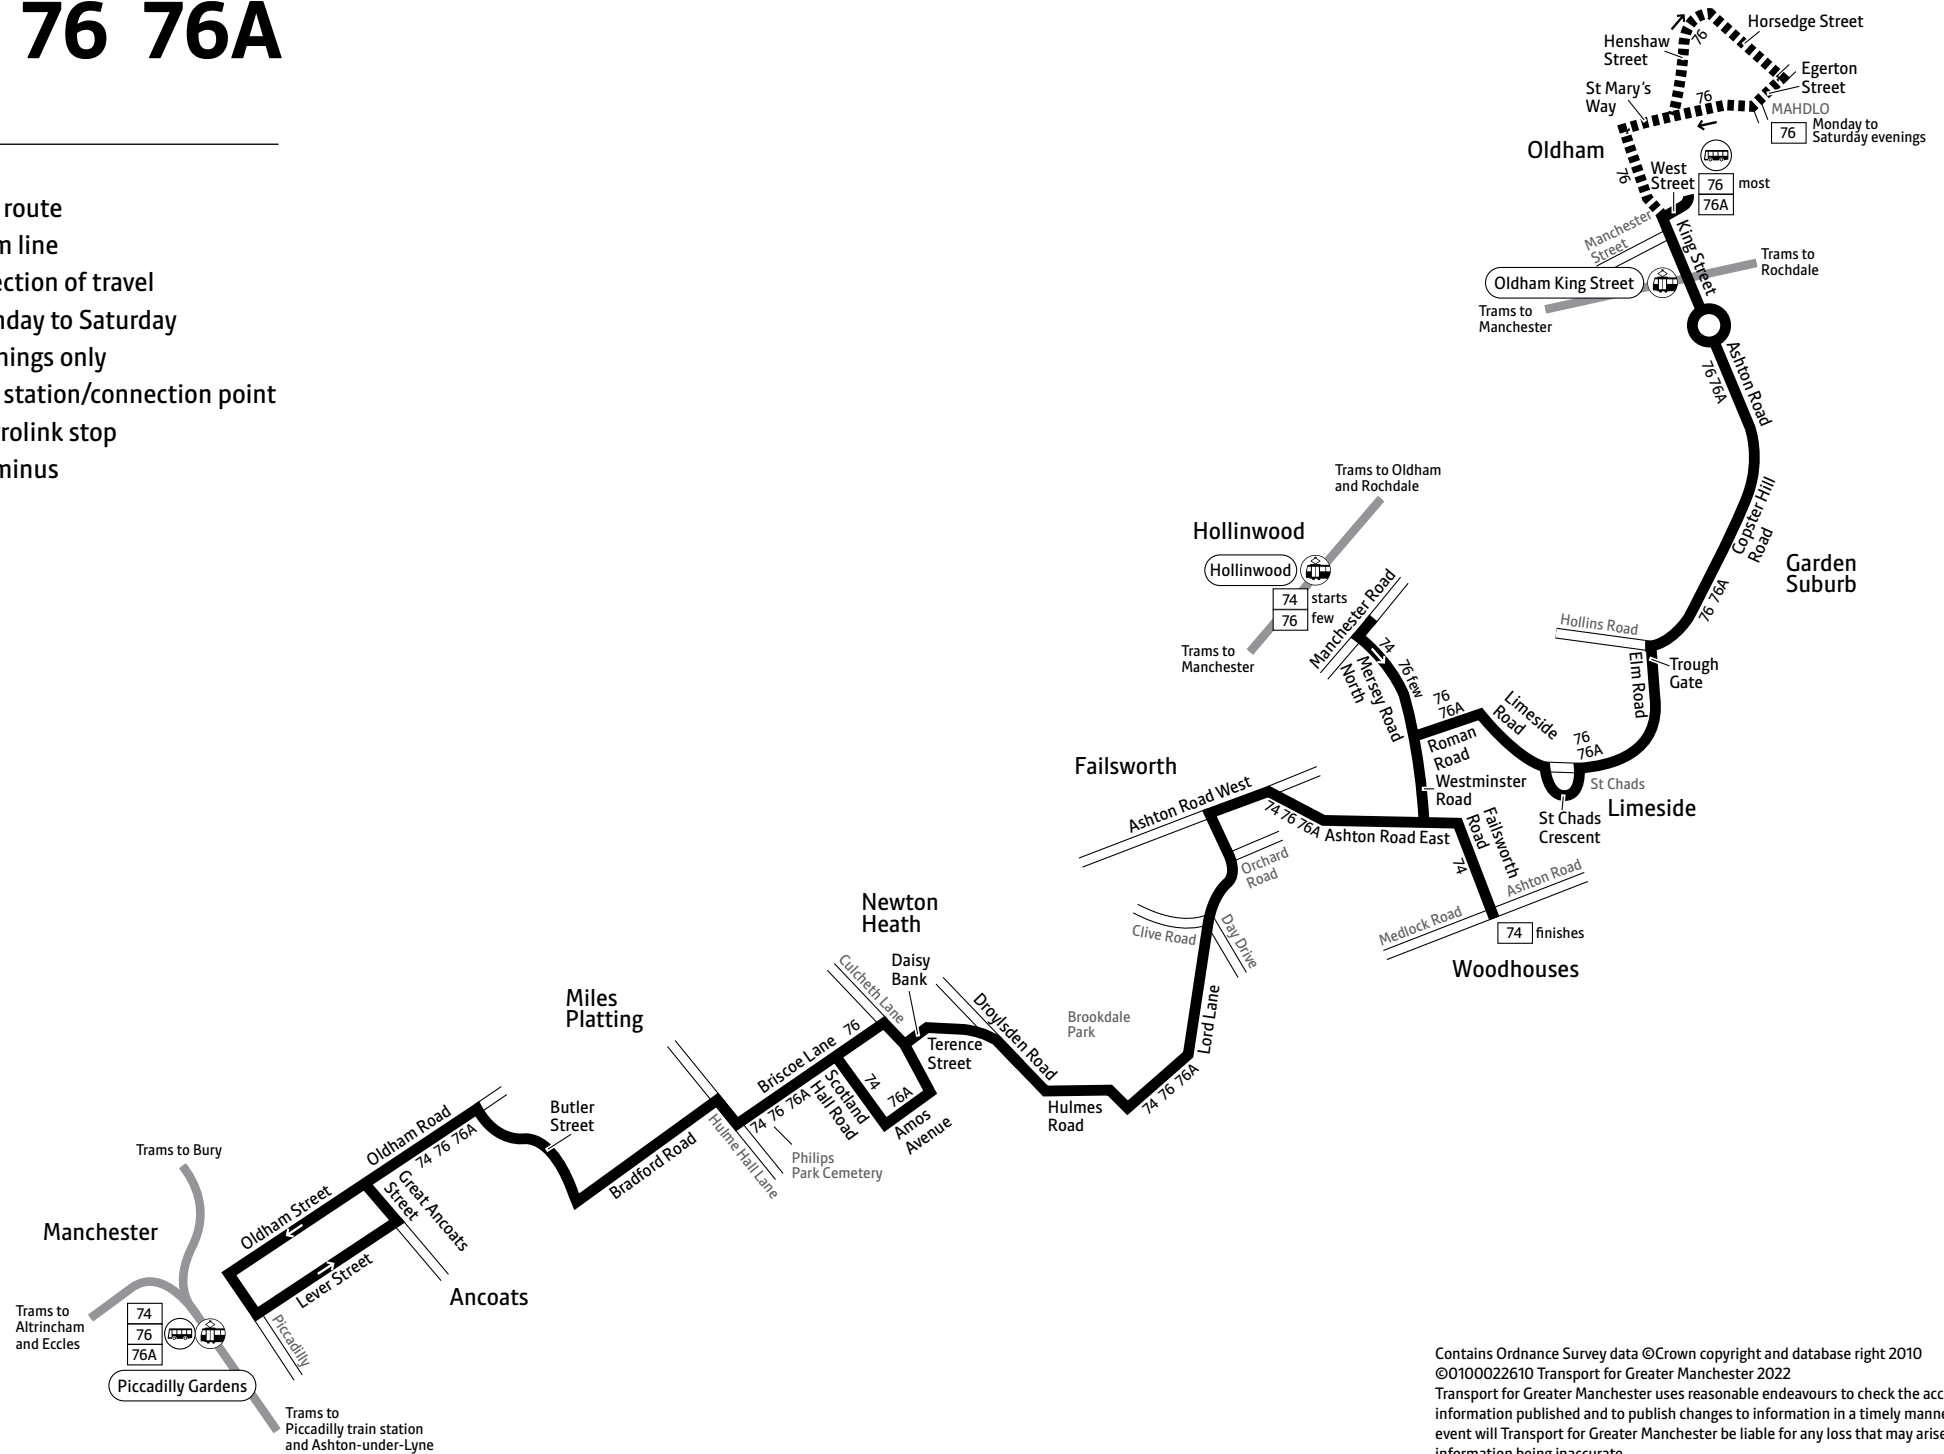

 – All bus 74, 76 and 76A journeys are run using easy access buses. See inside front cover of this leaflet for details

74 76 76A

Key

-  Bus route
-  Tram line
-  Direction of travel
-  Monday to Saturday evenings only
-  Bus station/connection point
-  Metrolink stop
-  Terminus