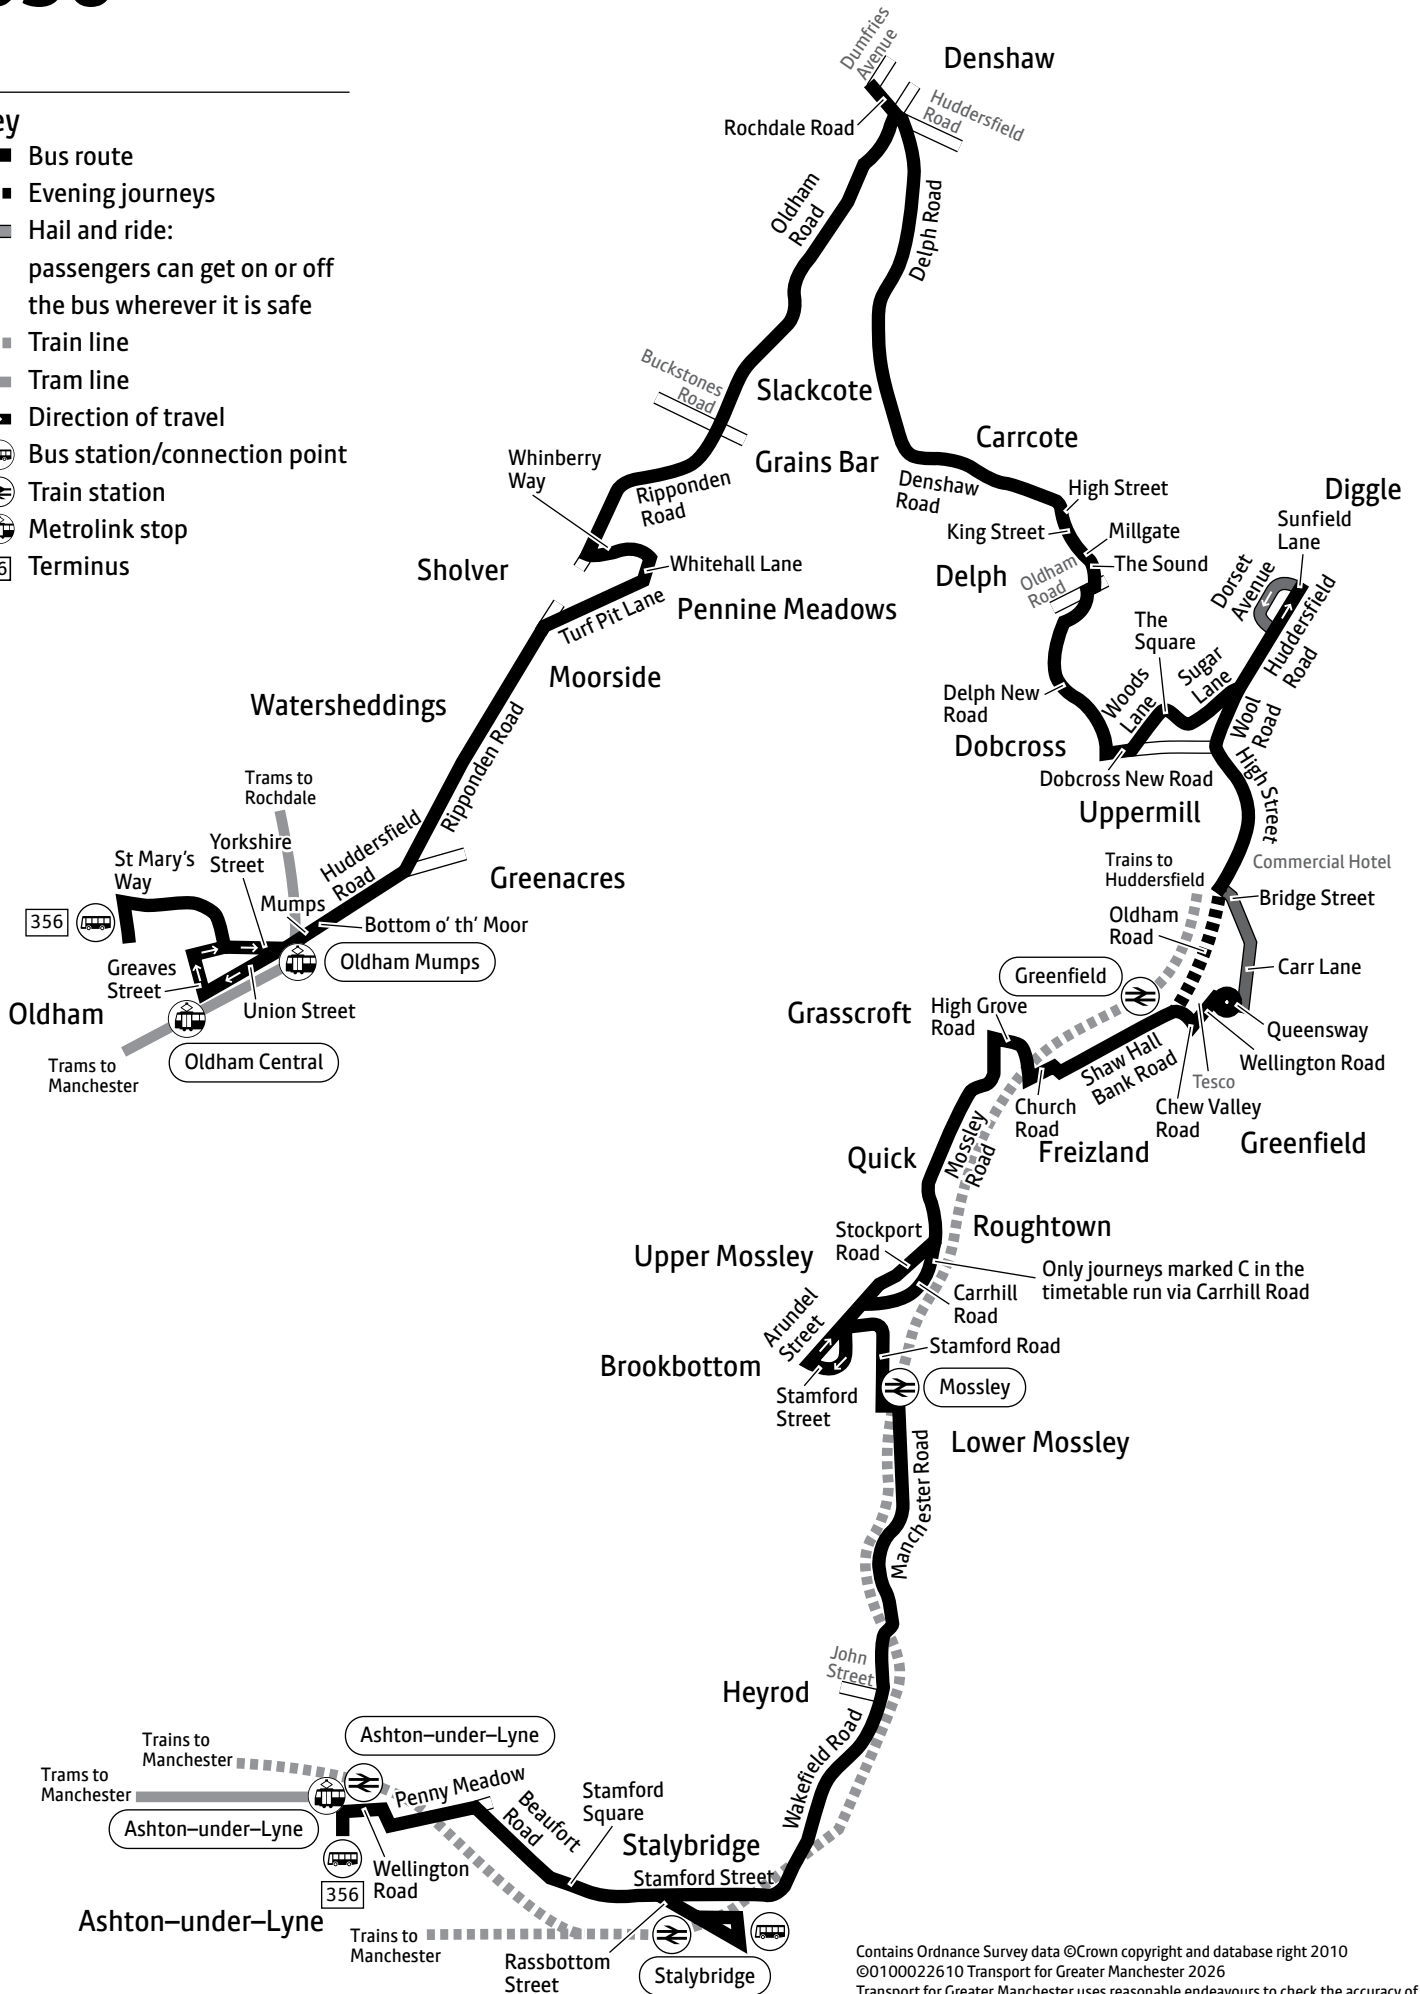

Key

- Bus route
- Evening journeys
- Hail and ride: passengers can get on or off the bus wherever it is safe
- Train line
- Tram line
- Direction of travel
- Bus station/connection point
- Train station
- Metrolink stop
- Terminus