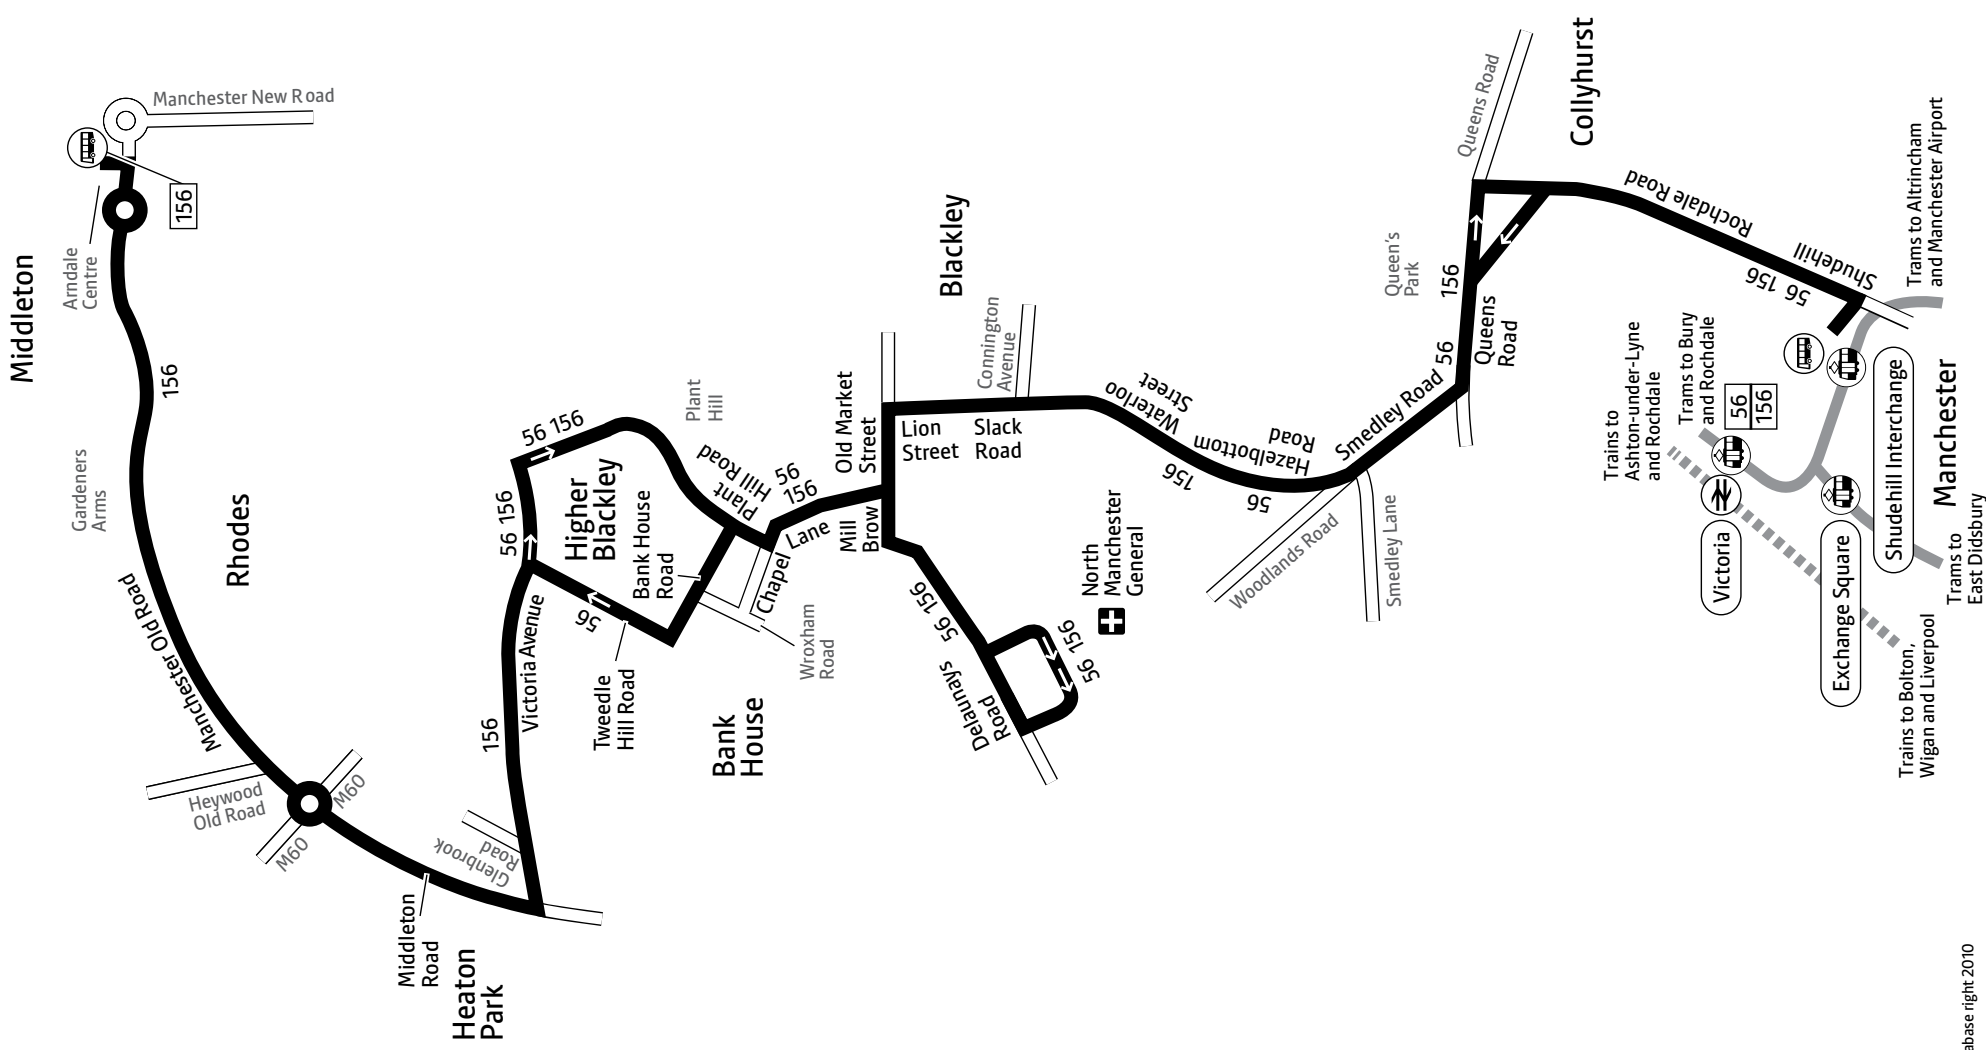

56 156

Key

- Bus route
- Train line
- Tram line
- Direction of travel
- Bus station/connection point
- Train station
- Metrolink stop
- Hospital
- Terminus

Contains Ordnance Survey data © Crown copyright and database right 2010
© 0100022610 Transport for Greater Manchester 2019
Transport for Greater Manchester uses reasonable endeavours to check the accuracy of information published and to publish changes to information in a timely manner. In no event will Transport for Greater Manchester be liable for any loss that may arise from this information being inaccurate.