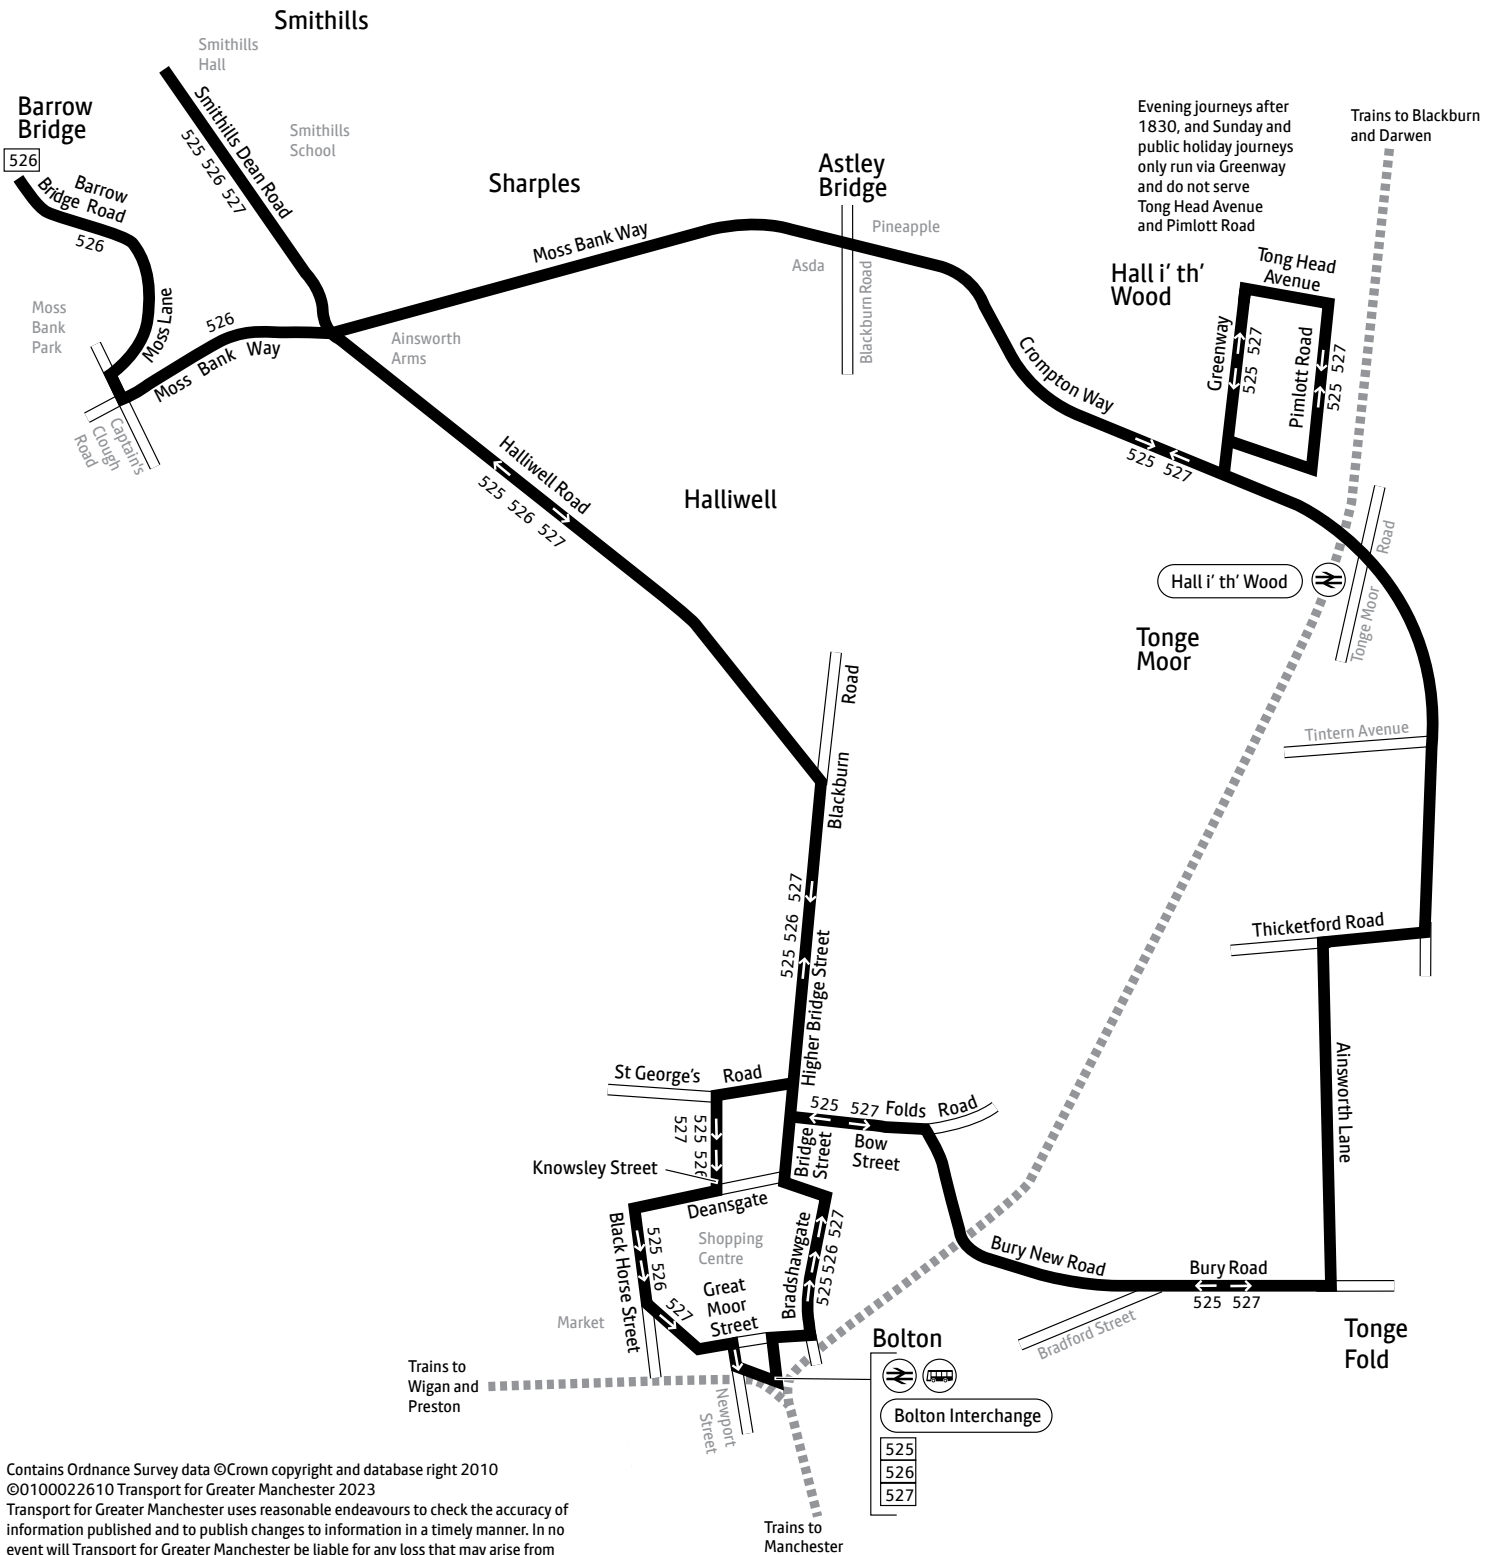

525 526 527

Key

- Bus route
- Train line
- Direction of travel
- Bus station/connection point
- Train station
- Terminus

Contains Ordnance Survey data ©Crown copyright and database right 2010
©0100022610 Transport for Greater Manchester 2023
Transport for Greater Manchester uses reasonable endeavours to check the accuracy of information published and to publish changes to information in a timely manner. In no event will Transport for Greater Manchester be liable for any loss that may arise from this information being inaccurate.