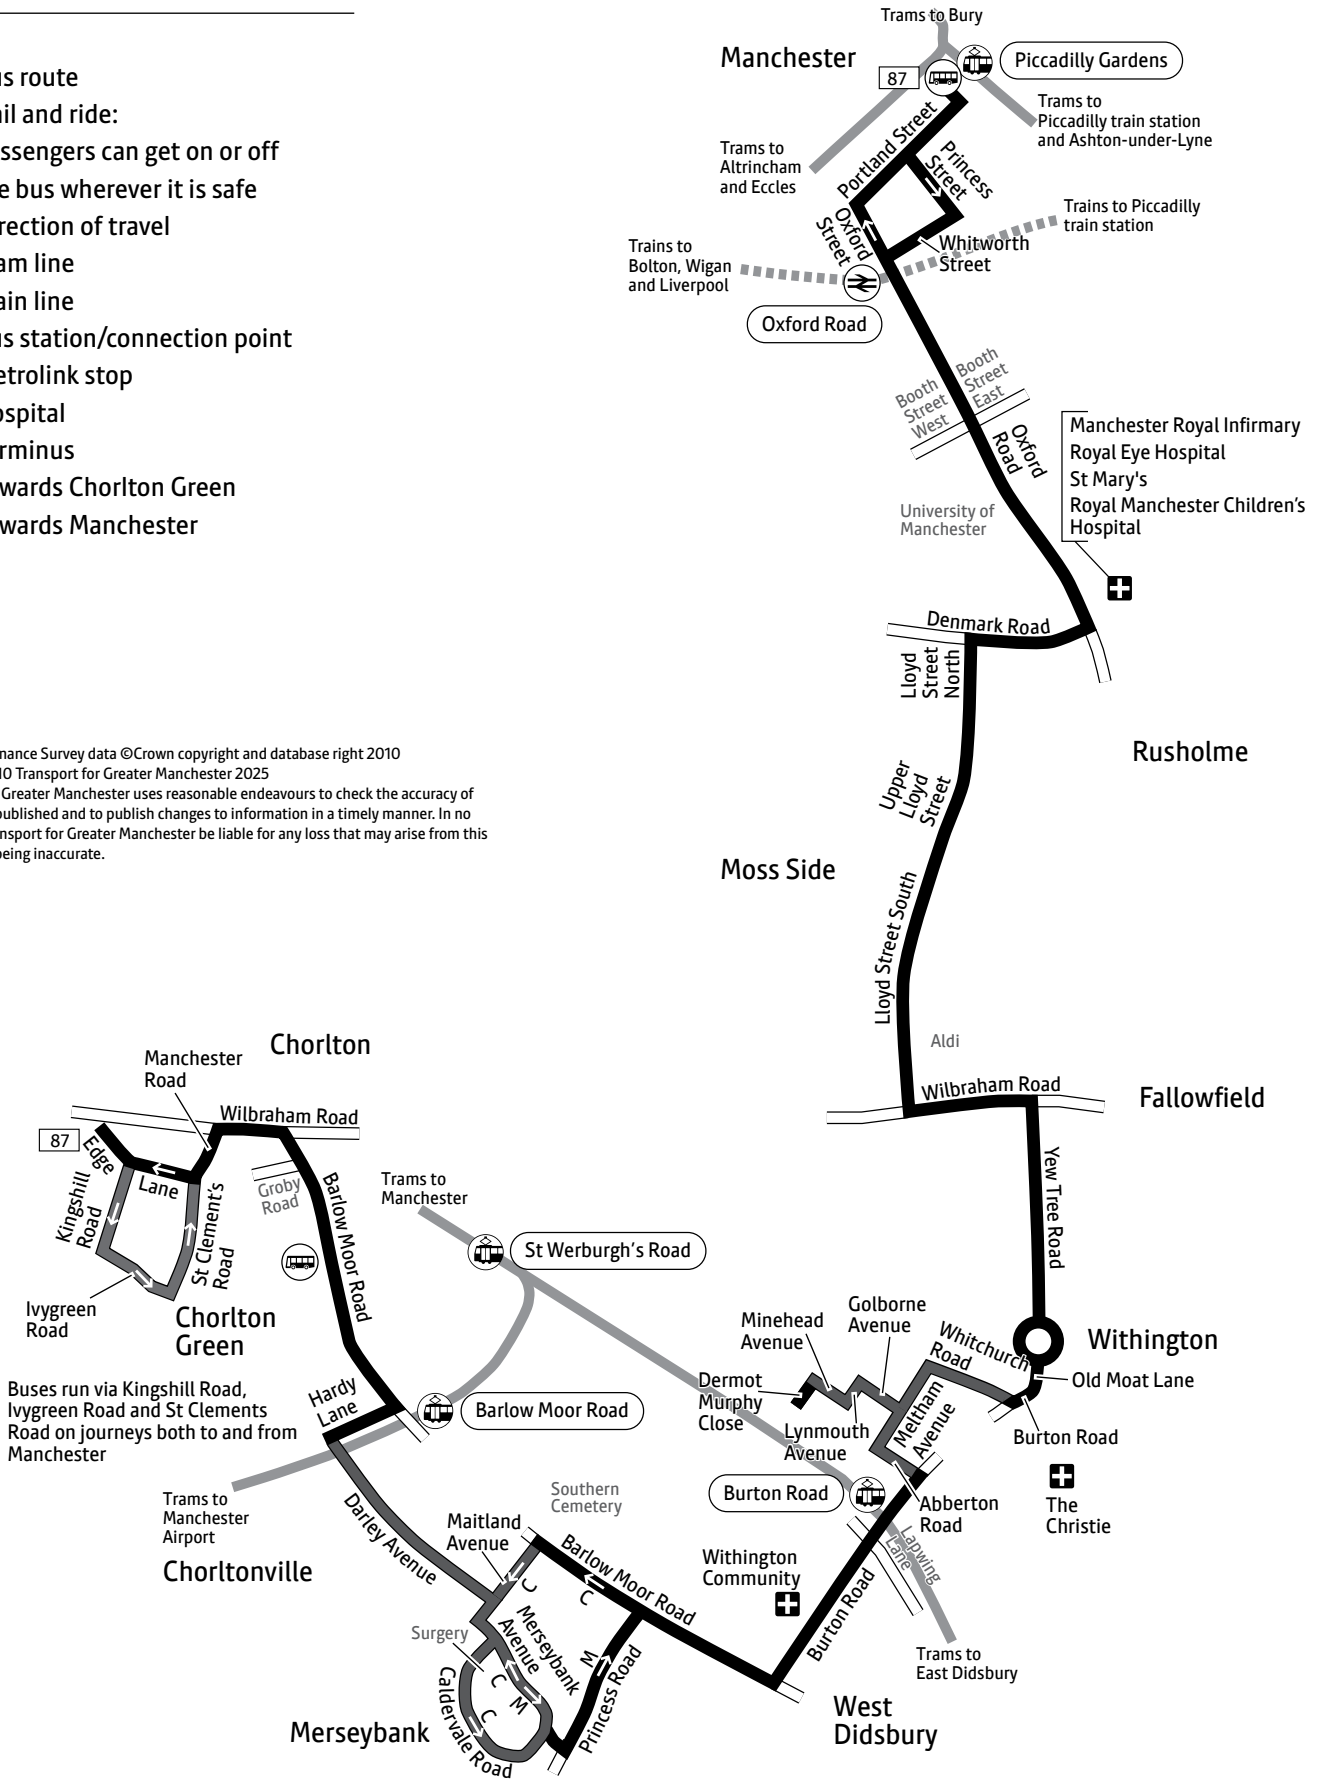

Key

- Bus route
- Hail and ride:
  passengers can get on or off
  the bus wherever it is safe
- Direction of travel
- Tram line
- Train line
- Bus station/connection point
- Metrolink stop
- Hospital
- Terminus
- C Towards Chorlton Green
- M Towards Manchester

Contains Ordnance Survey data ©Crown copyright and database right 2010
©0100022610 Transport for Greater Manchester 2025
Transport for Greater Manchester uses reasonable endeavours to check the accuracy of
information published and to publish changes to information in a timely manner. In no
event will Transport for Greater Manchester be liable for any loss that may arise from this
information being inaccurate.

Buses run via Kingshill Road, Ivygreen Road and St Clements Road on journeys both to and from Manchester