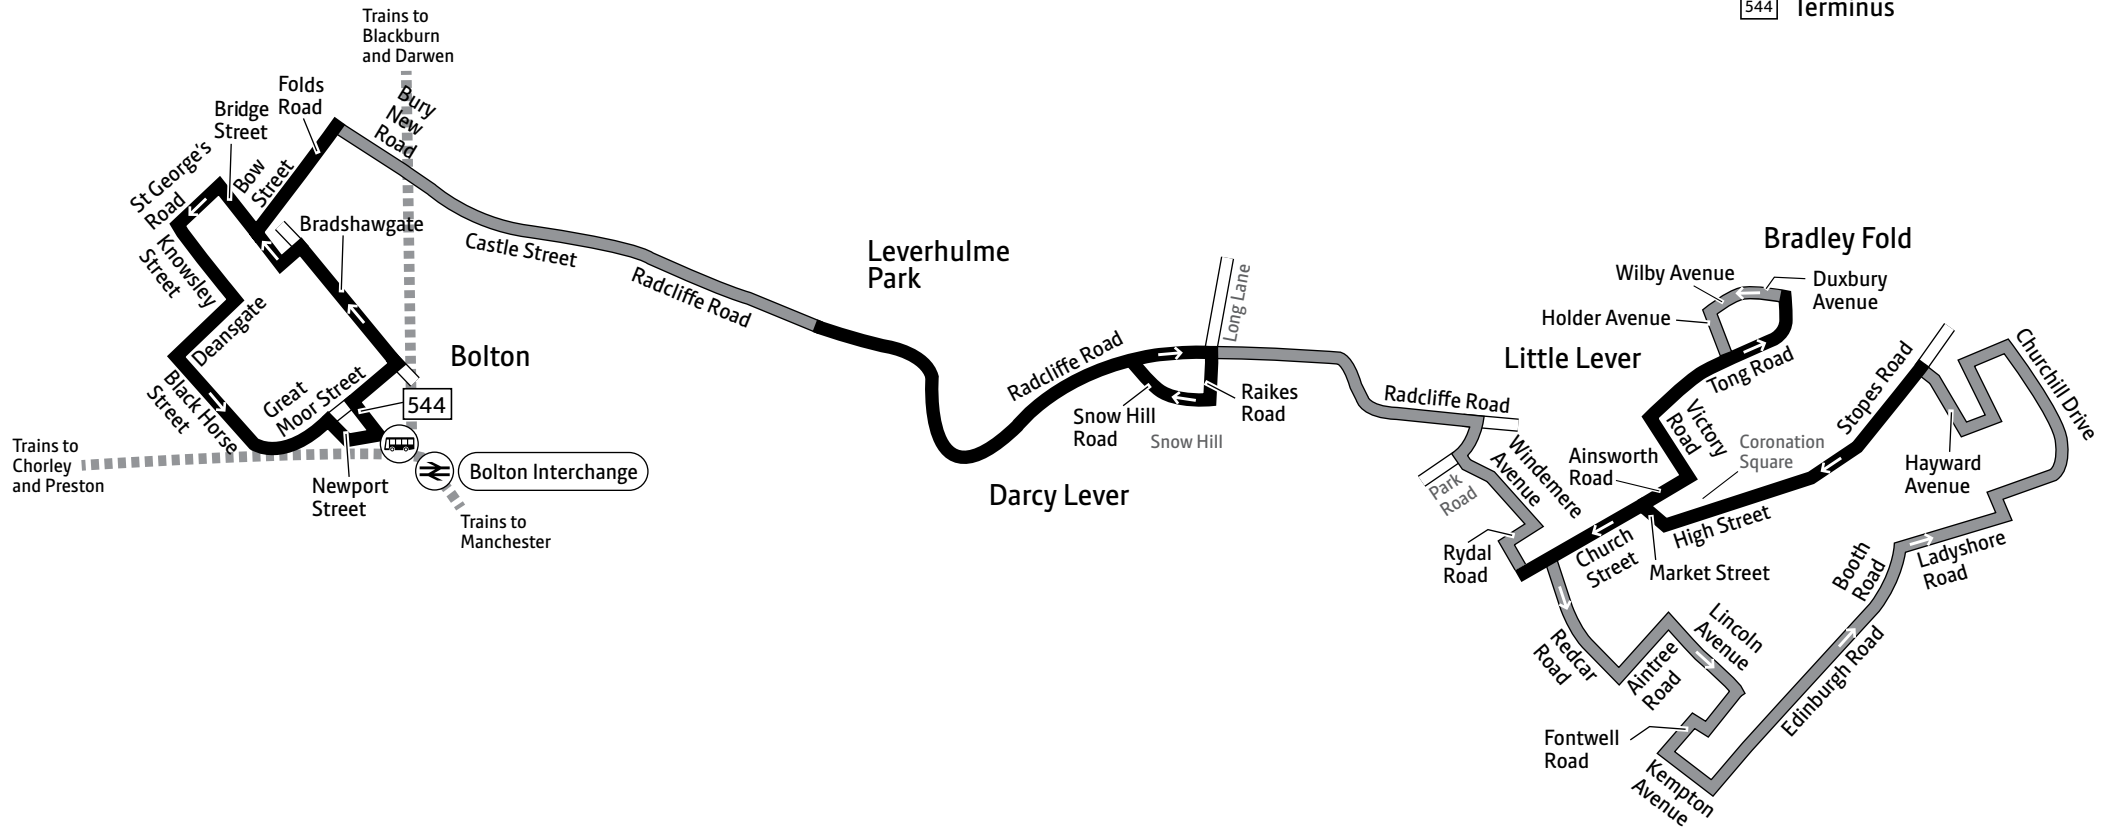

## Mondays to Fridays

Bolton, Interchange	1010	1710
Darcy Lever, Long Lane	1021	1721
Little Lever, Park Road	1026	1726
Little Lever, Redcar Road	0925 1030 and	1730
Little Lever, Booth Road/Mytham Road	0930 1035 every	1735
Little Lever, Coronation Square	0935 1040 hour	1740
Bradley Fold, Wilby Avenue	0938 1043 until	1743
Little Lever, Park Road	0945 1050	1750
Darcy Lever, Long Lane	0950 1055	1755
Bolton, Interchange	1001 1108	1808

## Saturdays

Bolton, Interchange	0910	1710
Darcy Lever, Long Lane	0921	1721
Little Lever, Park Road	0926	1726
Little Lever, Redcar Road	0930 and	1730
Little Lever, Booth Road/Mytham Road	0935 every	1735
Little Lever, Coronation Square	0940 hour	1740
Bradley Fold, Wilby Avenue	0943 until	1743
Little Lever, Park Road	0950	1750
Darcy Lever, Long Lane	0955	1755
Bolton, Interchange	1008	1808