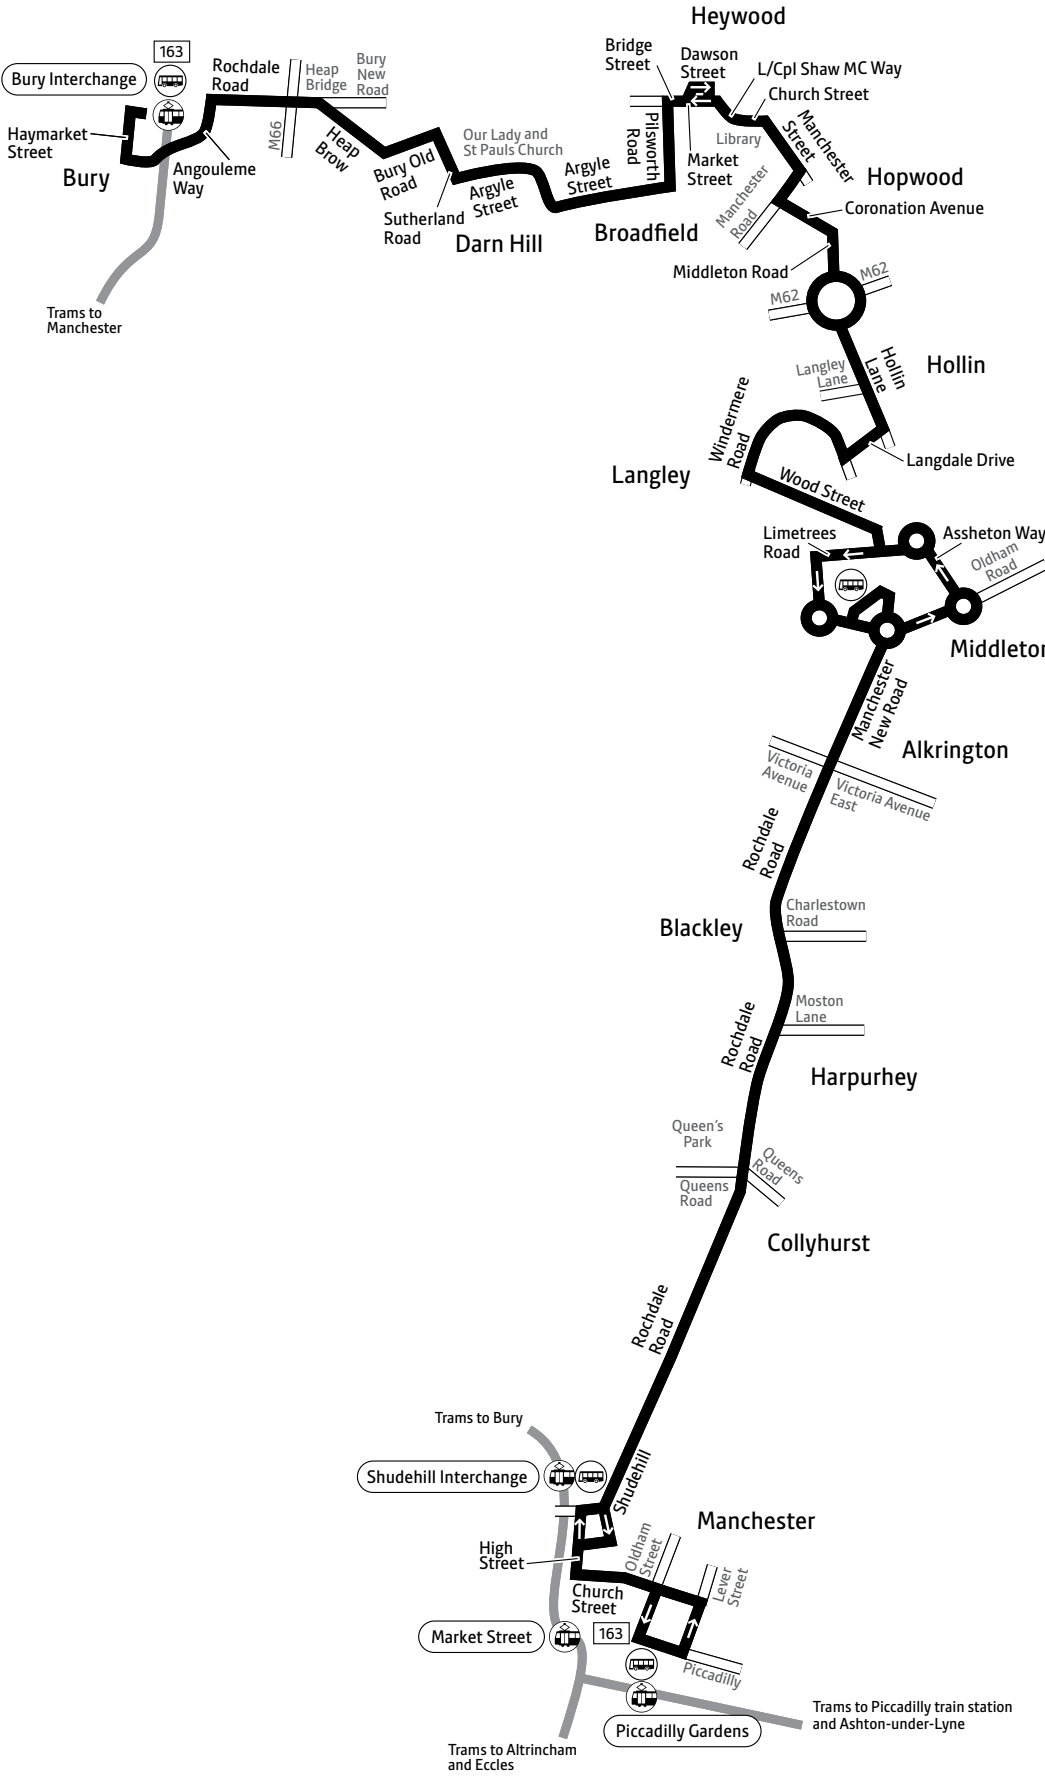

1. **Key**
2. Bus route
   - Tram line
   - Direction of travel
   - Bus station/connection point
   - Metrolink stop
   - Terminus

Contains Ordnance Survey data ©Crown copyright and database right 2010
©0100022610 Transport for Greater Manchester 2024
Transport for Greater Manchester uses reasonable endeavours to check the accuracy of information published and to publish changes to information in a timely manner. In no event will Transport for Greater Manchester be liable for any loss that may arise from this information being inaccurate.