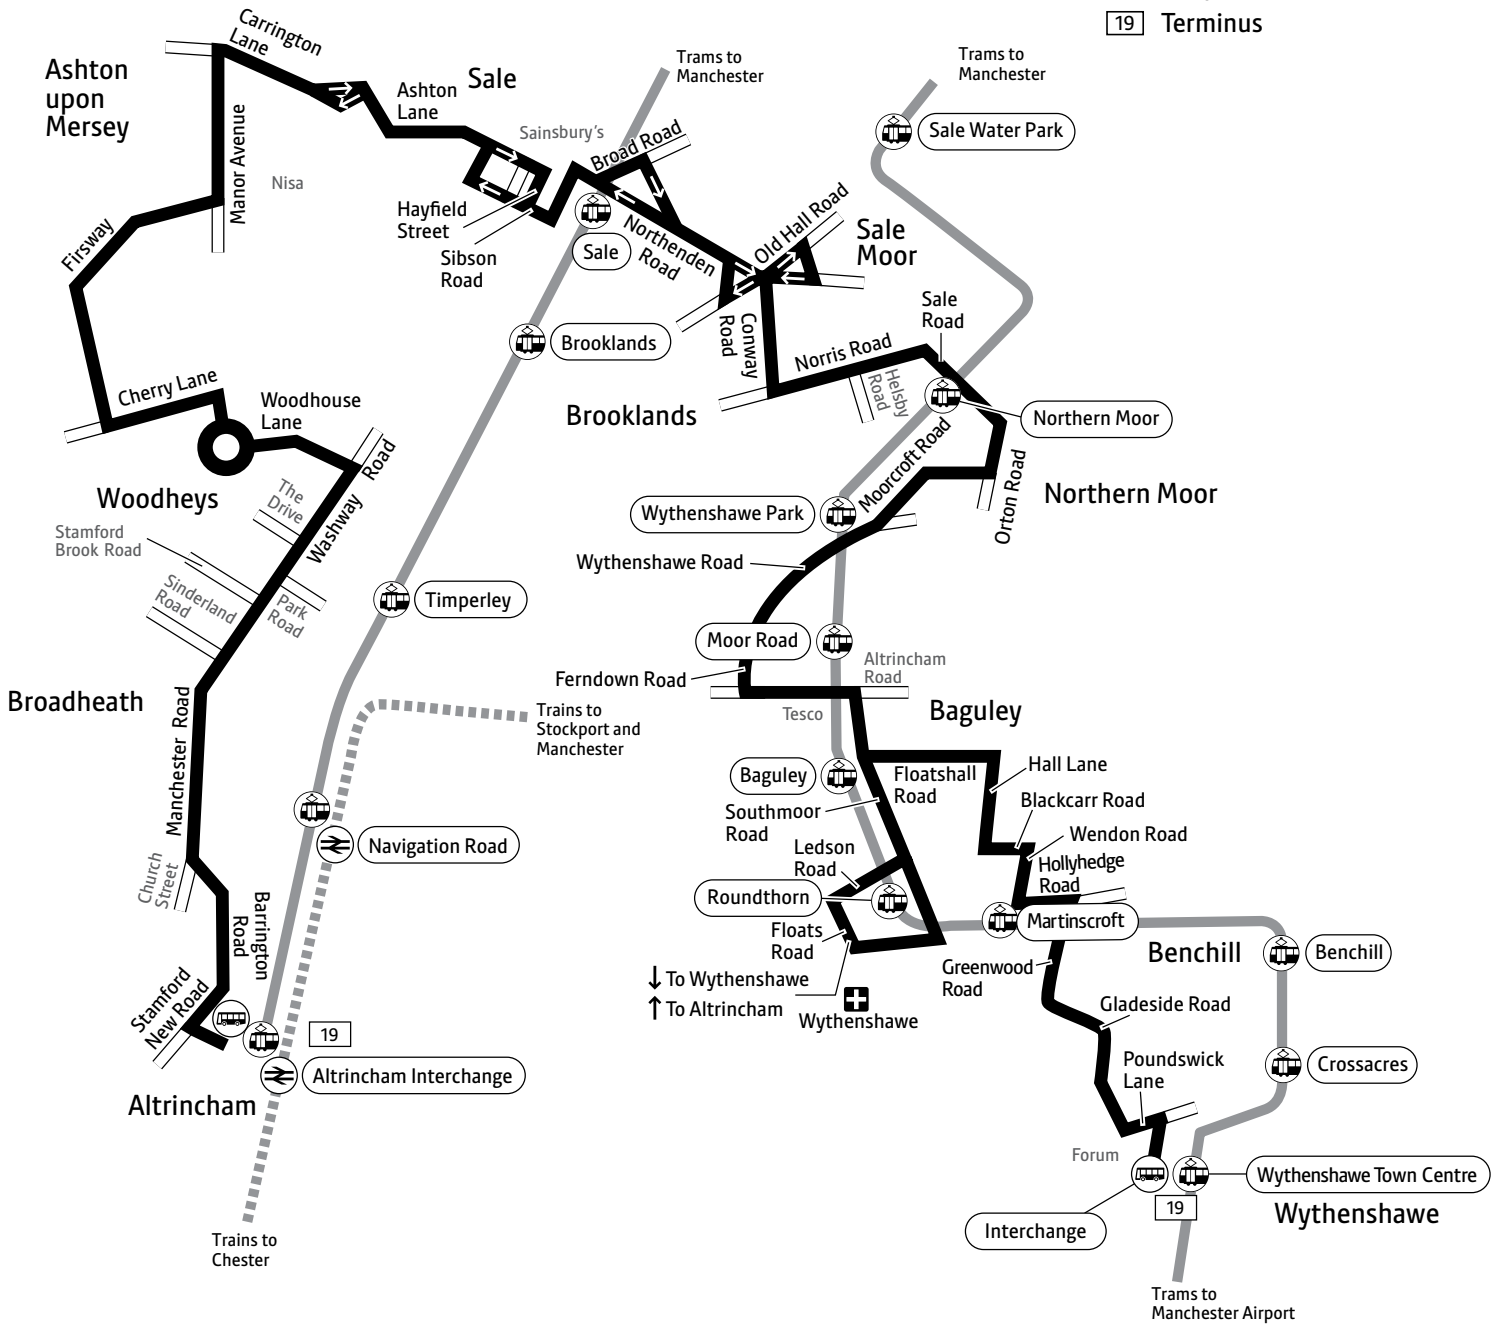

Key

- Bus route
- Train line
- Tram line
- Direction of travel
- Bus station/connection point
- Train station
- Metrolink stop
- Hospital
- Terminus