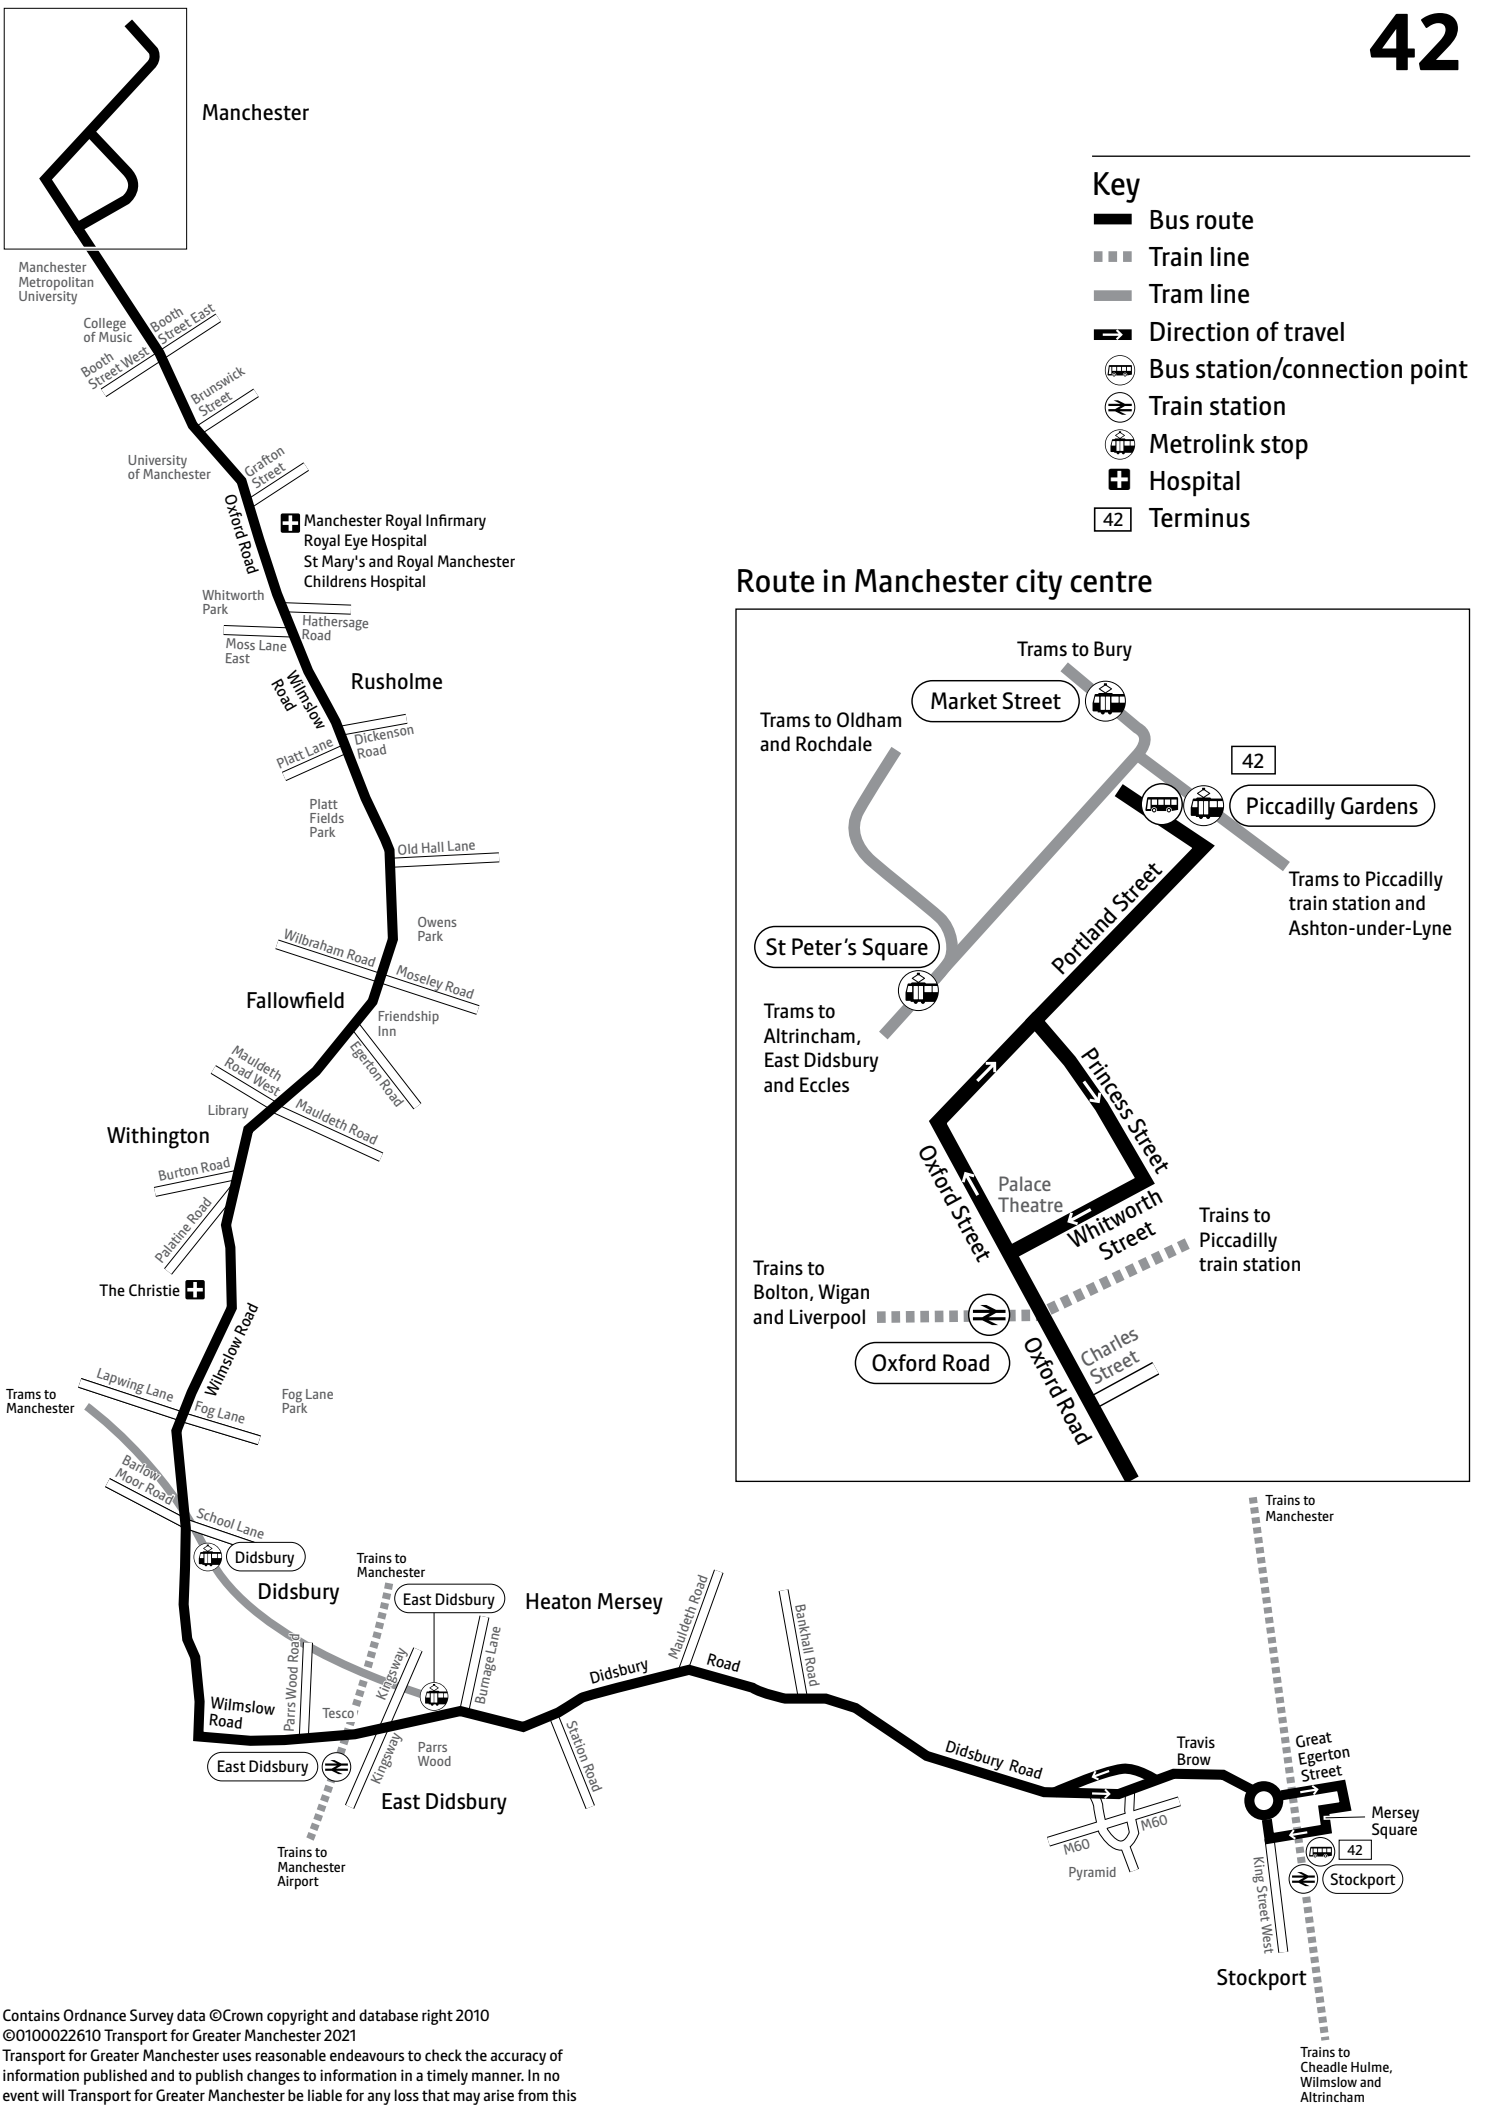

Contains Ordnance Survey data ©Crown copyright and database right 2010
©0100022610 Transport for Greater Manchester 2021
Transport for Greater Manchester uses reasonable endeavours to check the accuracy of information published and to publish changes to information in a timely manner. In no event will Transport for Greater Manchester be liable for any loss that may arise from this information being inaccurate.