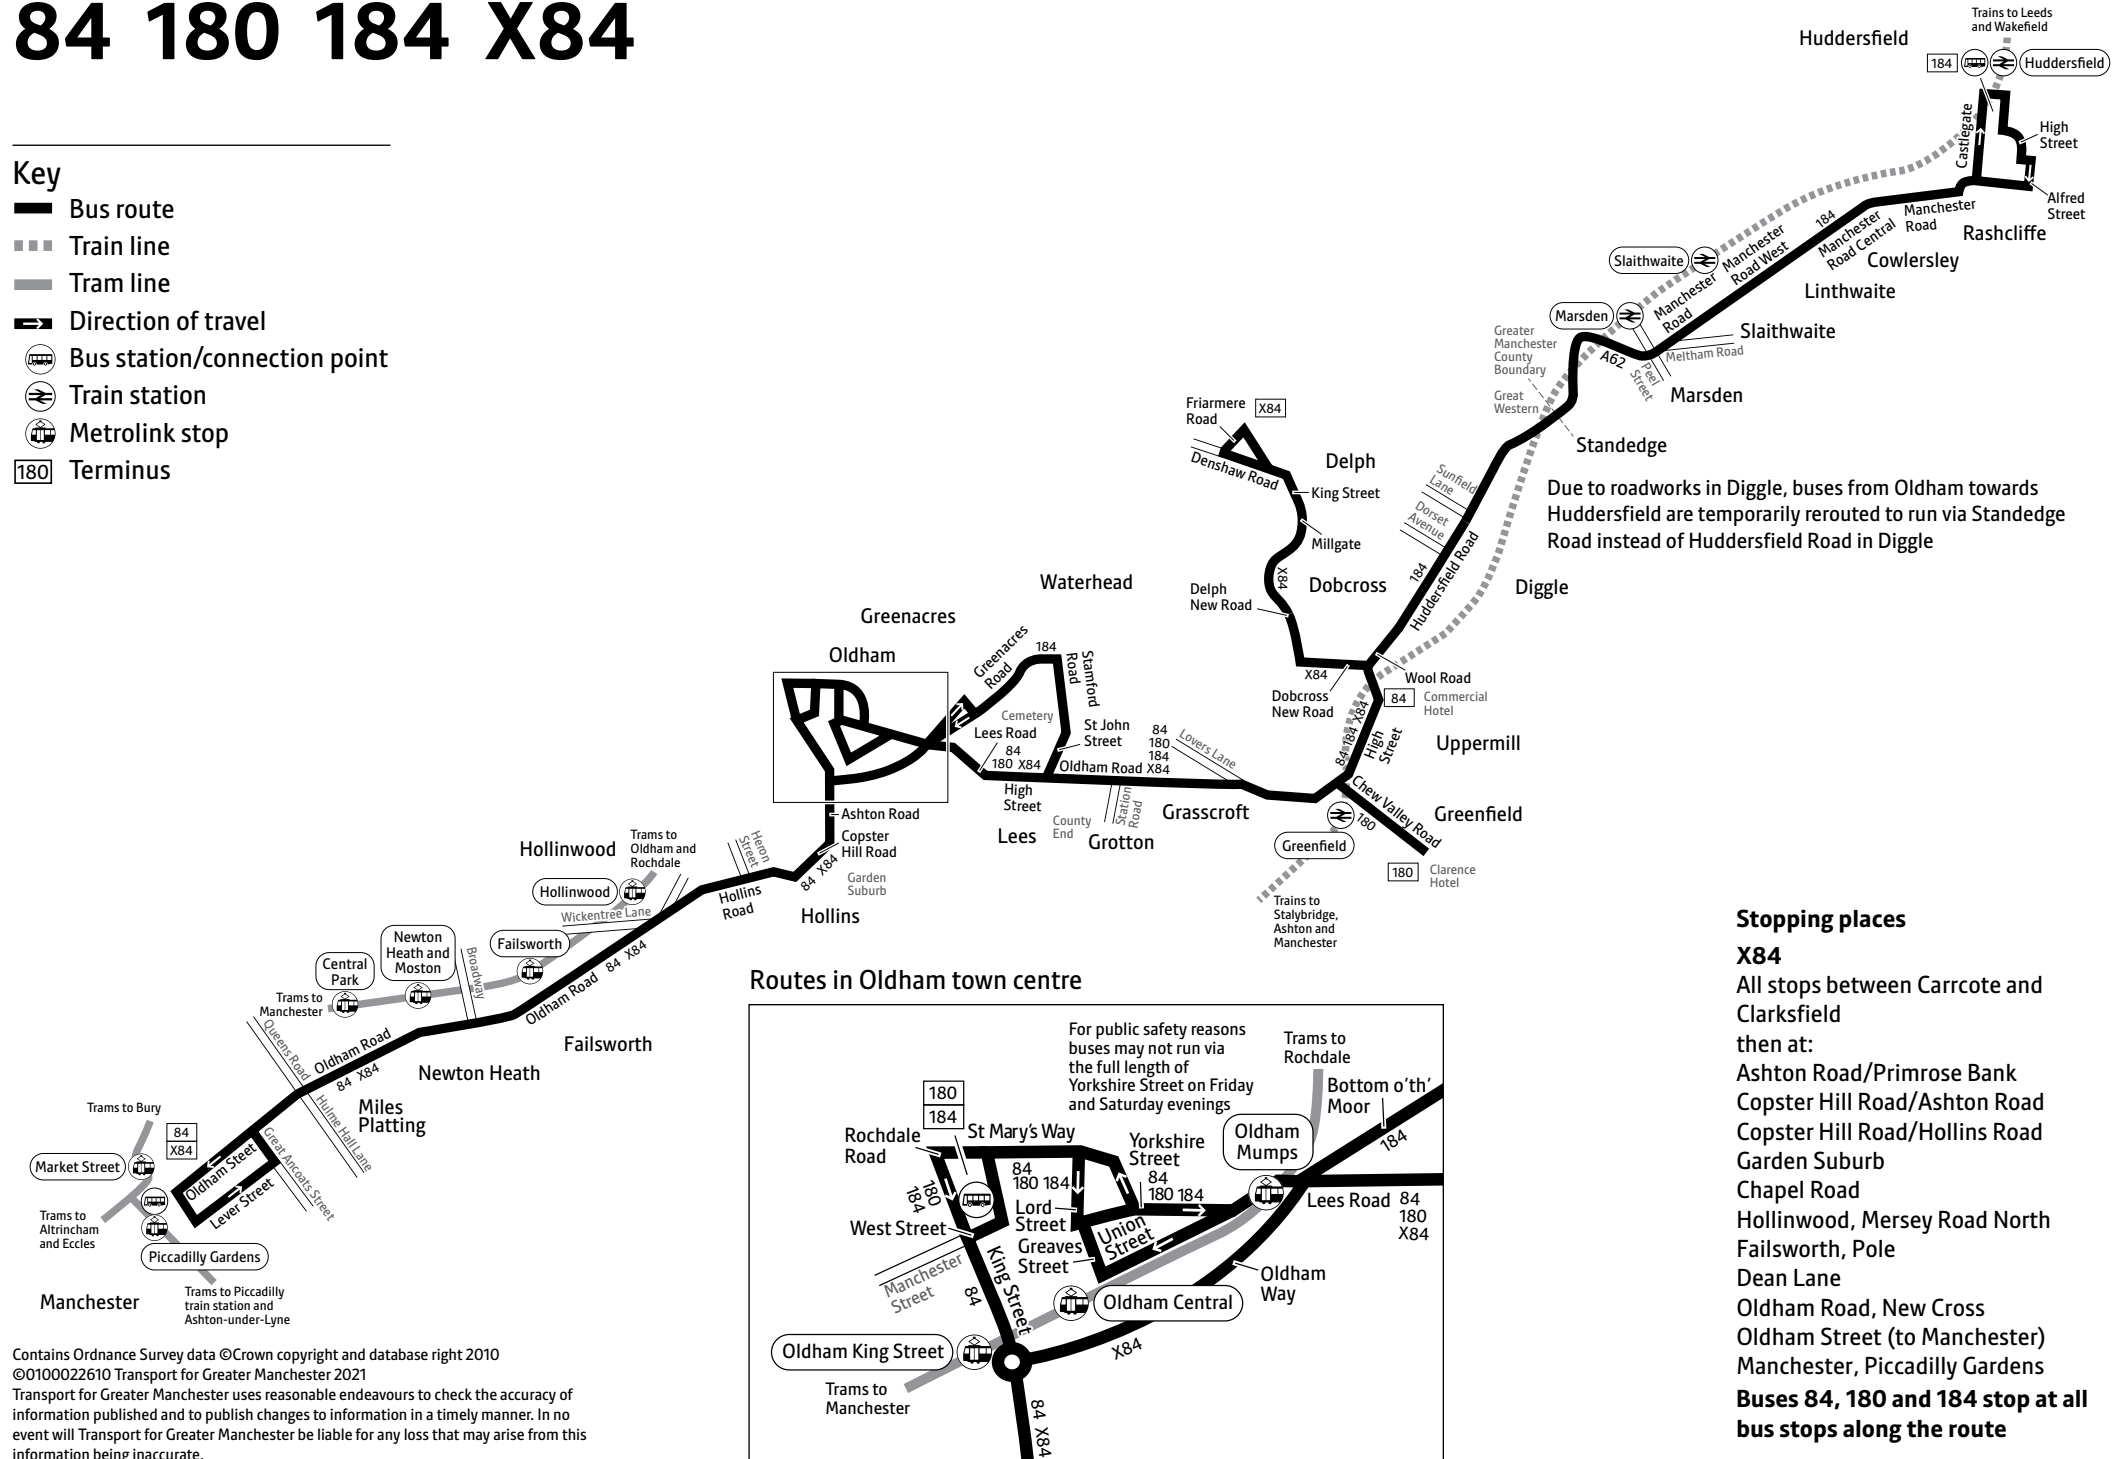

84 180 184 X84

Key

- Bus route
- Train line
- Tram line
- Direction of travel
- Bus station/connection point
- Train station
- Metrolink stop
- Terminus

Due to roadworks in Diggle, buses from Oldham towards Huddersfield are temporarily rerouted to run via Standedge Road instead of Huddersfield Road in Diggle

Routes in Oldham town centre