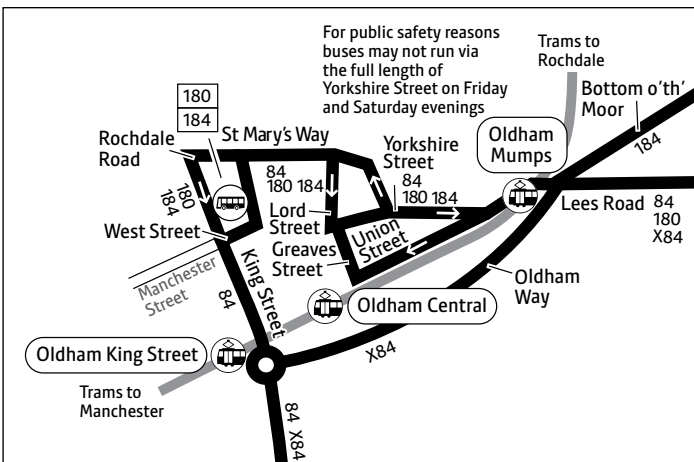

84 180 184 X84

Key

-  Bus route
-  Train line
-  Tram line
-  Direction of travel
-  Bus station/connection point
-  Train station
-  Metrolink stop
-  Terminus

Due to roadworks in Diggle, buses from Oldham towards Huddersfield are temporarily rerouted to run via Standedge Road instead of Huddersfield Road in Diggle

Routes in Oldham town centre

Stopping places

- X84**
 All stops between Carrcote and Clarksfield then at:
 Ashton Road/Primrose Bank
 Copster Hill Road/Ashton Road
 Copster Hill Road/Hollins Road
 Garden Suburb
 Chapel Road
 Hollinwood, Mersey Road North
 Failsworth, Pole
 Dean Lane
 Oldham Road, New Cross
 Oldham Street (to Manchester)
 Manchester, Piccadilly Gardens
- Buses 84, 180 and 184 stop at all bus stops along the route**