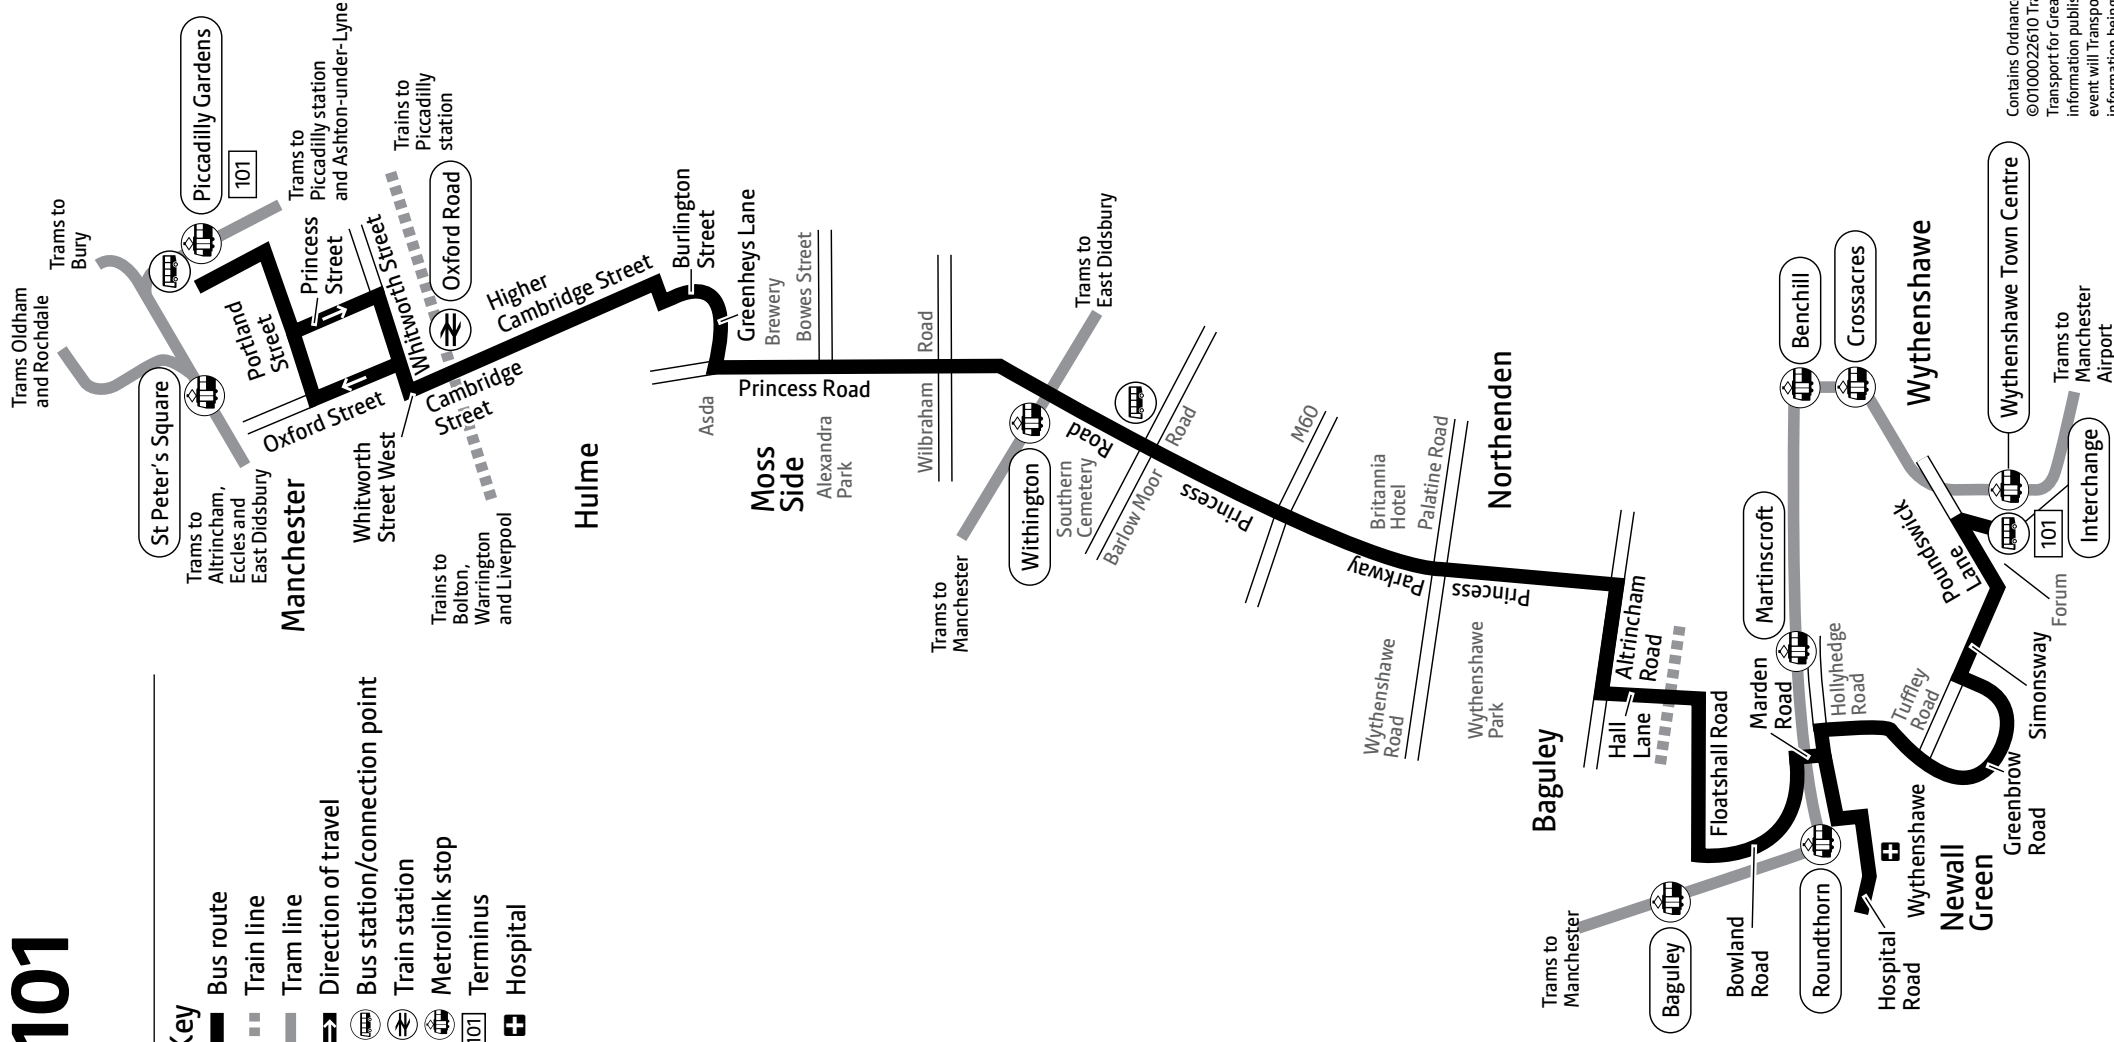

101

Key

- Bus route
- Train line
- Tram line
- Direction of travel
- Bus station/connection point
- Train station
- Metrolink stop
- Terminus
- Hospital