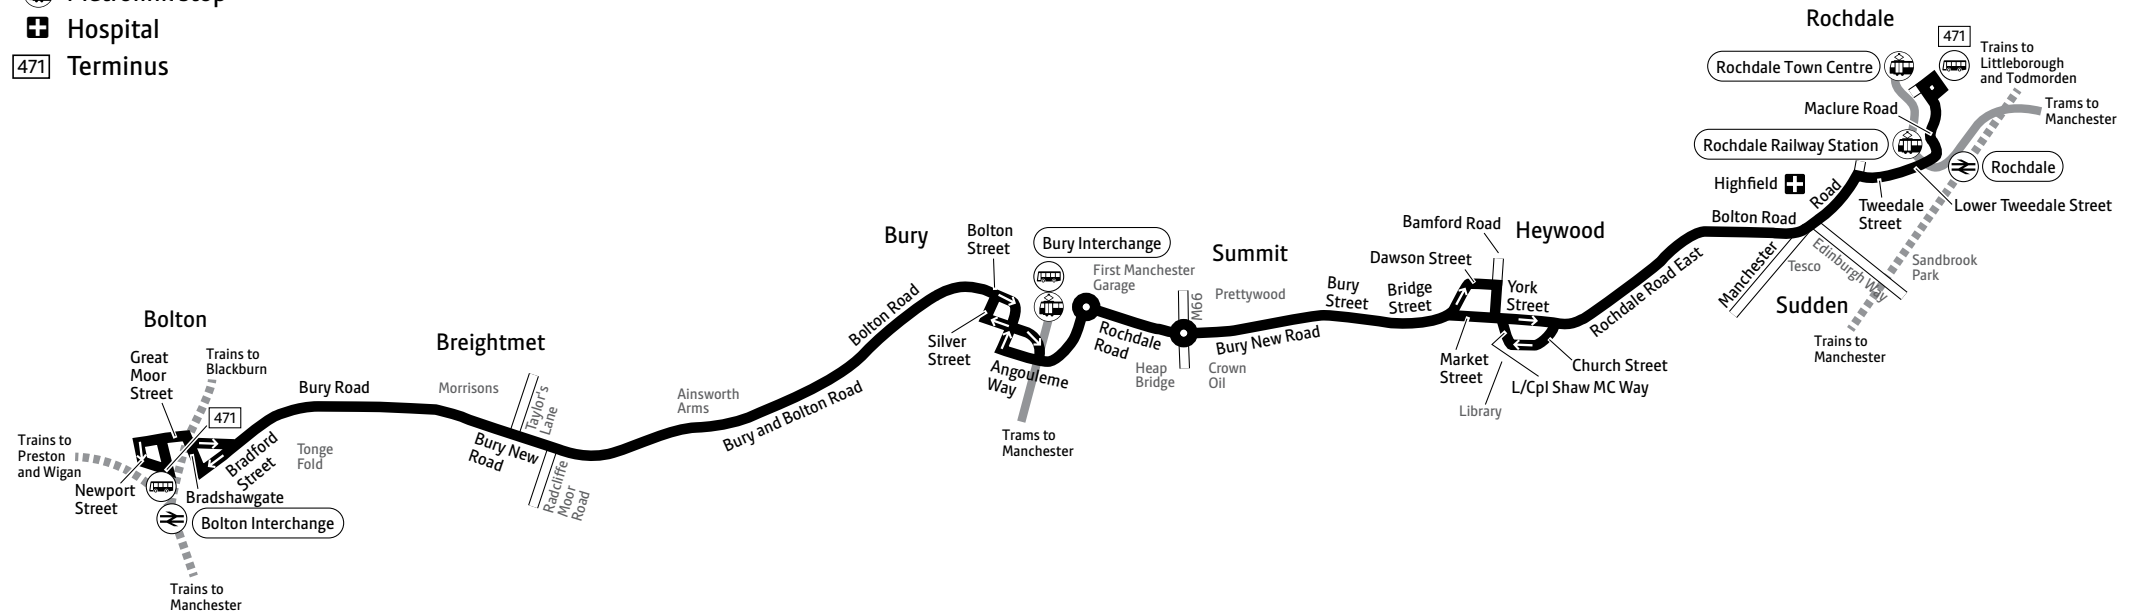

471

Key

- Bus route
- Train line
- Tram line
- Direction of travel
- Bus station/connection point
- Train station
- Metrolink stop
- Hospital
- Terminus

Contains Ordnance Survey data ©Crown copyright and database right 2010
©0100022610 Transport for Greater Manchester 2021
Transport for Greater Manchester uses reasonable endeavours to check the accuracy of information published and to publish changes to information in a timely manner. In no event will Transport for Greater Manchester be liable for any loss that may arise from this information being inaccurate.