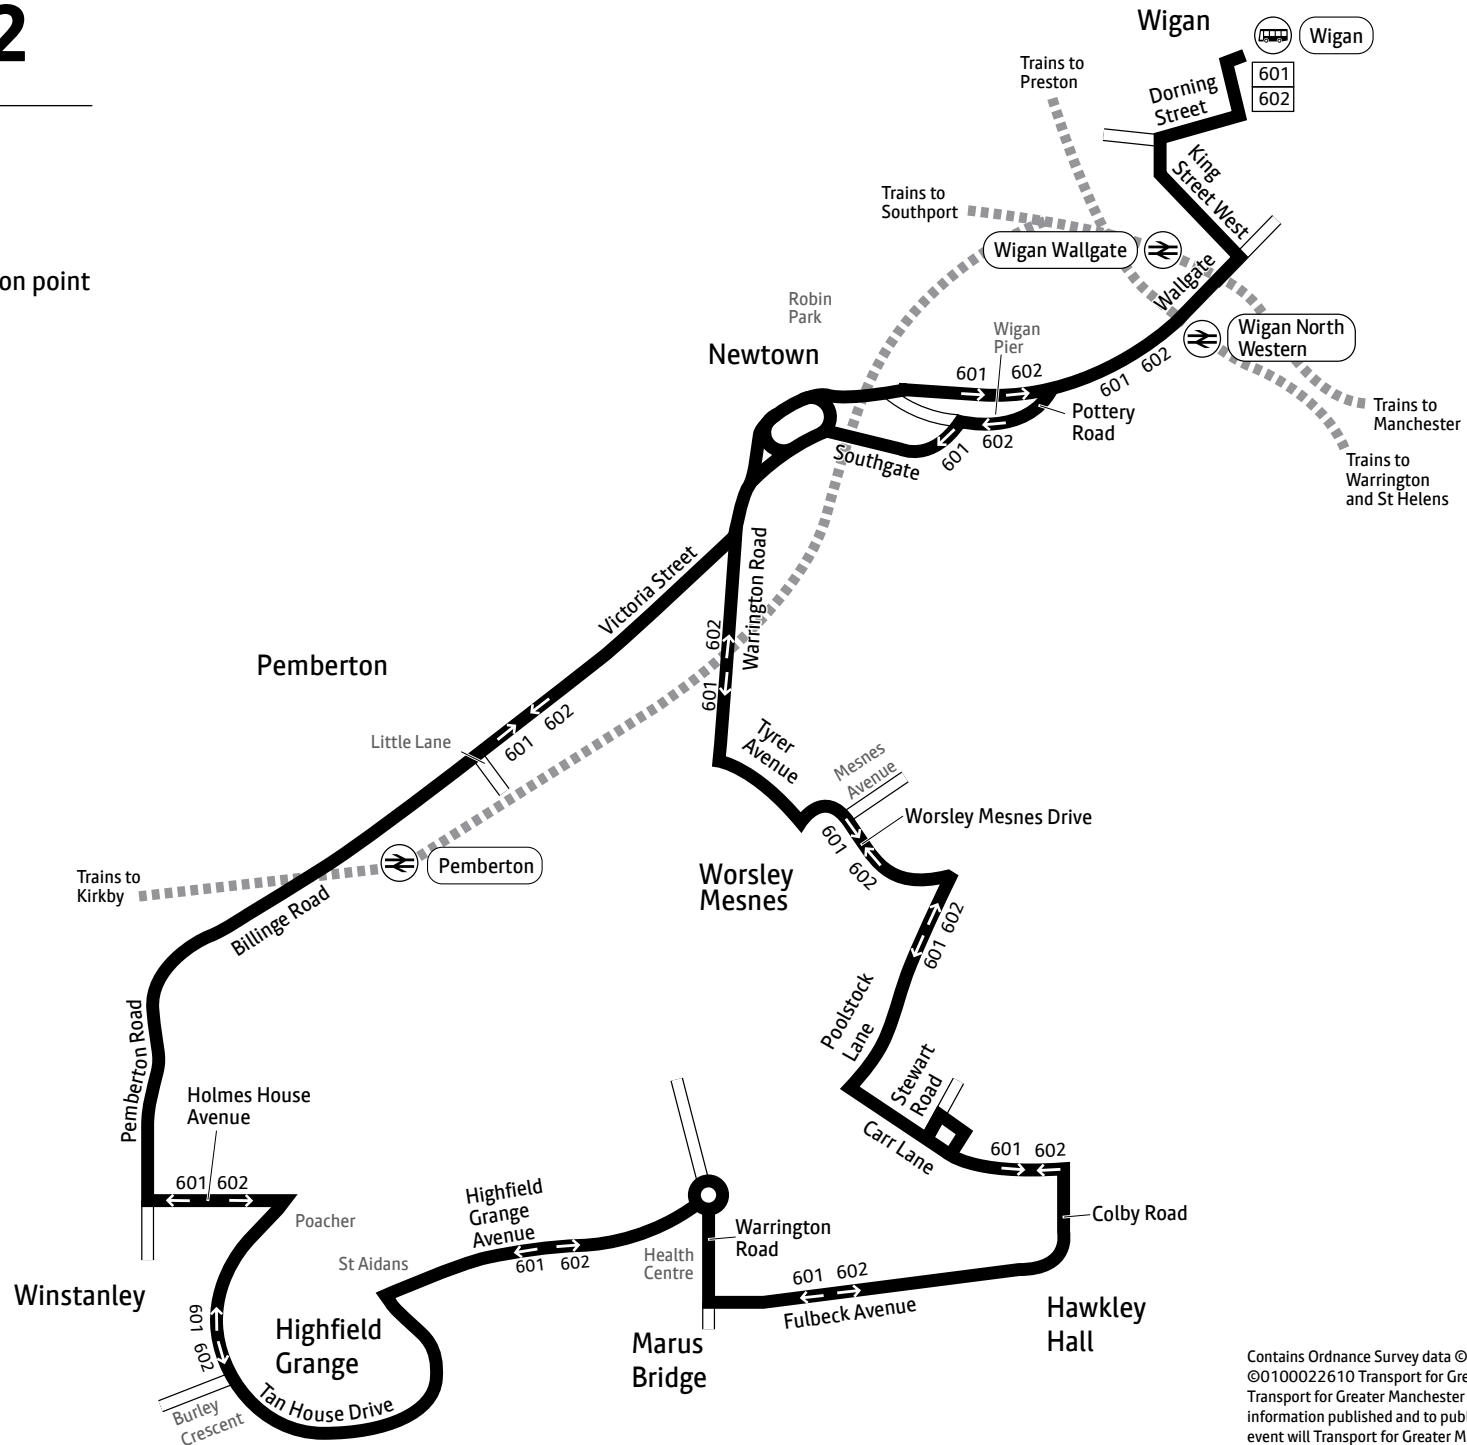

Key

 Bus route

 Train line

 Direction of travel

 Bus station/connection point

 Train station

 Terminus

Contains Ordnance Survey data ©Crown copyright and database right 2010
 ©0100022610 Transport for Greater Manchester 2024
 Transport for Greater Manchester uses reasonable endeavours to check the accuracy of information published and to publish changes to information in a timely manner. In no event will Transport for Greater Manchester be liable for any loss that may arise from this information being inaccurate.