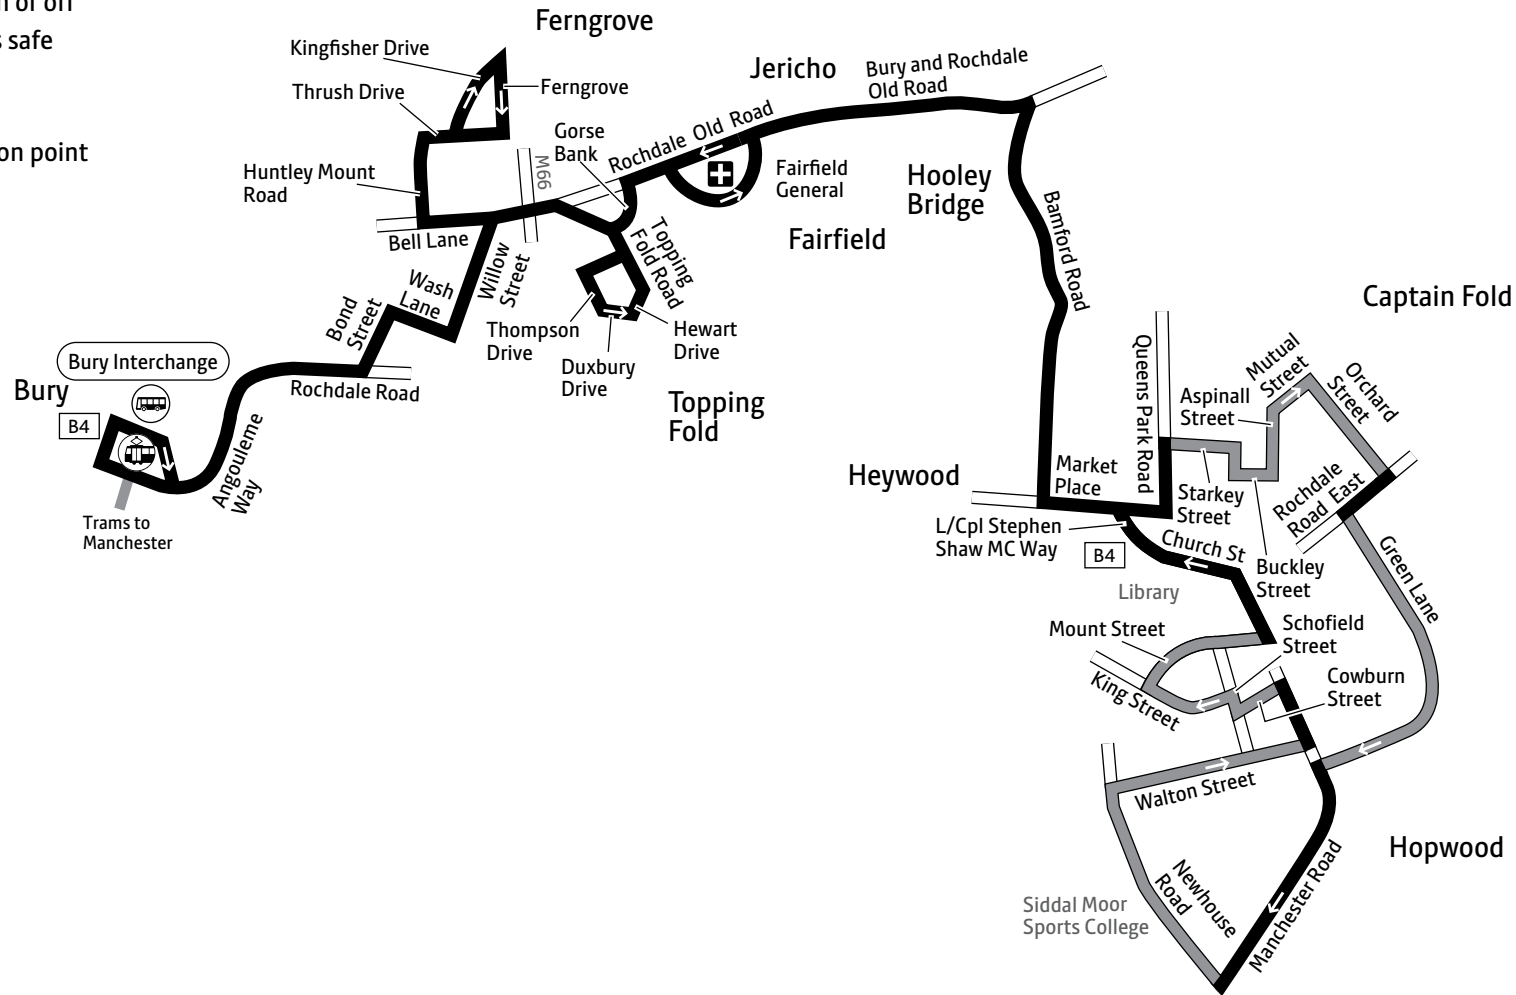

Using the 24 hour clock

Times are shown in four figures. The first two are the hour and the last two are the minutes.

0753 is 53 minutes past 7am
1953 is 53 minutes past 7pm

Operator details

Rosso
Queensgate Depot
Colne Road
Burnley
BB10 1HH
Telephone 01706 390 520
email getintouch@rossobus.com

Travelshops

Bury Interchange
Mon to Fri 7am to 5.30pm
Saturday 8am to 5.30pm
Sunday* Closed

*Including public holidays

B4

Key

-  Bus route
-  Hail and ride:
passengers can get on or off
the bus wherever it is safe
-  Tram line
-  Direction of travel
-  Bus station/connection point
-  Metrolink stop
-  Hospital
-  Terminus