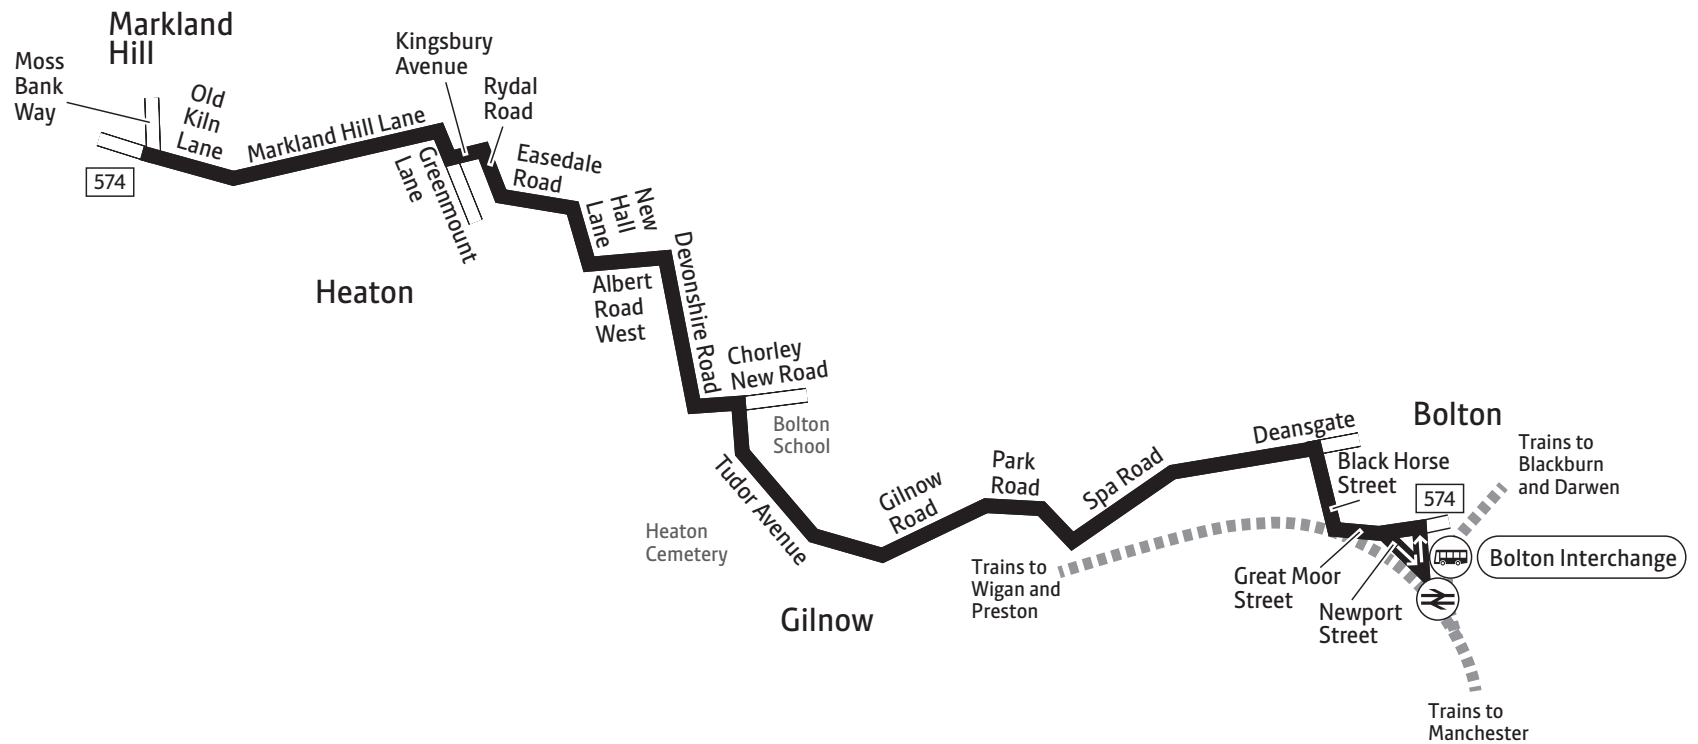

Travelshops

Bolton Interchange

Mon to Fri 7am to 5.30pm

Saturday 8am to 5.30pm

Sunday* Closed

*Including public holidays

574

Key

- Bus route
- Journeys not serving Markland Hill
- Train line
- ➔ Direction of travel
- 🚌 Bus station/connection point
- 🚉 Train station
- 🏥 Hospital
- 574 Terminus

Markland Hill — Bolton

574

Mondays to Fridays

Markland Hill, Old Kiln Lane	0930	1030	1130	1230	1330	1430	1635
Tudor Avenue, Bolton School	0938	1038	1138	1238	1338	1438	1643
Bolton, Interchange	0946	1046	1146	1246	1346	1446	1651

Bolton — Markland Hill

Saturdays

Bolton, Interchange	0910	1010	1110	1210	1310	1410	1615
Tudor Avenue, Bolton School	0918	1018	1118	1218	1318	1418	1623
Markland Hill, Old Kiln Lane	0925	1025	1125	1225	1325	1425	1630

Bus 574 does not run on Sundays or public holidays