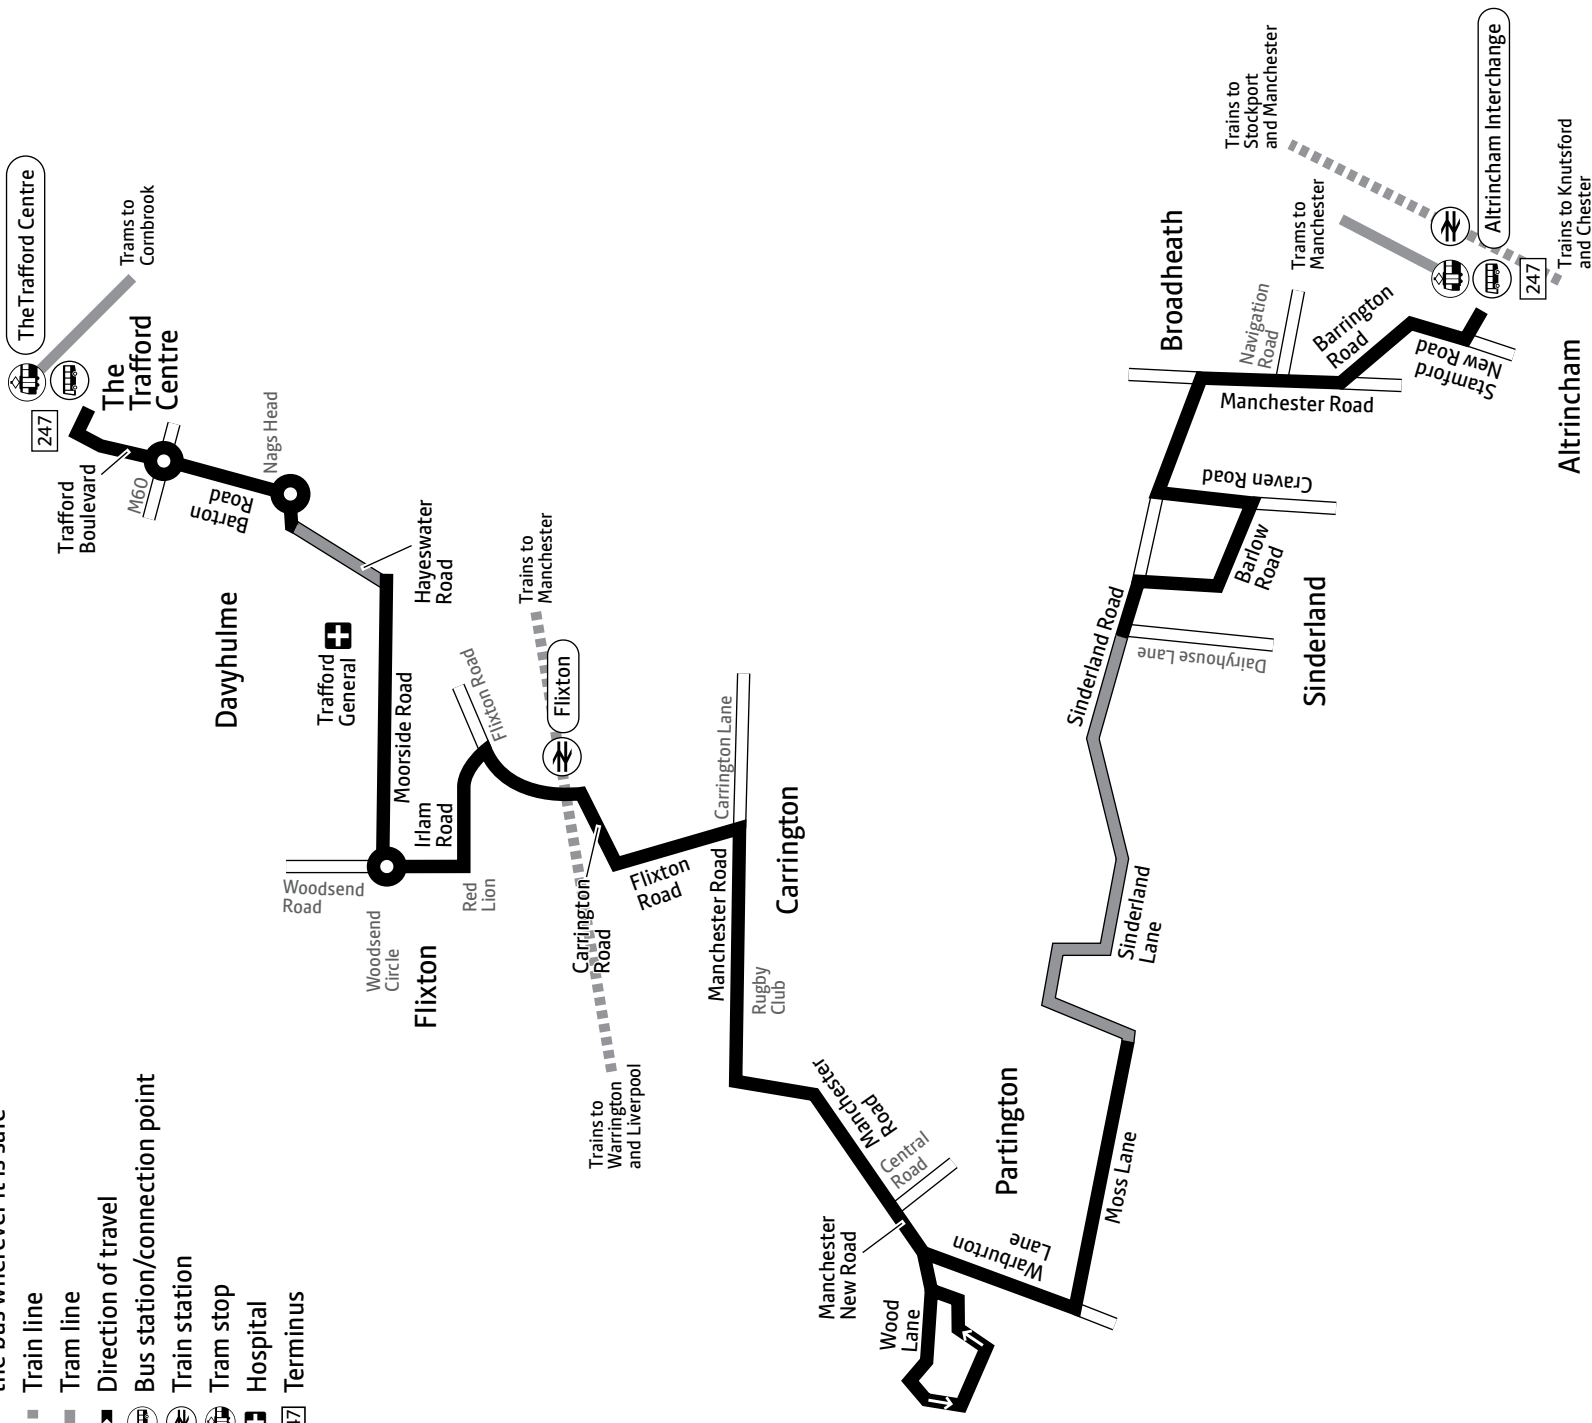

Using this timetable

Timetables show the direction of travel, bus numbers and the days of the week.

Main stops on the route are listed on the left. Where no time is shown against a particular stop, the bus does not stop there on that journey. Check any letters which are shown in the timetable against the key at the bottom of the page.

Using the 24 hour clock

Times are shown in four figures. The first two are the hour and the last two are the minutes.

0753 is 53 minutes past 7am

1953 is 53 minutes past 7pm

Operator details

Arriva North West

Saturday 7.10am to 8.20pm

Sunday* 9.20am to 4.50pm

* Including public holidays

247

Key

-  Bus route
-  Hail and ride: passengers can get on or off the bus wherever it is safe
-  Train line
-  Tram line
-  Direction of travel
-  Bus station/connection point
-  Train station
-  Tram stop
-  Hospital
-  Terminus