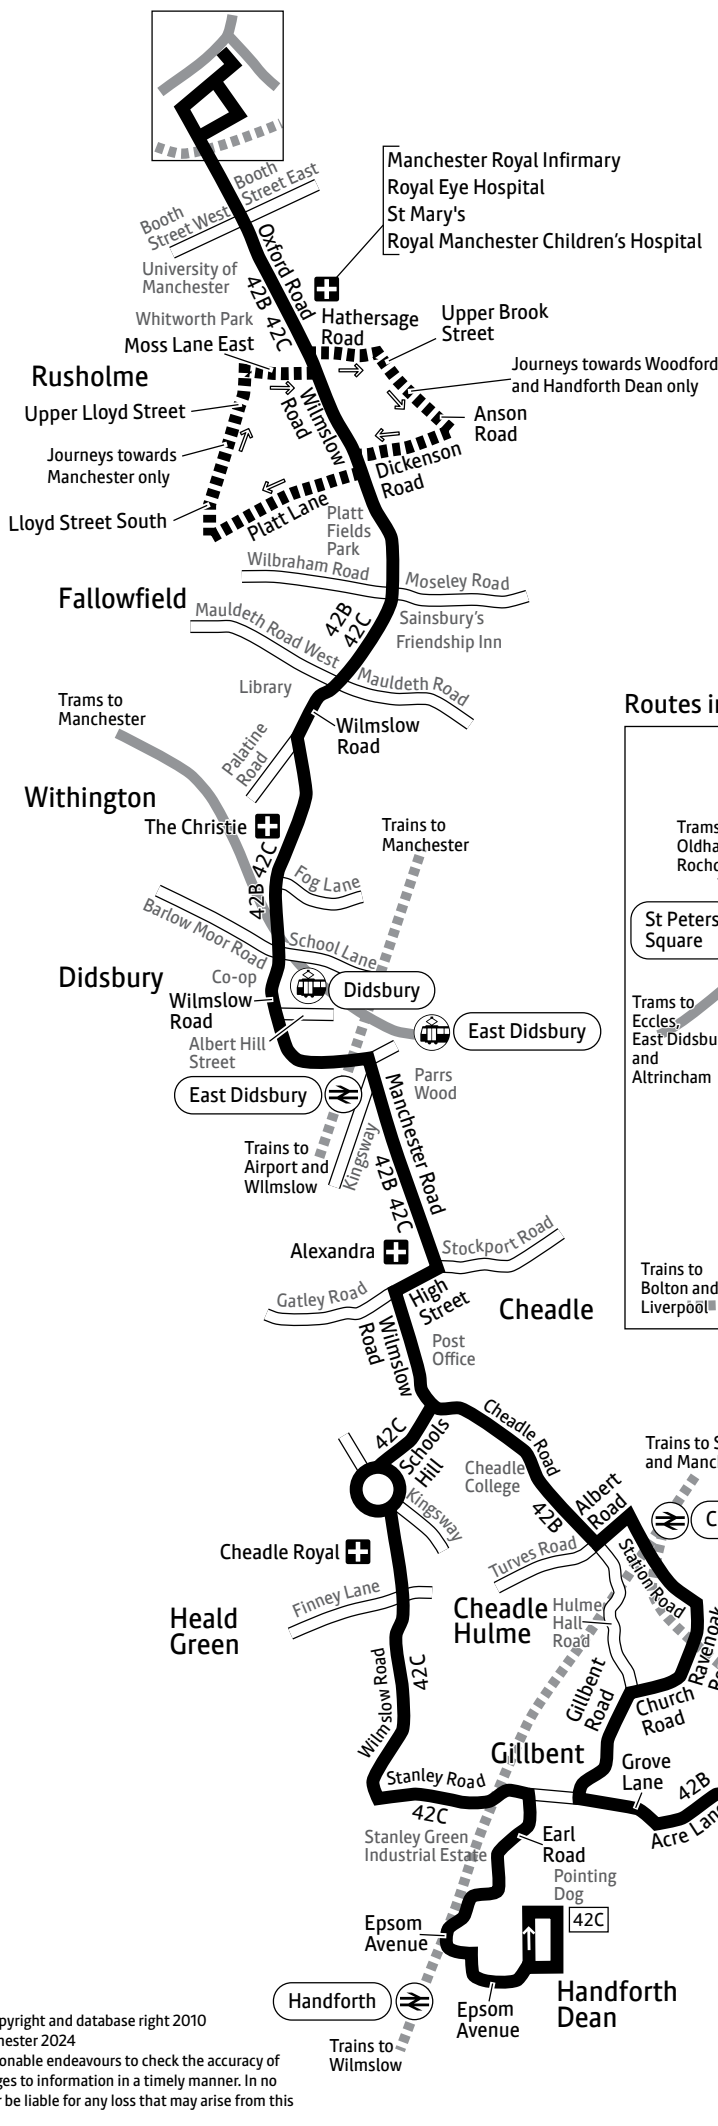

42B 42C

Key

- Bus route
- Friday and Saturday nights from 2000 until 0100
- Train line
- Tram line
- Direction of travel
- Bus station/connection point
- Train station
- Metrolink stop
- Hospital
- Terminus

Routes in Manchester city centre