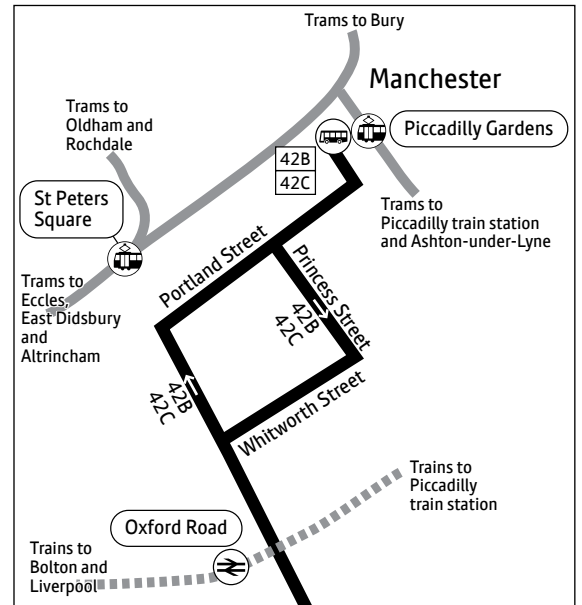

Routes in Manchester city centre