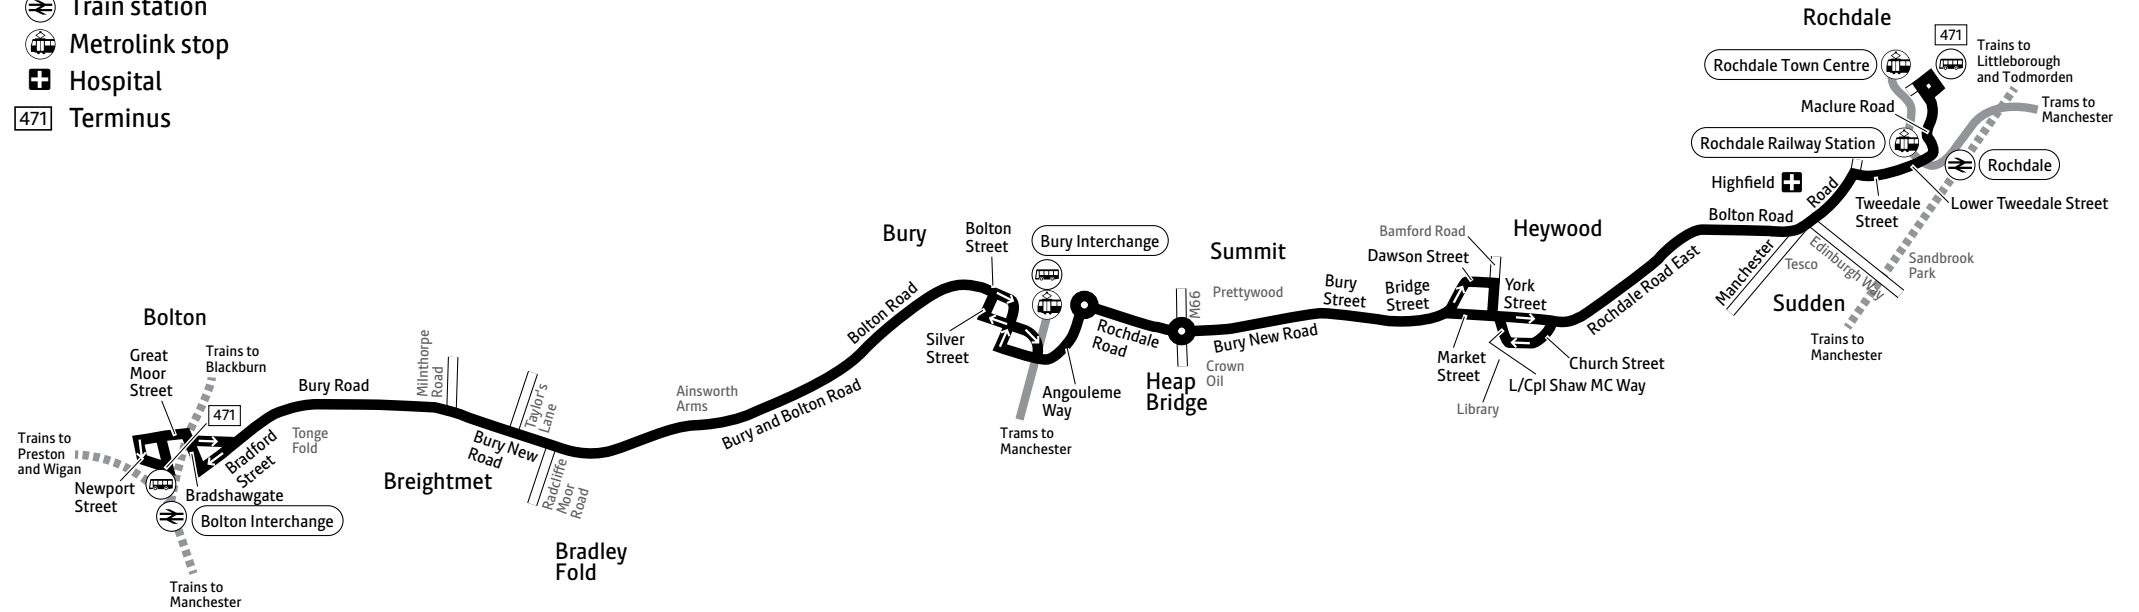

Key

- Bus route
- Train line
- Tram line
- Direction of travel
- Bus station/connection point
- Train station
- Metrolink stop
- Hospital
- Terminus