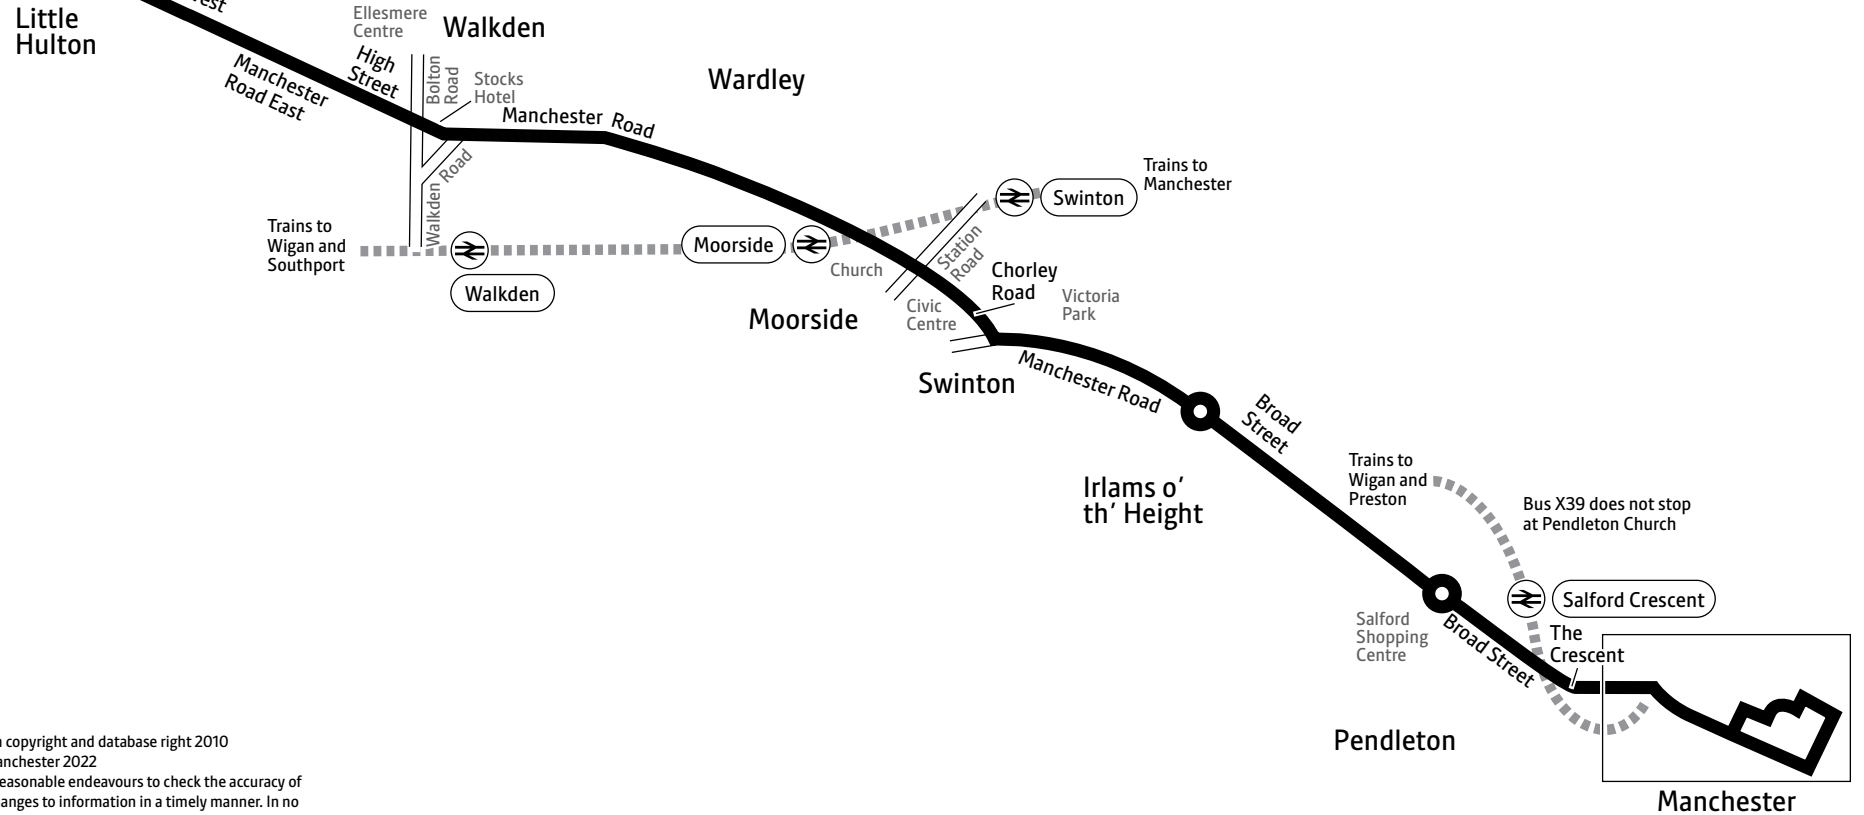

Route in Manchester city centre

Contains Ordnance Survey data ©Crown copyright and database right 2010
©0100022610 Transport for Greater Manchester 2022
Transport for Greater Manchester uses reasonable endeavours to check the accuracy of information published and to publish changes to information in a timely manner. In no event will Transport for Greater Manchester be liable for any loss that may arise from this information being inaccurate.