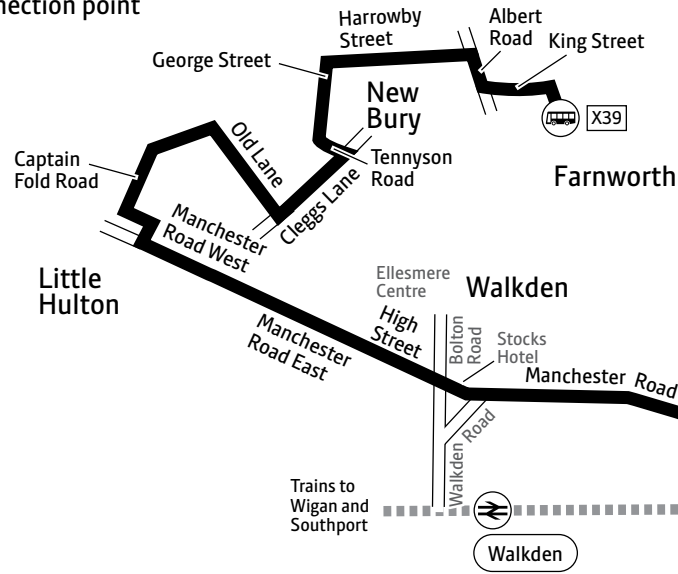

Using the 24 hour clock

Times are shown in four figures. The first two are the hour and the last two are the minutes.

0753 is 53 minutes past 7am

1953 is 53 minutes past 7pm

Operator details

Diamond

Weston Street

Saturday 8am to 5.30pm

Sunday* Closed

Eccles Church Street

Mon to Fri 7.30am to 4pm

Sat 8am to 11.45am and 12.30pm to 3.30pm

Sunday* Closed

Manchester Shudehill Interchange

Mon to Sat 7am to 6pm

Sunday Closed

Public hols 10am to 1.45pm and 2.30pm to 5.30pm

*Including public holidays

X39

Key

-  Bus route
-  Train line
-  Tram line
-  Direction of travel
-  Bus station/connection point
-  Train station
-  Metrolink stop
-  Terminus

Mondays to Fridays

Farnworth, Bus Station	0640	0705
Little Hulton, Precinct	0654	0719
Walkden, Stocks Hotel	0704	0729
Swinton, Civic Centre	0715	0740
Manchester, Piccadilly Gardens	0735	0800

Bus X39 does not run on Saturdays, Sundays or public holidays or from Manchester