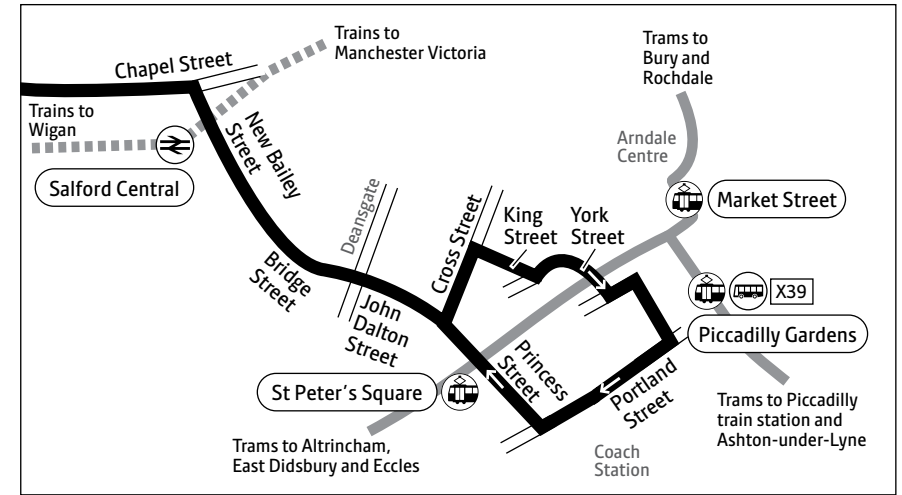

Route in Manchester city centre

Contains Ordnance Survey data ©Crown copyright and database right 2010
©0100022610 Transport for Greater Manchester 2022
Transport for Greater Manchester uses reasonable endeavours to check the accuracy of information published and to publish changes to information in a timely manner. In no event will Transport for Greater Manchester be liable for any loss that may arise from this information being inaccurate.