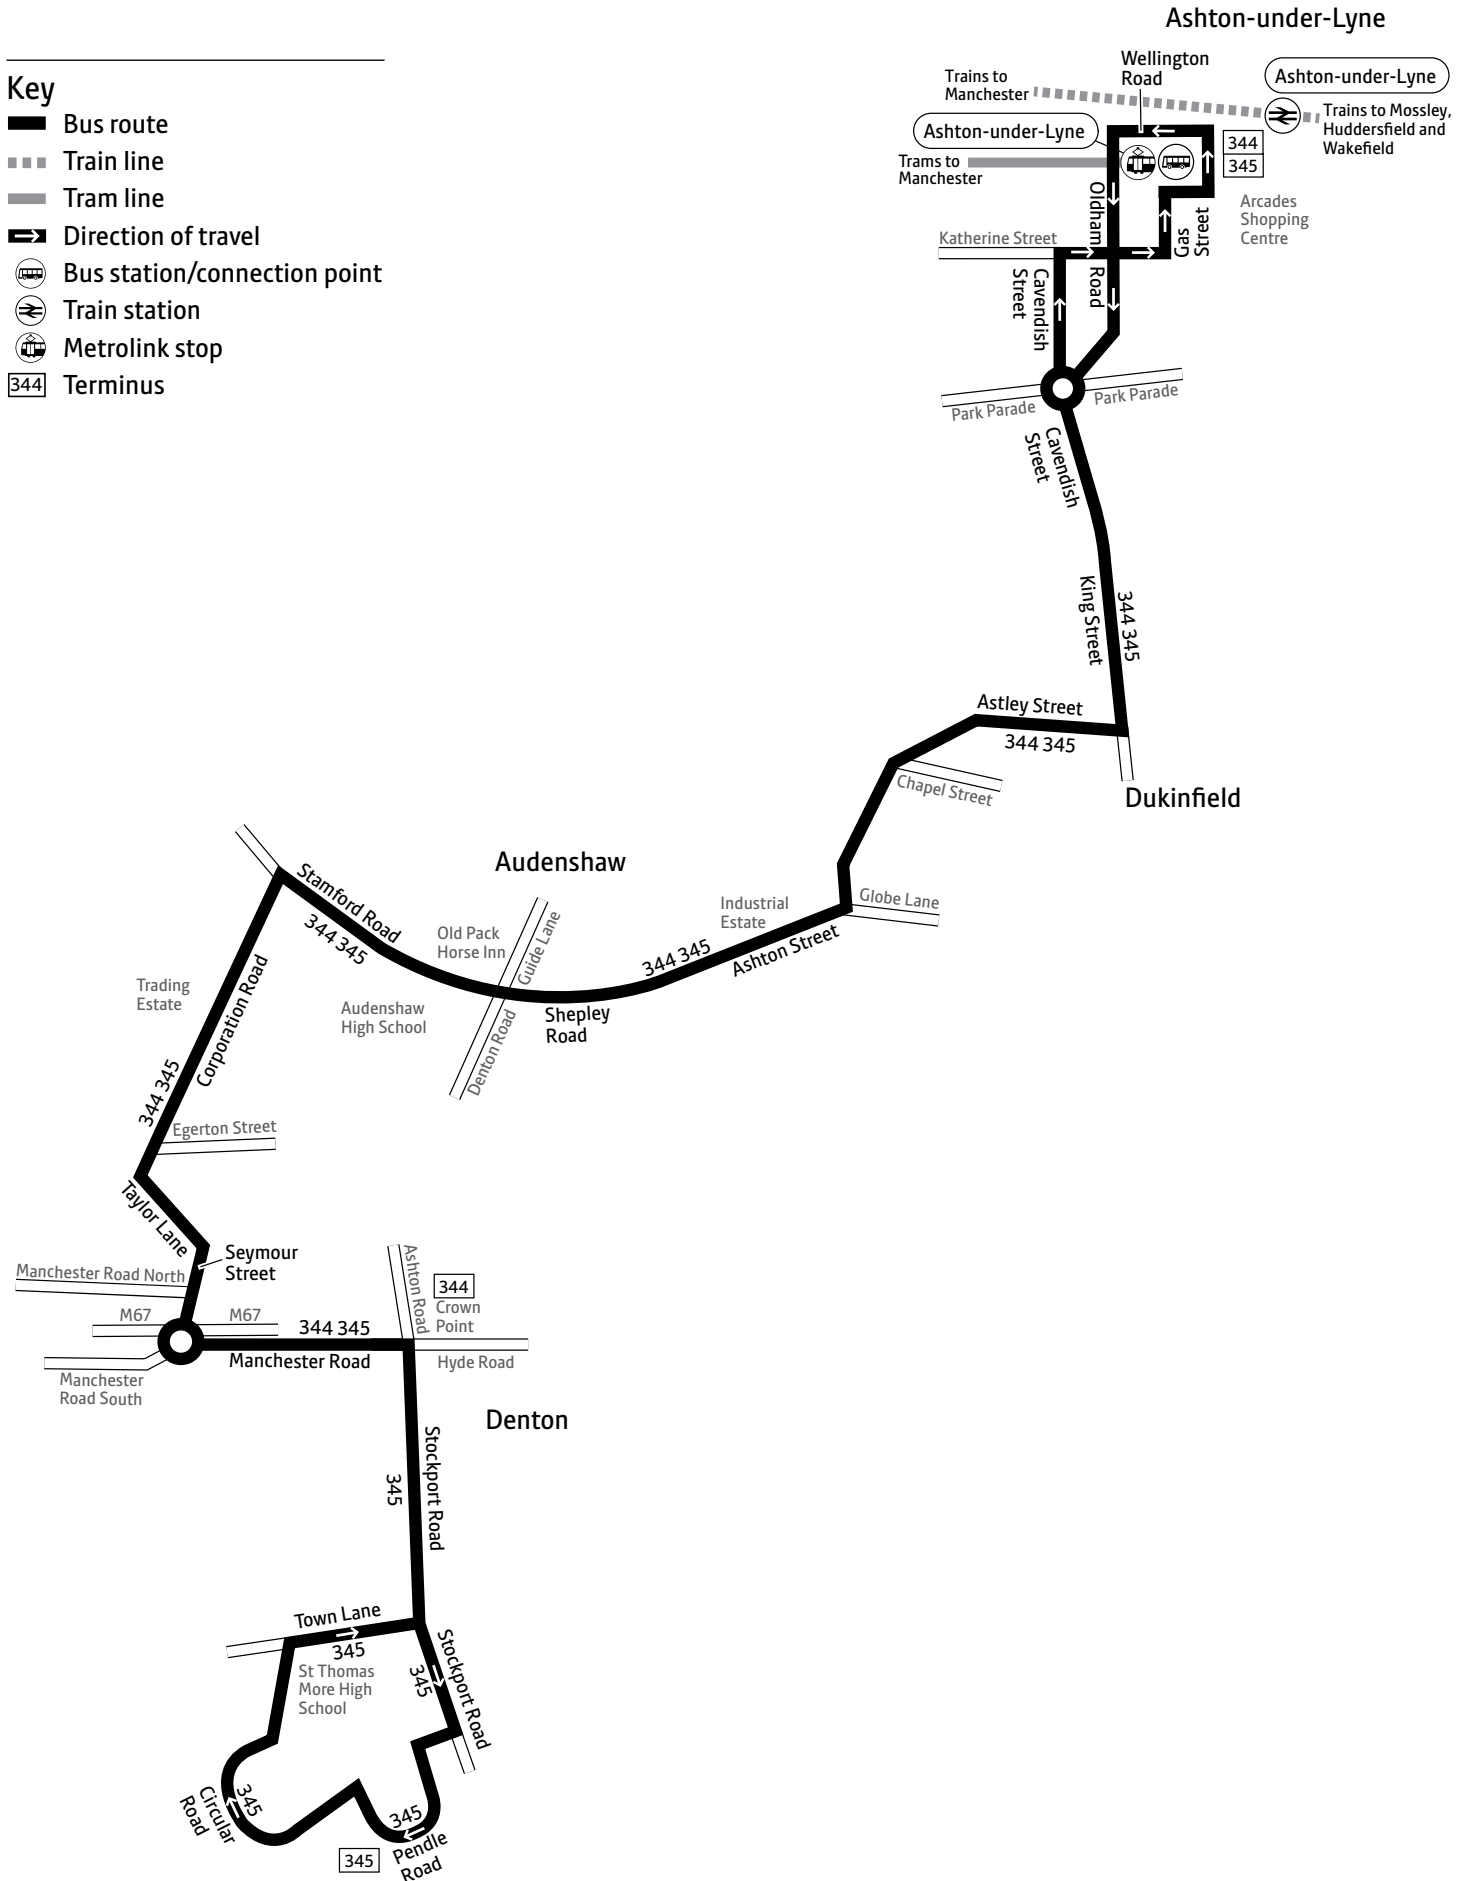

-  Bus route
-  Train line
-  Tram line
-  Direction of travel
-  Bus station/connection point
-  Train station
-  Metrolink stop
-  Terminus

Denton — Audenshaw — Dukinfield — Ashton

344

Circular Road — Denton — Audenshaw — Dukinfield — Ashton