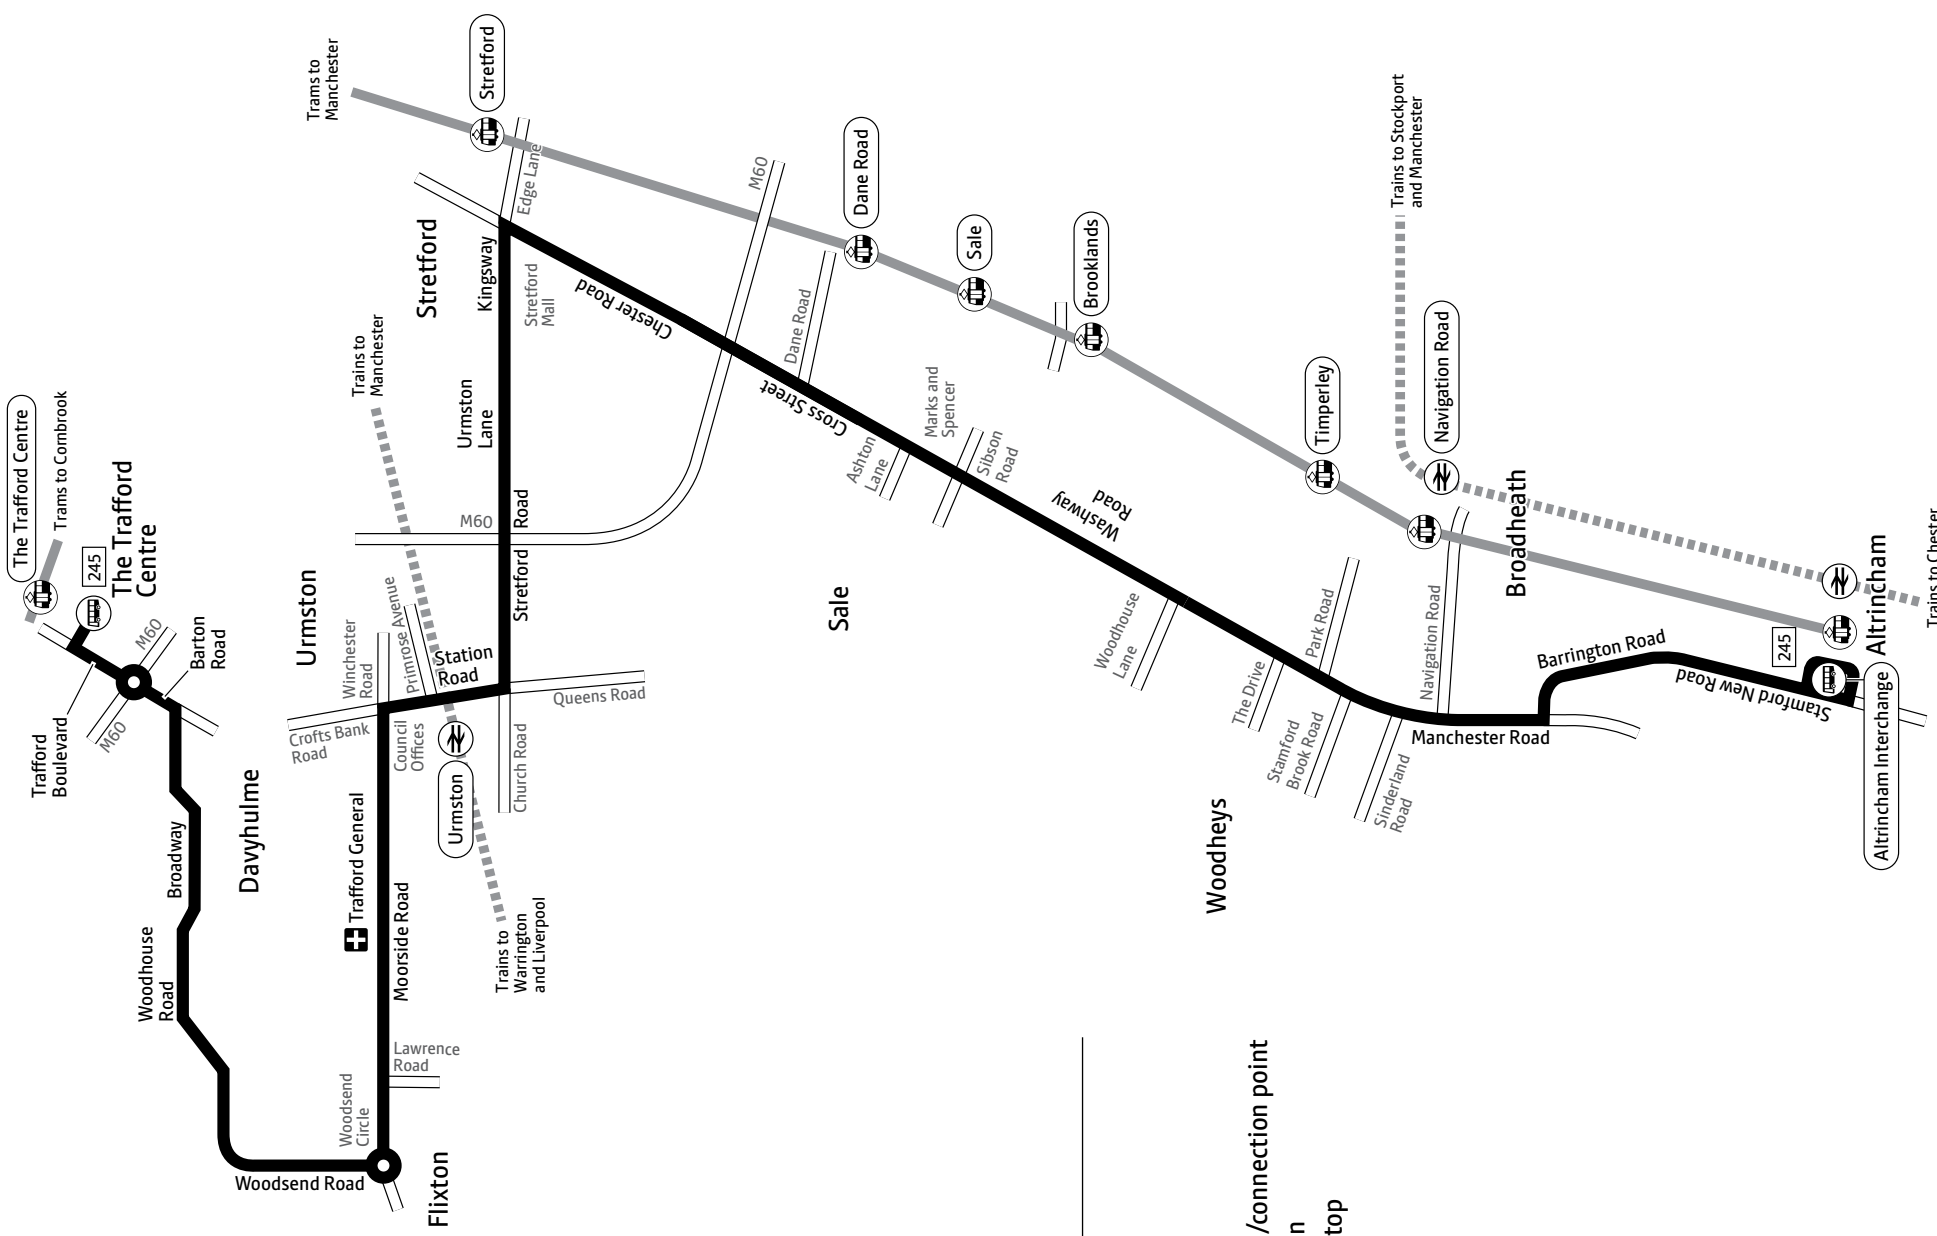

245

Key

- Bus route
- Train line
- Tram line
- Bus station/connection point
- Train station
- Metrolink stop
- Hospital
- Terminus

Contains Ordnance Survey data © Crown copyright and database right 2010
© 0100022610 Transport for Greater Manchester 2020
Transport for Greater Manchester uses reasonable endeavours to check the accuracy of information published and to publish changes to information in a timely manner. In no event will Transport for Greater Manchester be liable for any loss that may arise from this information being inaccurate.