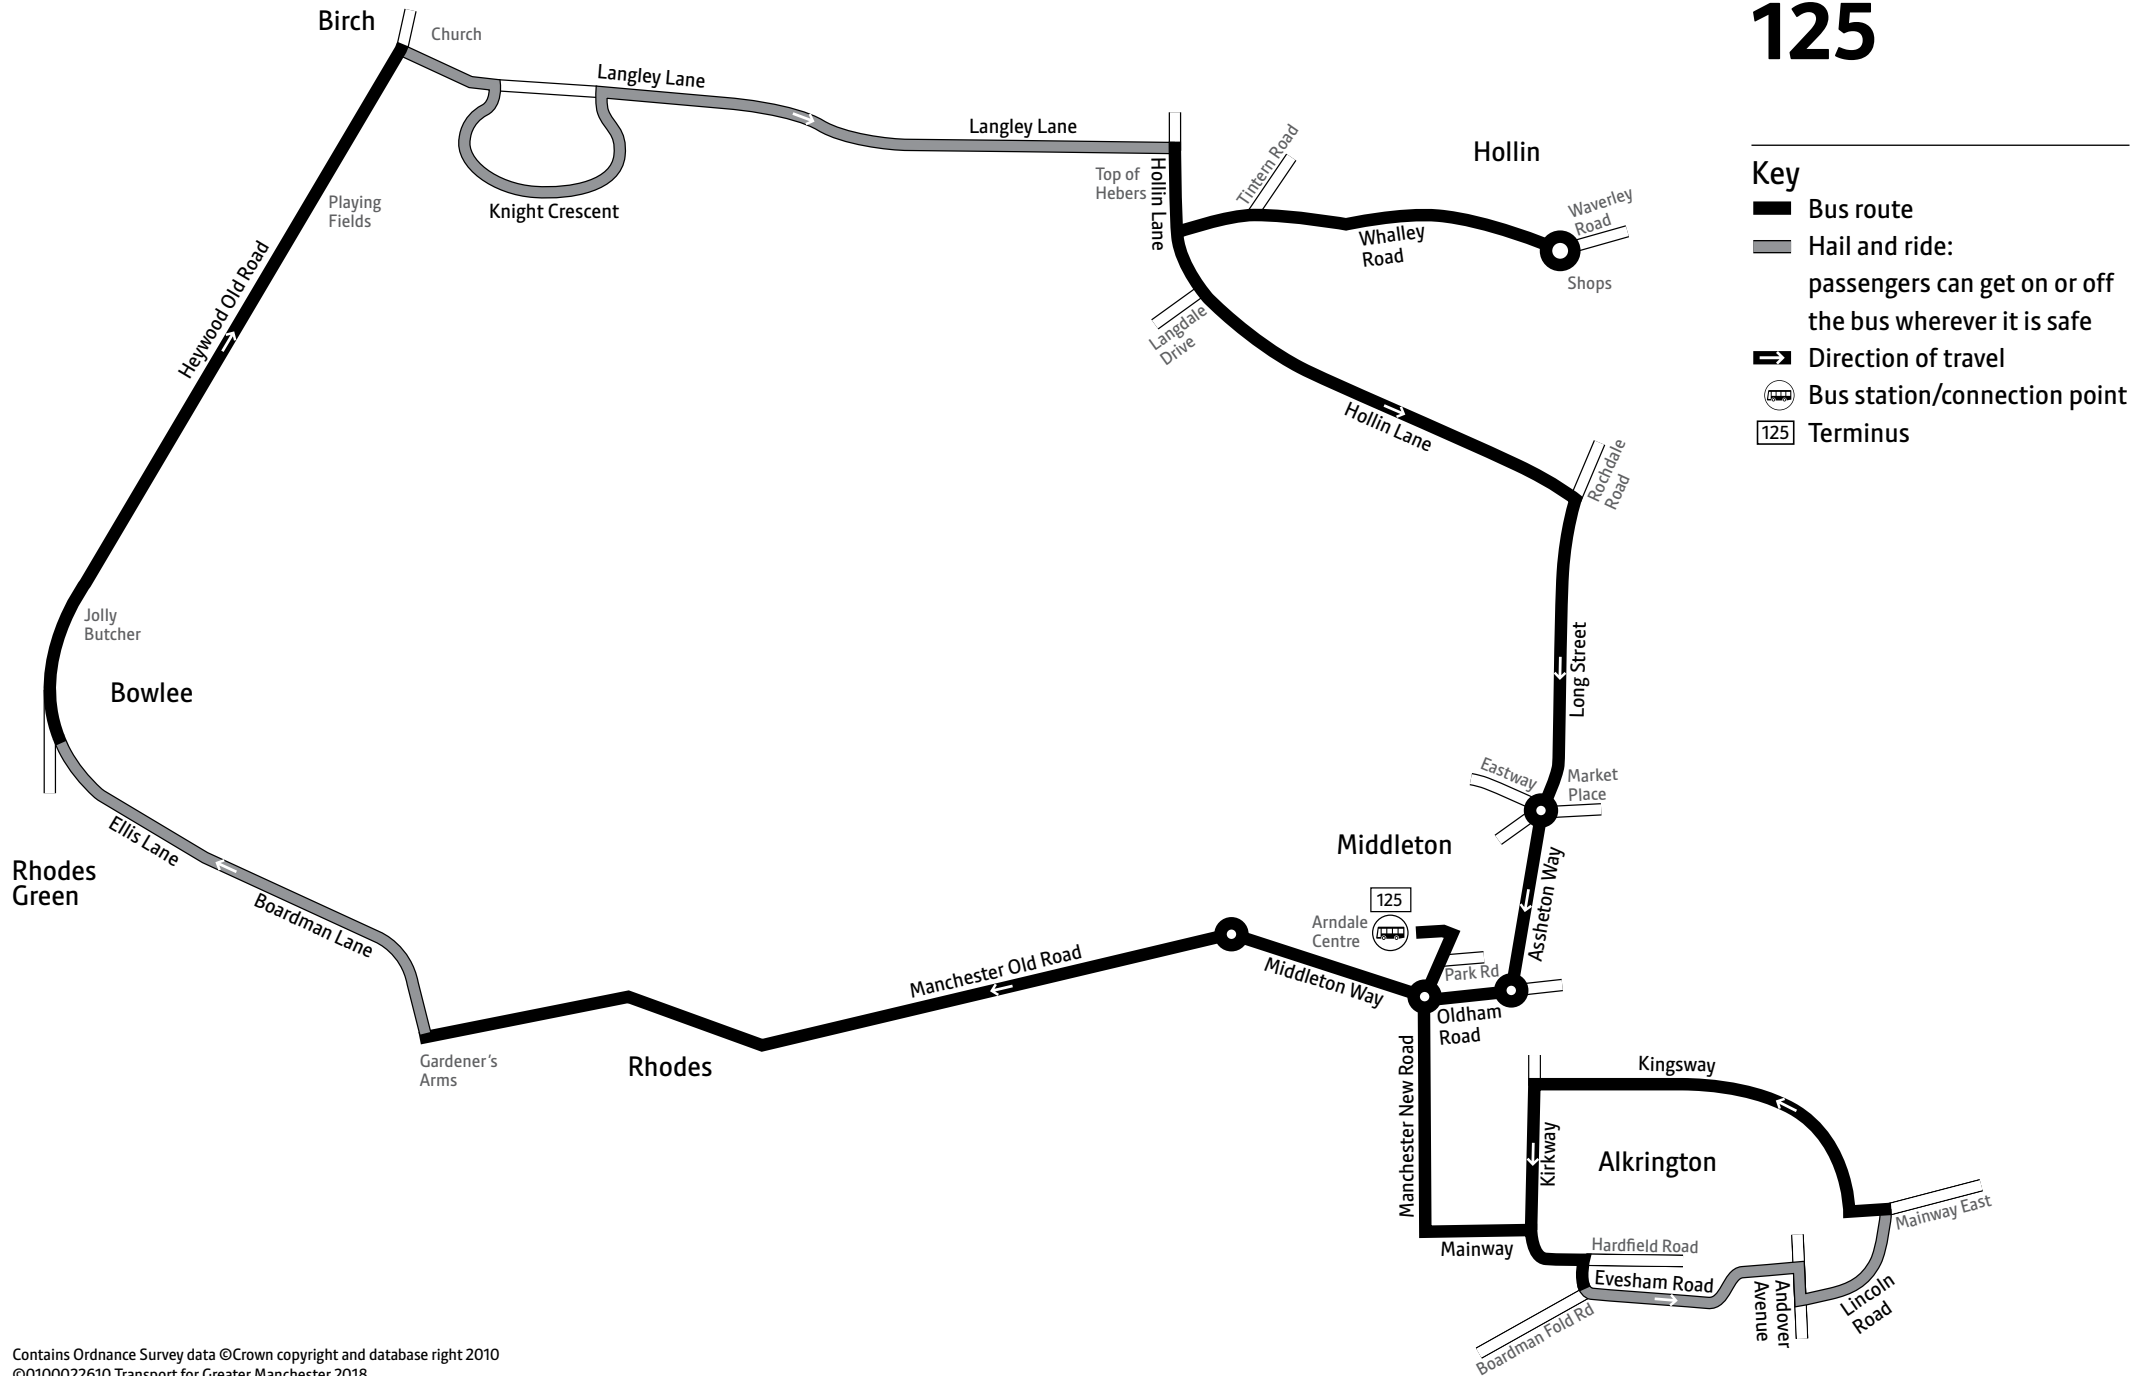

125

Contains Ordnance Survey data ©Crown copyright and database right 2010
©0100022610 Transport for Greater Manchester 2018
Transport for Greater Manchester uses reasonable endeavours to check the accuracy of information published and to publish changes to information in a timely manner. In no event will Transport for Greater Manchester be liable for any loss that may arise from this information being inaccurate.