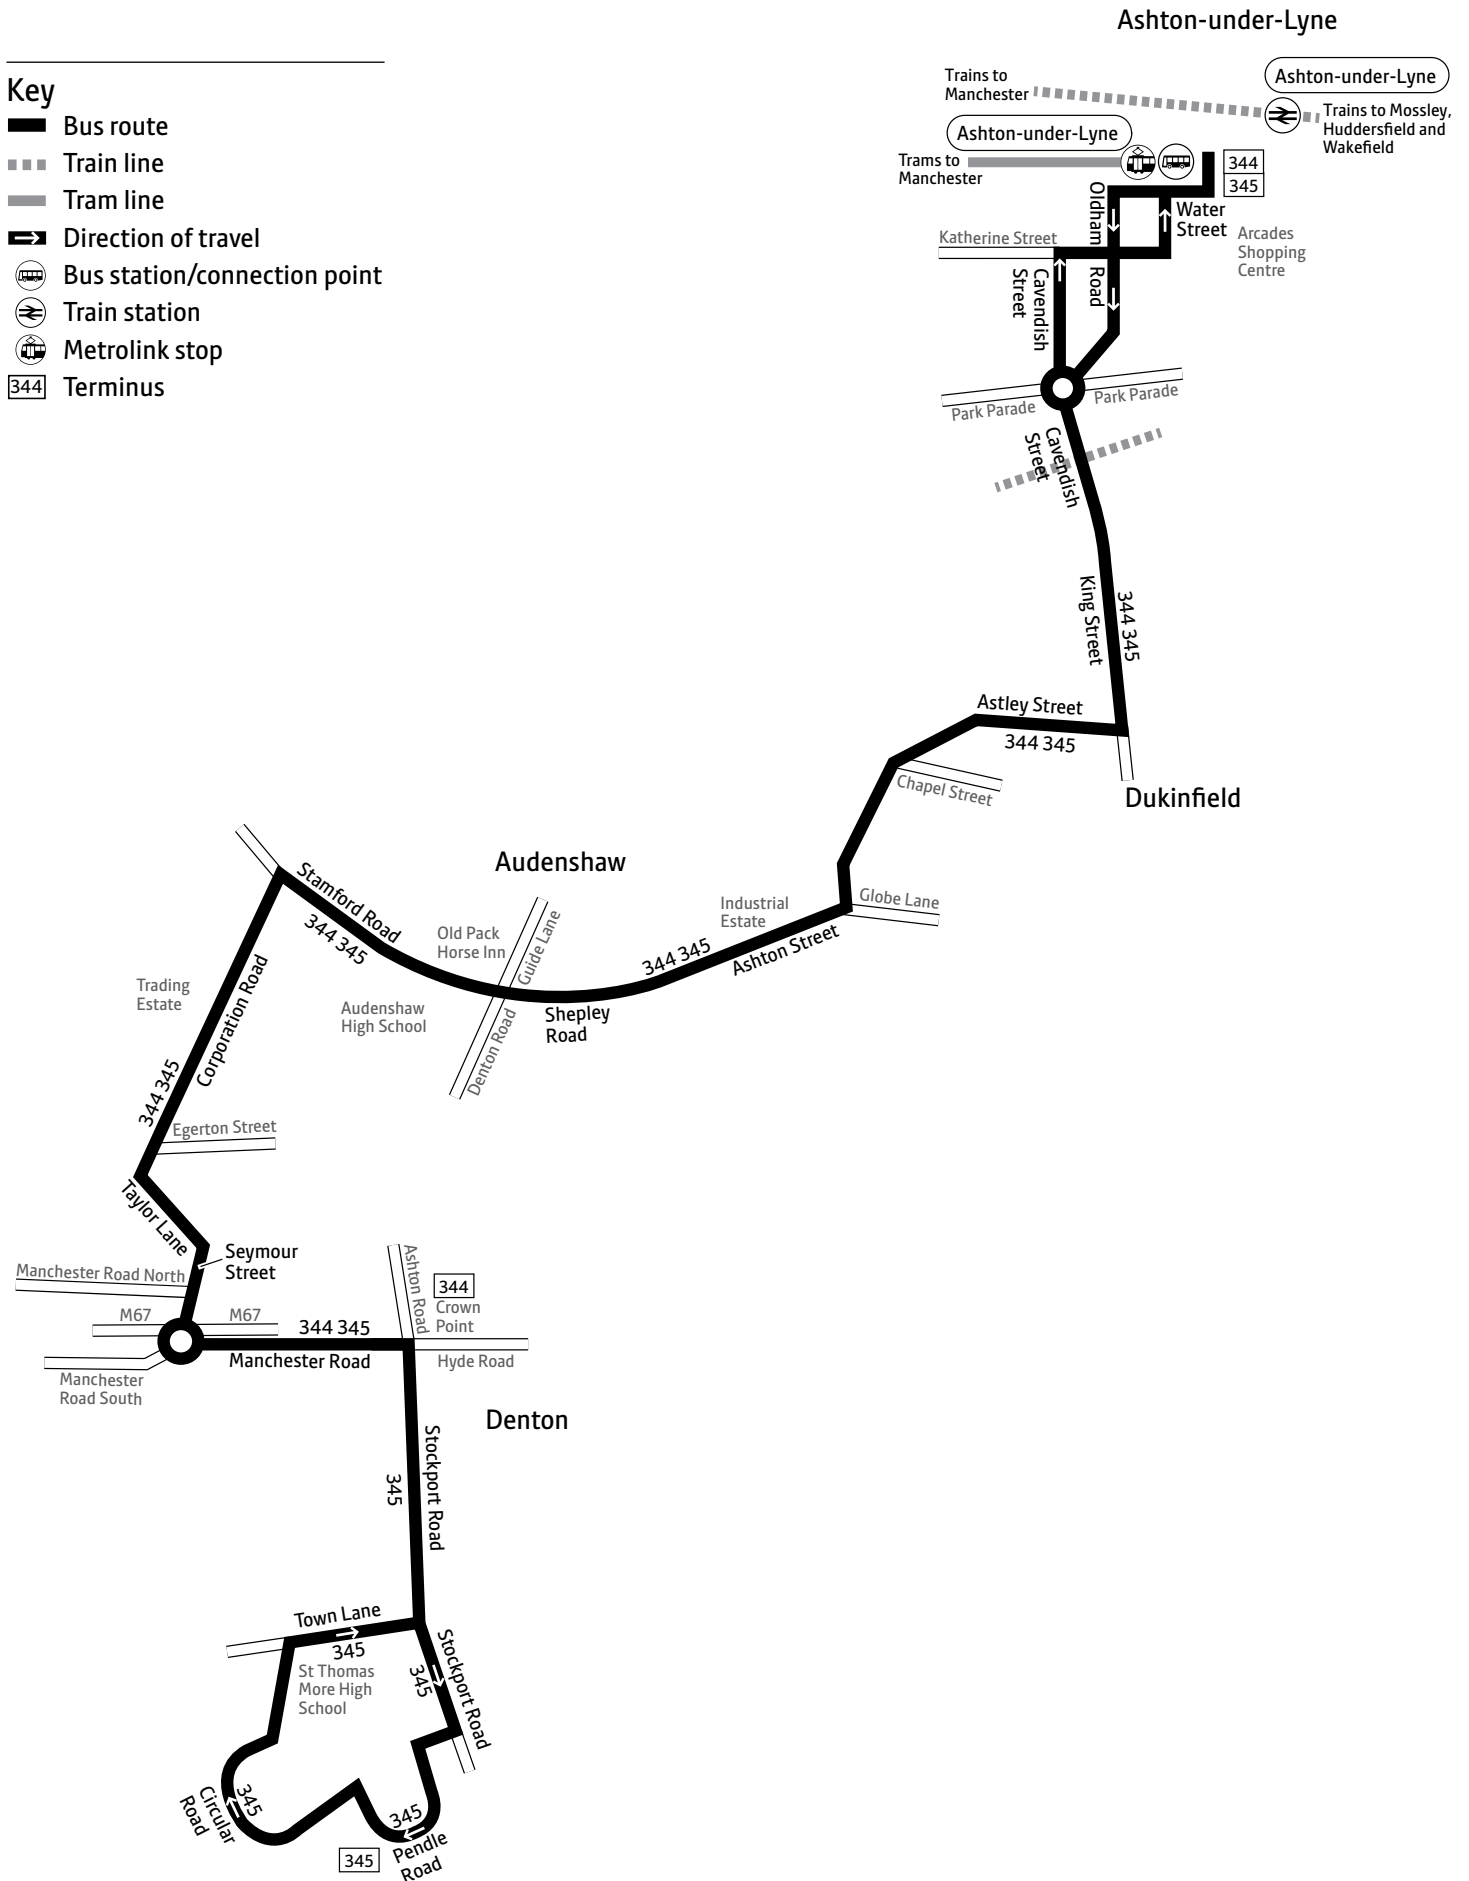

## Key

-  Bus route
-  Train line
-  Tram line
-  Direction of travel
-  Bus station/connection point
-  Train station
-  Metrolink stop
-  Terminus

Circular Road — Denton — Audenshaw — Dukinfield — Ashton  
 Denton — Audenshaw — Dukinfield — Ashton