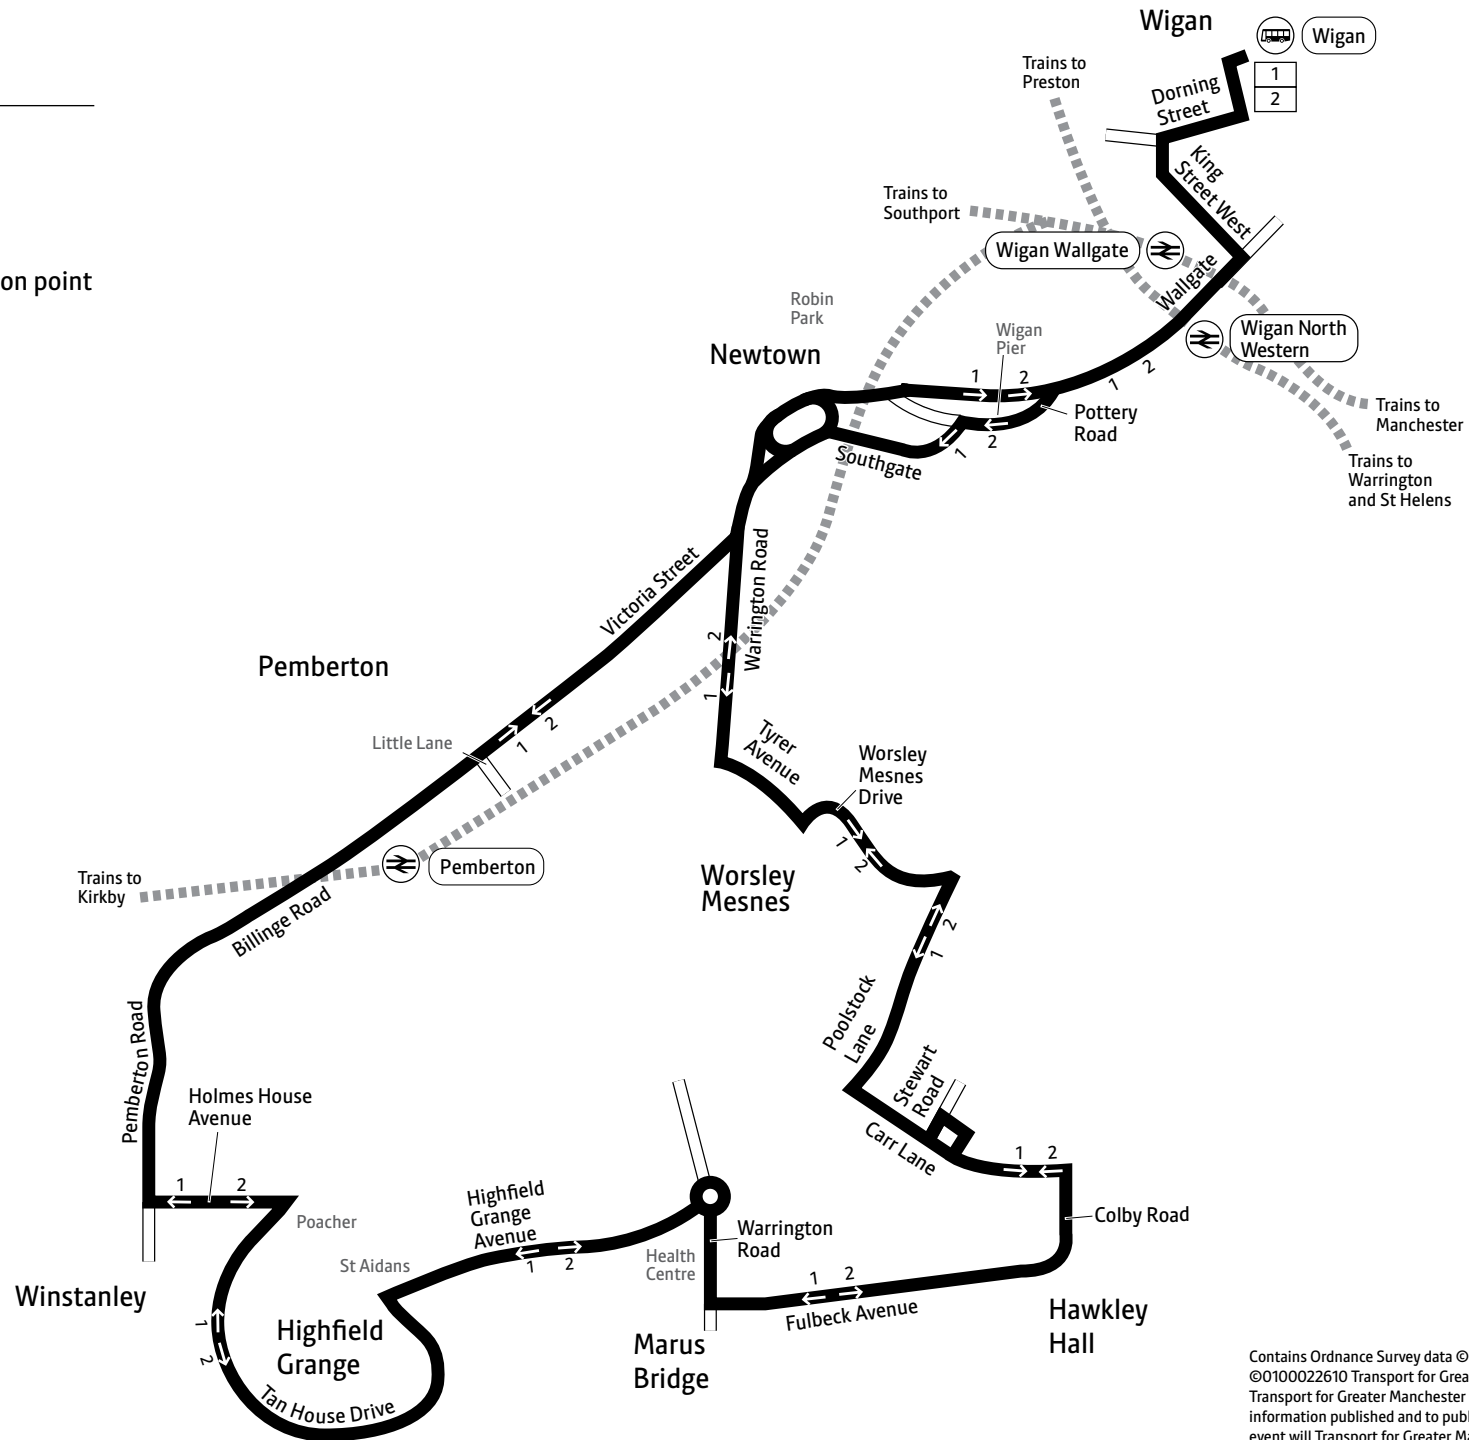

## Key

Bus route

Train line

Direction of travel

Bus station/connection point

Train station

Terminus

Contains Ordnance Survey data ©Crown copyright and database right 2010  
 ©0100022610 Transport for Greater Manchester 2021  
 Transport for Greater Manchester uses reasonable endeavours to check the accuracy of information published and to publish changes to information in a timely manner. In no event will Transport for Greater Manchester be liable for any loss that may arise from this information being inaccurate.