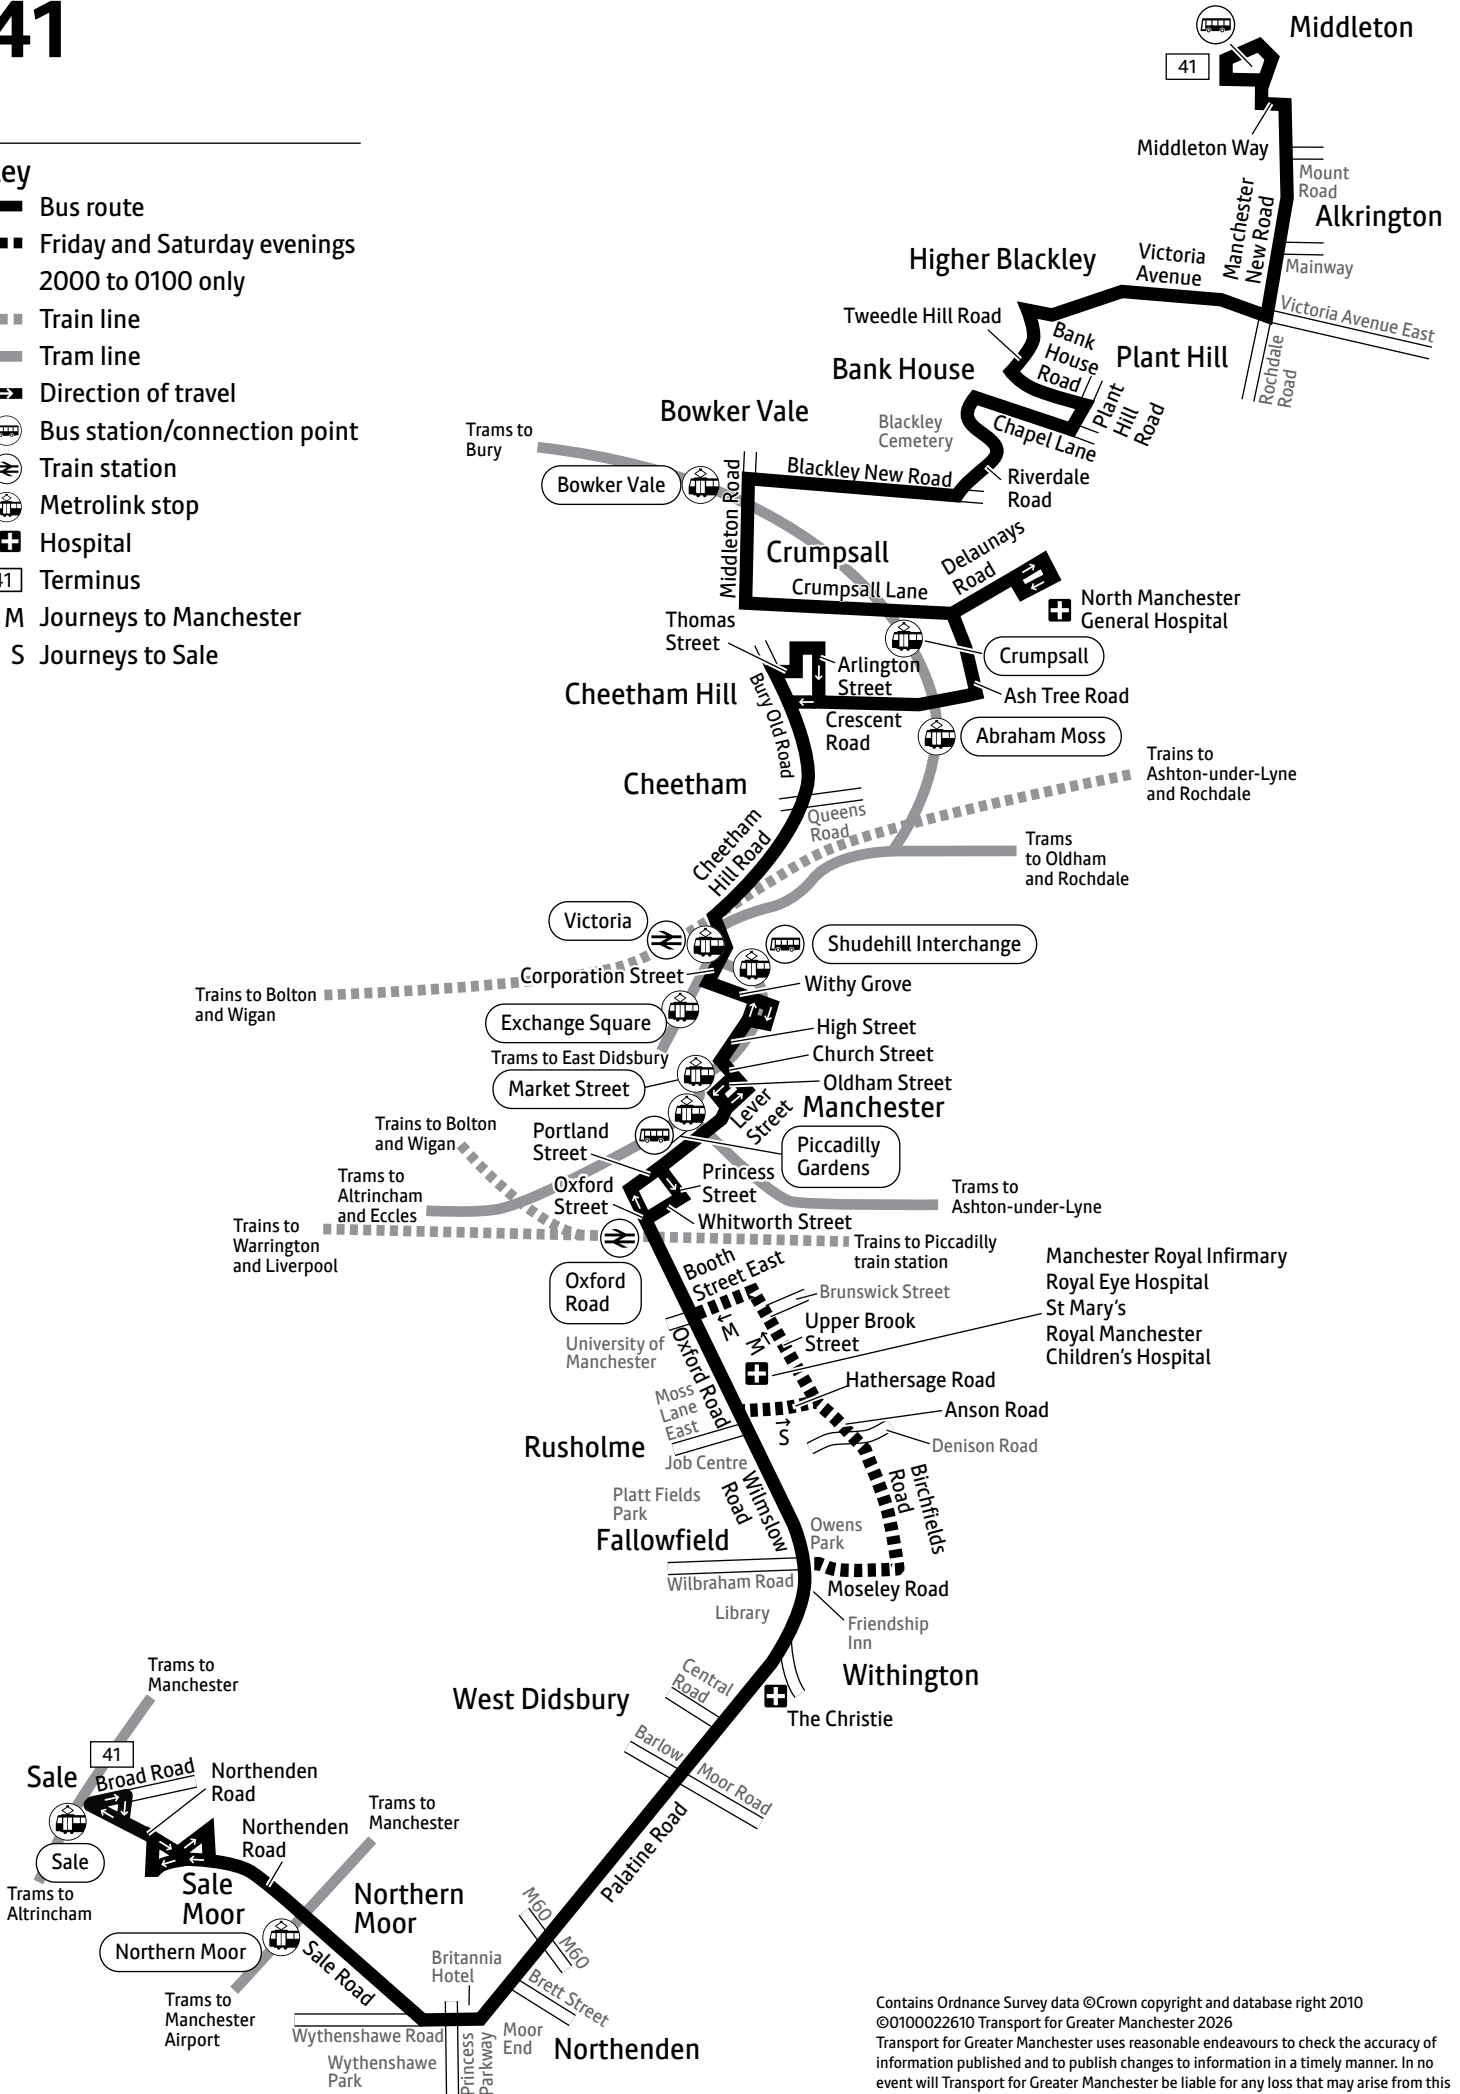

Key

- Bus route
- Friday and Saturday evenings
  2000 to 0100 only
- Train line
- Tram line
- Direction of travel
- Bus station/connection point
- Train station
- Metrolink stop
- Hospital
- Terminus
- M Journeys to Manchester
- S Journeys to Sale