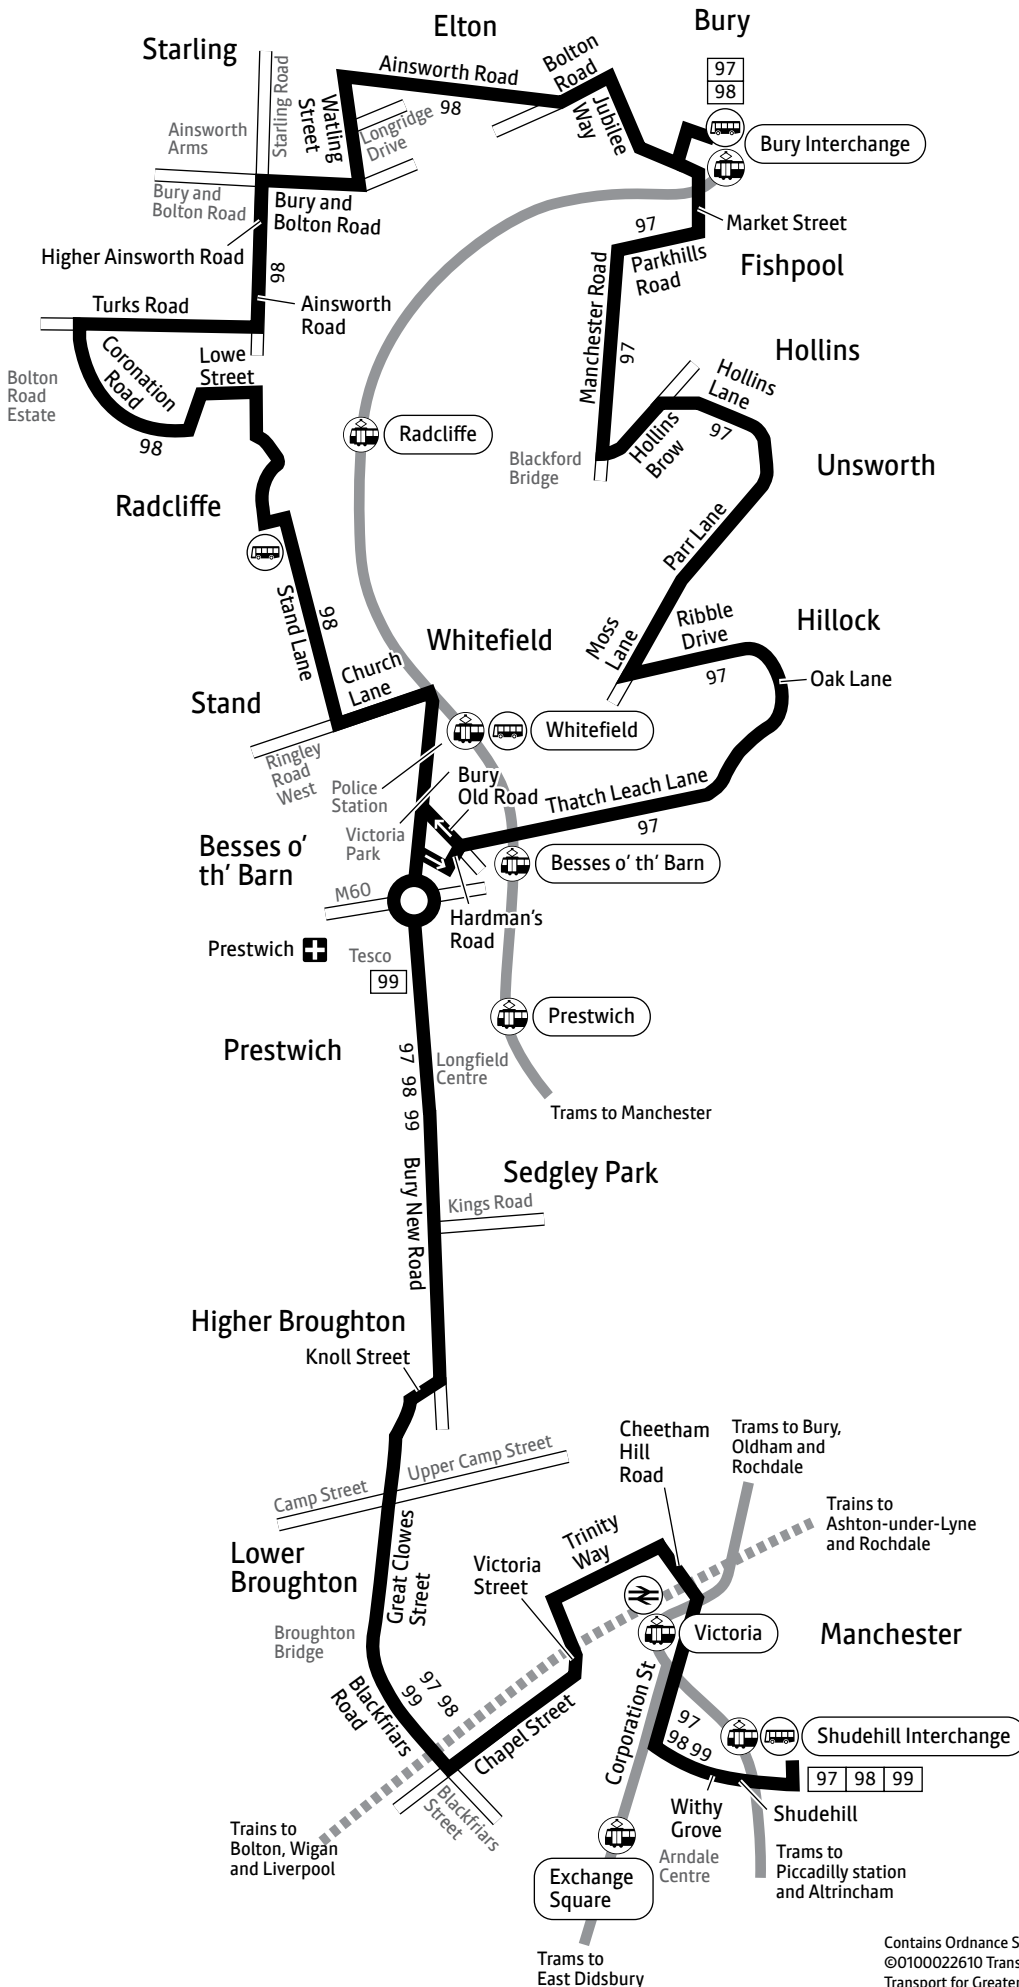

1. **Key**
2. Bus route
   - Train line
   - Tram line
   - Direction of travel
   - Bus station/connection point
   - Train station
   - Metrolink stop
   - Hospital
   - Terminus