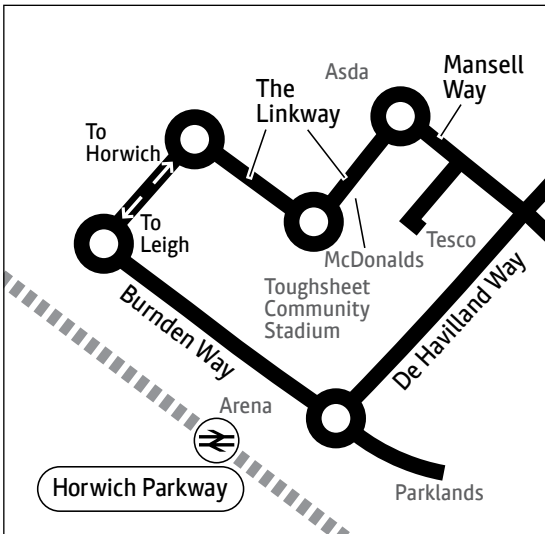

Key

- Bus route
- Train line
- Direction of travel
- Bus station/connection point
- Train station
- Hospital
- Terminus

Route in Middlebrook

On Matchdays at the Toughsheet Community Stadium, buses do **not** run via Bolton Arena from one hour before kick-off until one hour after the match finishes.