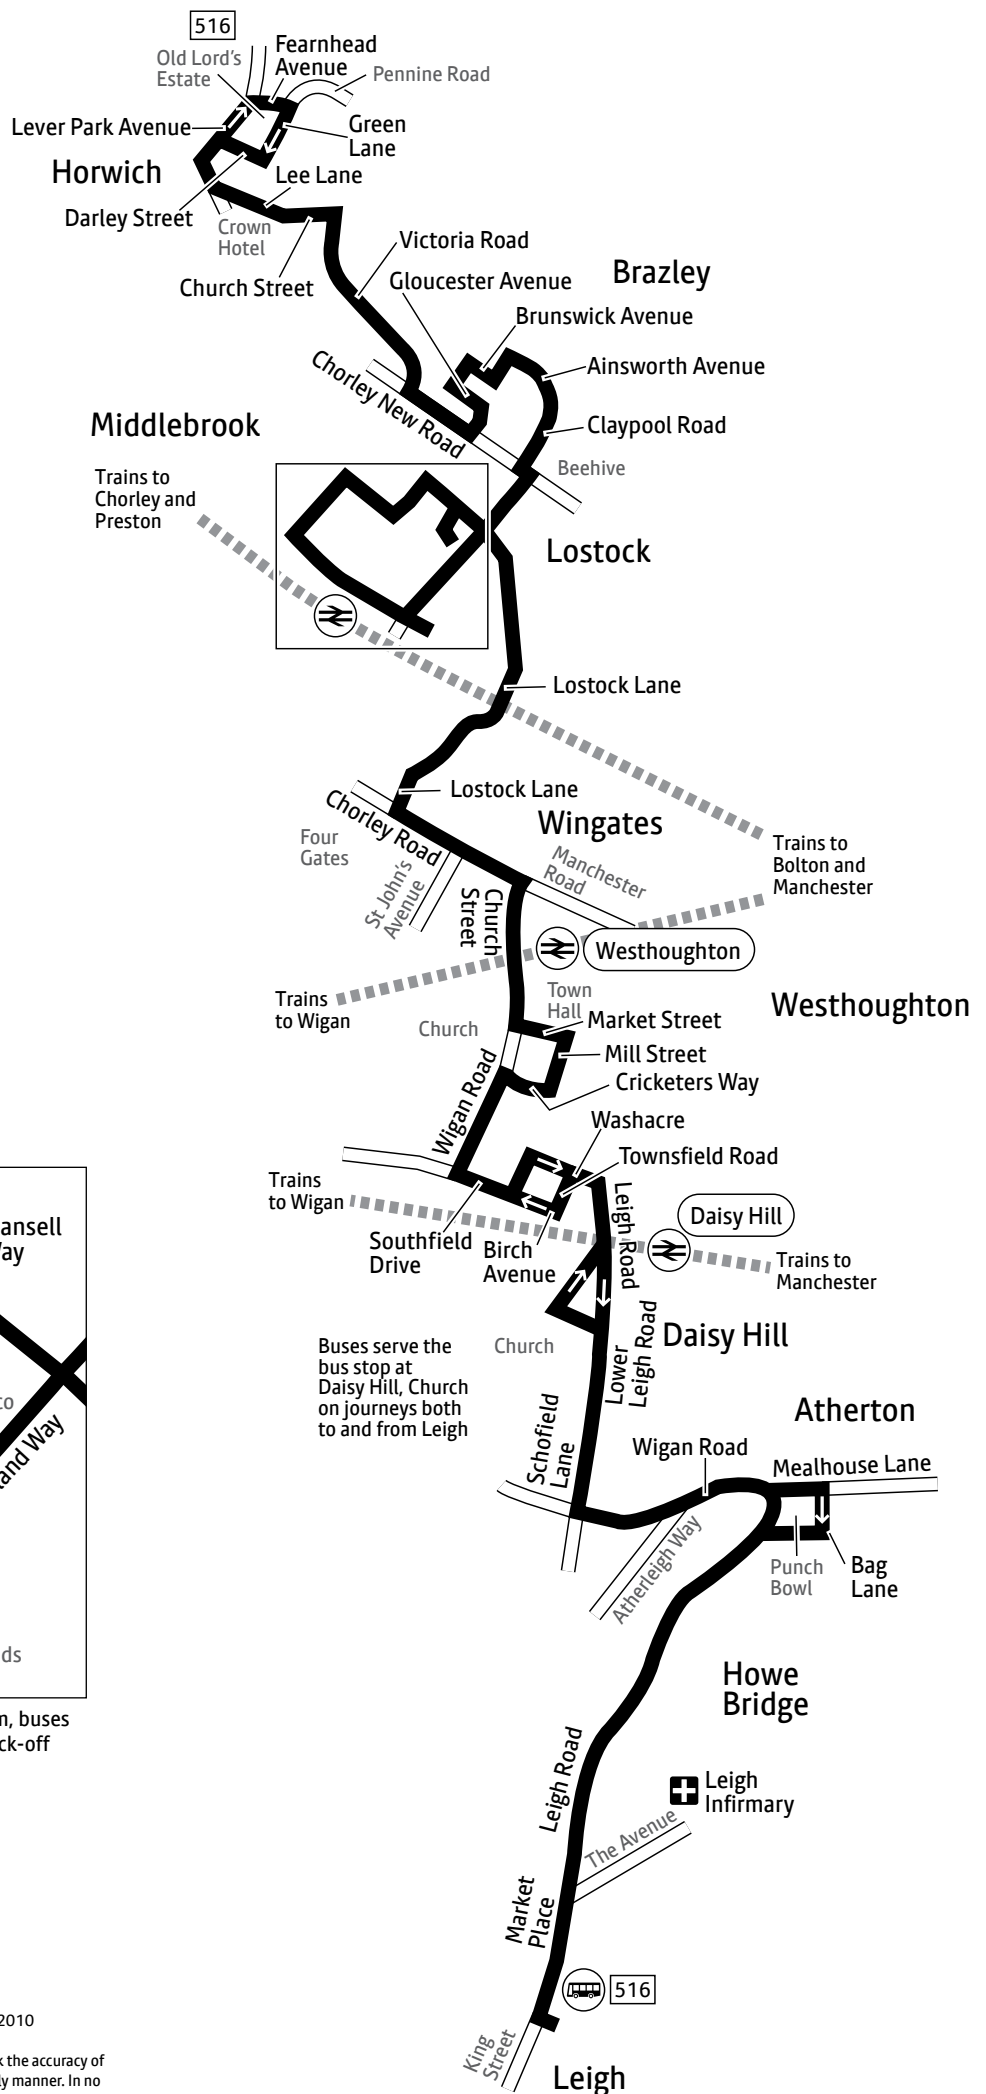

Key

- Bus route
- Train line
- Direction of travel
- Bus station/connection point
- Train station
- Hospital
- Terminus

Route in Middlebrook

On Matchdays at the Toughsheet Community Stadium, buses do **not** run via Bolton Arena from one hour before kick-off until one hour after the match finishes.