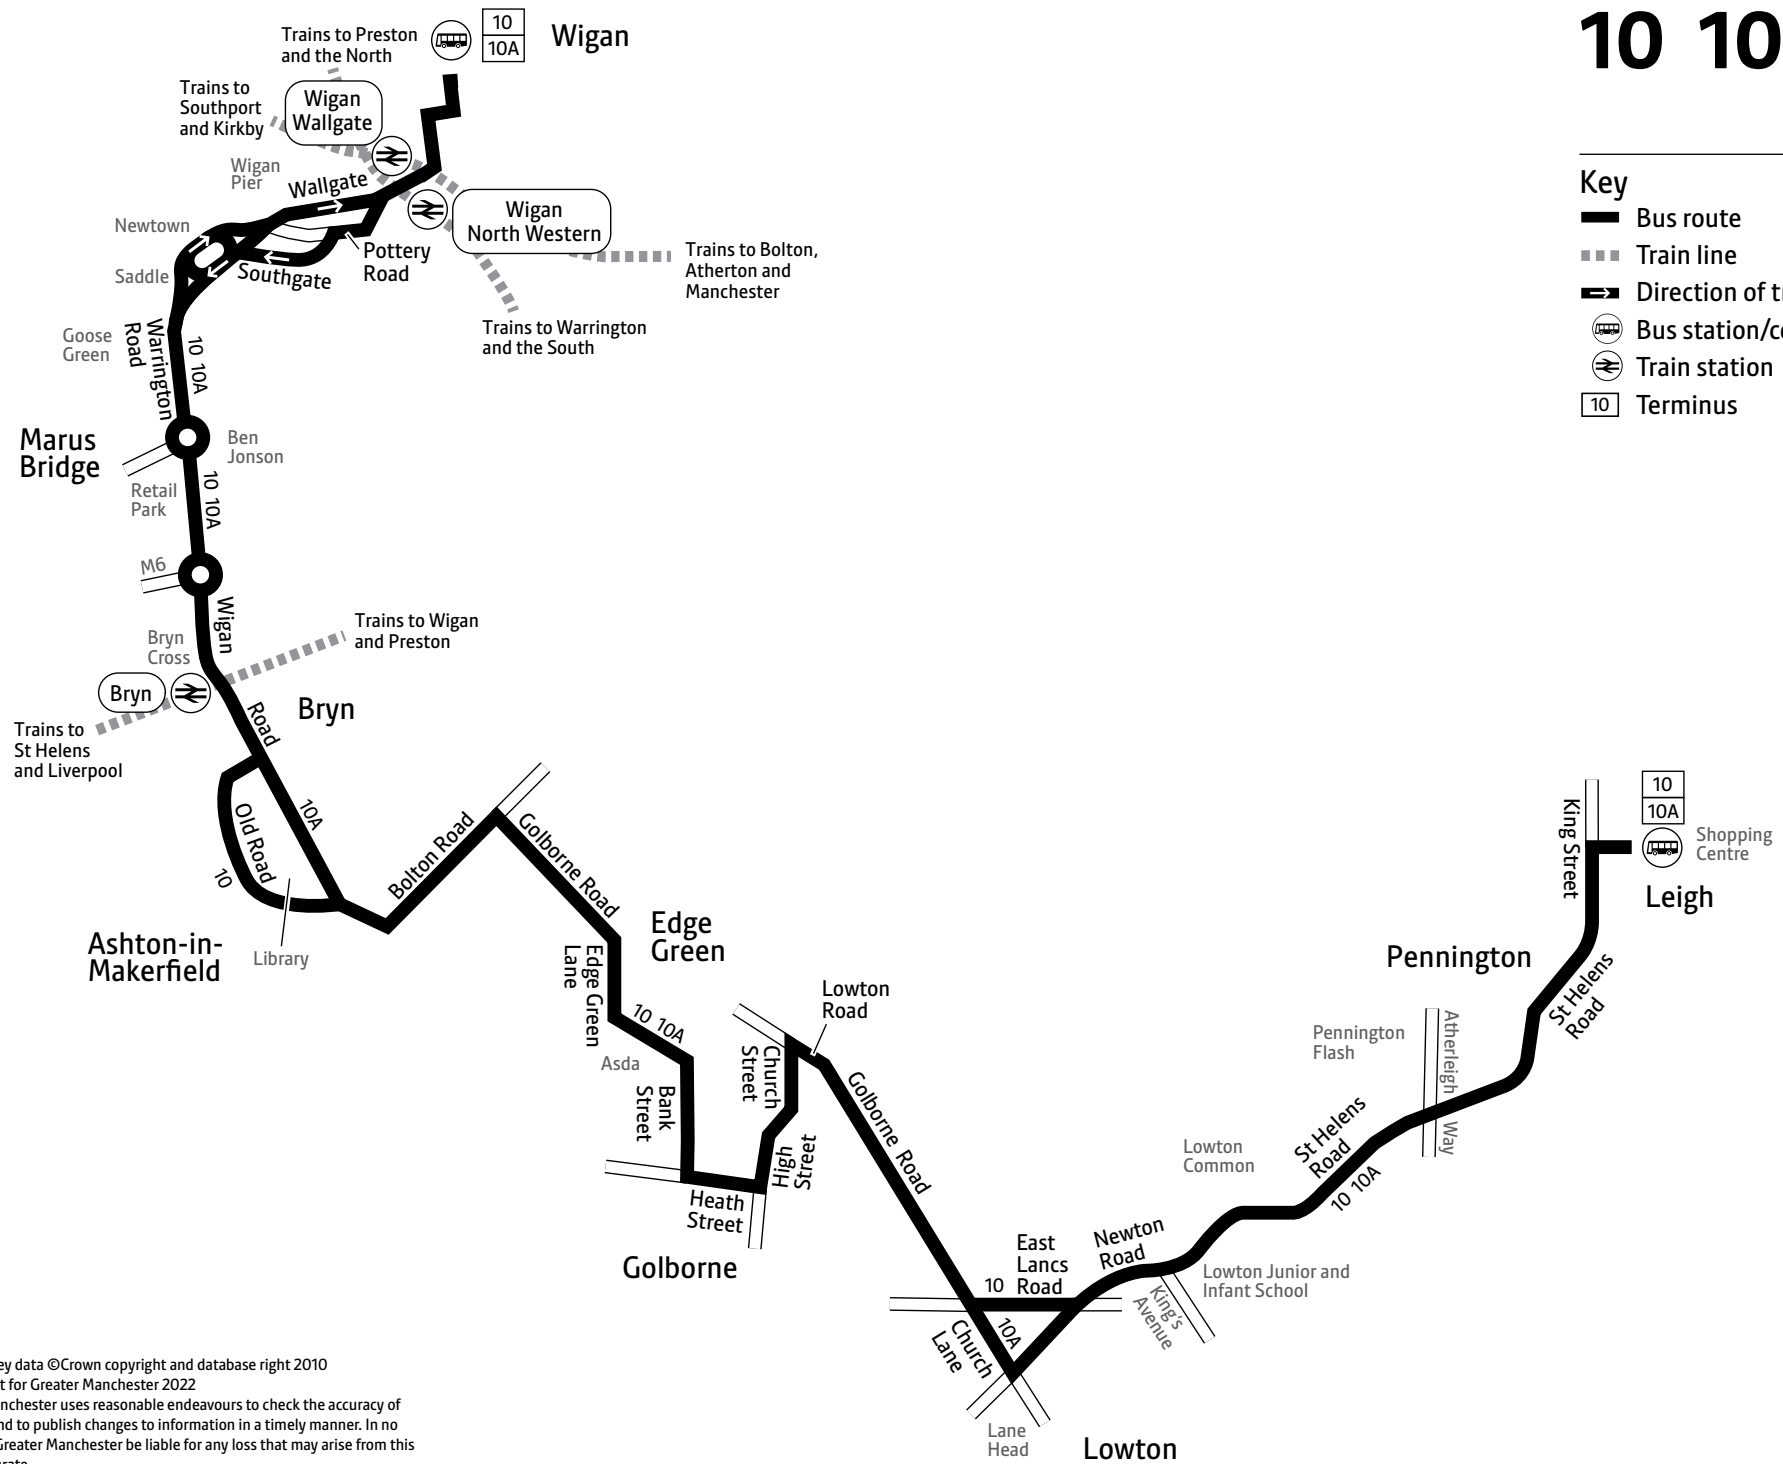

b – Continues to Bryn, Train Station 5 minutes later

♿ – All bus 10 and 10A journeys are run using easy access buses. See inside front cover of this leaflet for details

10 10A

Wigan — Ashton-in-Makerfield — Golborne — Lowton — Leigh via Old Road
 Wigan — Ashton-in-Makerfield — Golborne — Lowton — Leigh via Lane Head