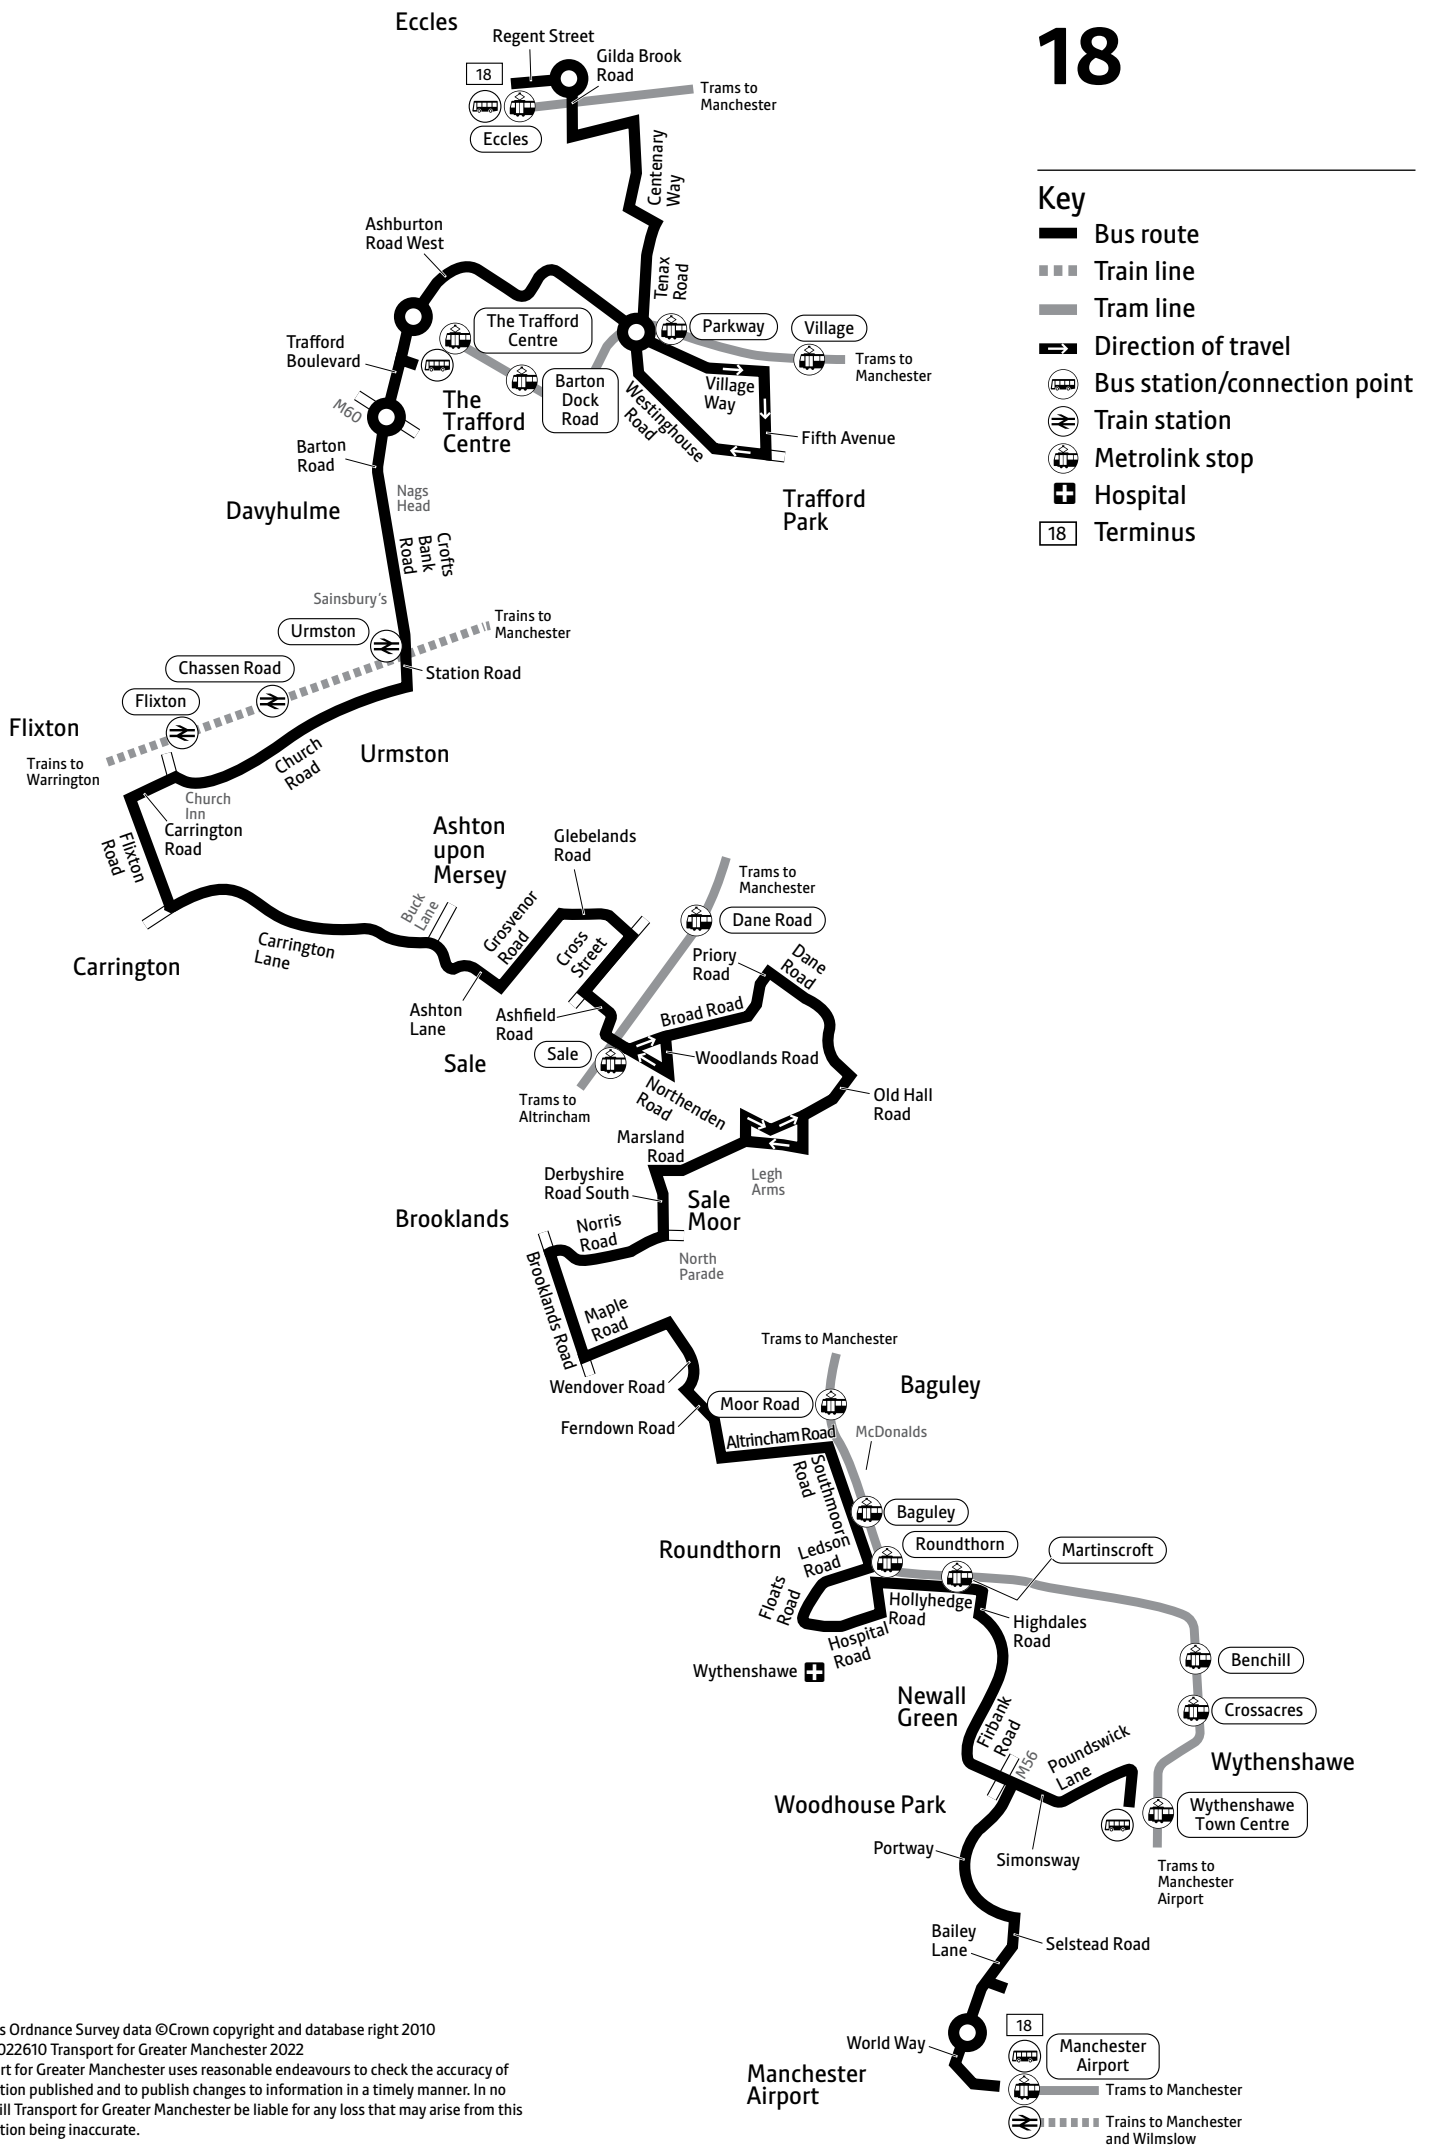

Contains Ordnance Survey data ©Crown copyright and database right 2010
©0100022610 Transport for Greater Manchester 2022
Transport for Greater Manchester uses reasonable endeavours to check the accuracy of information published and to publish changes to information in a timely manner. In no event will Transport for Greater Manchester be liable for any loss that may arise from this information being inaccurate.