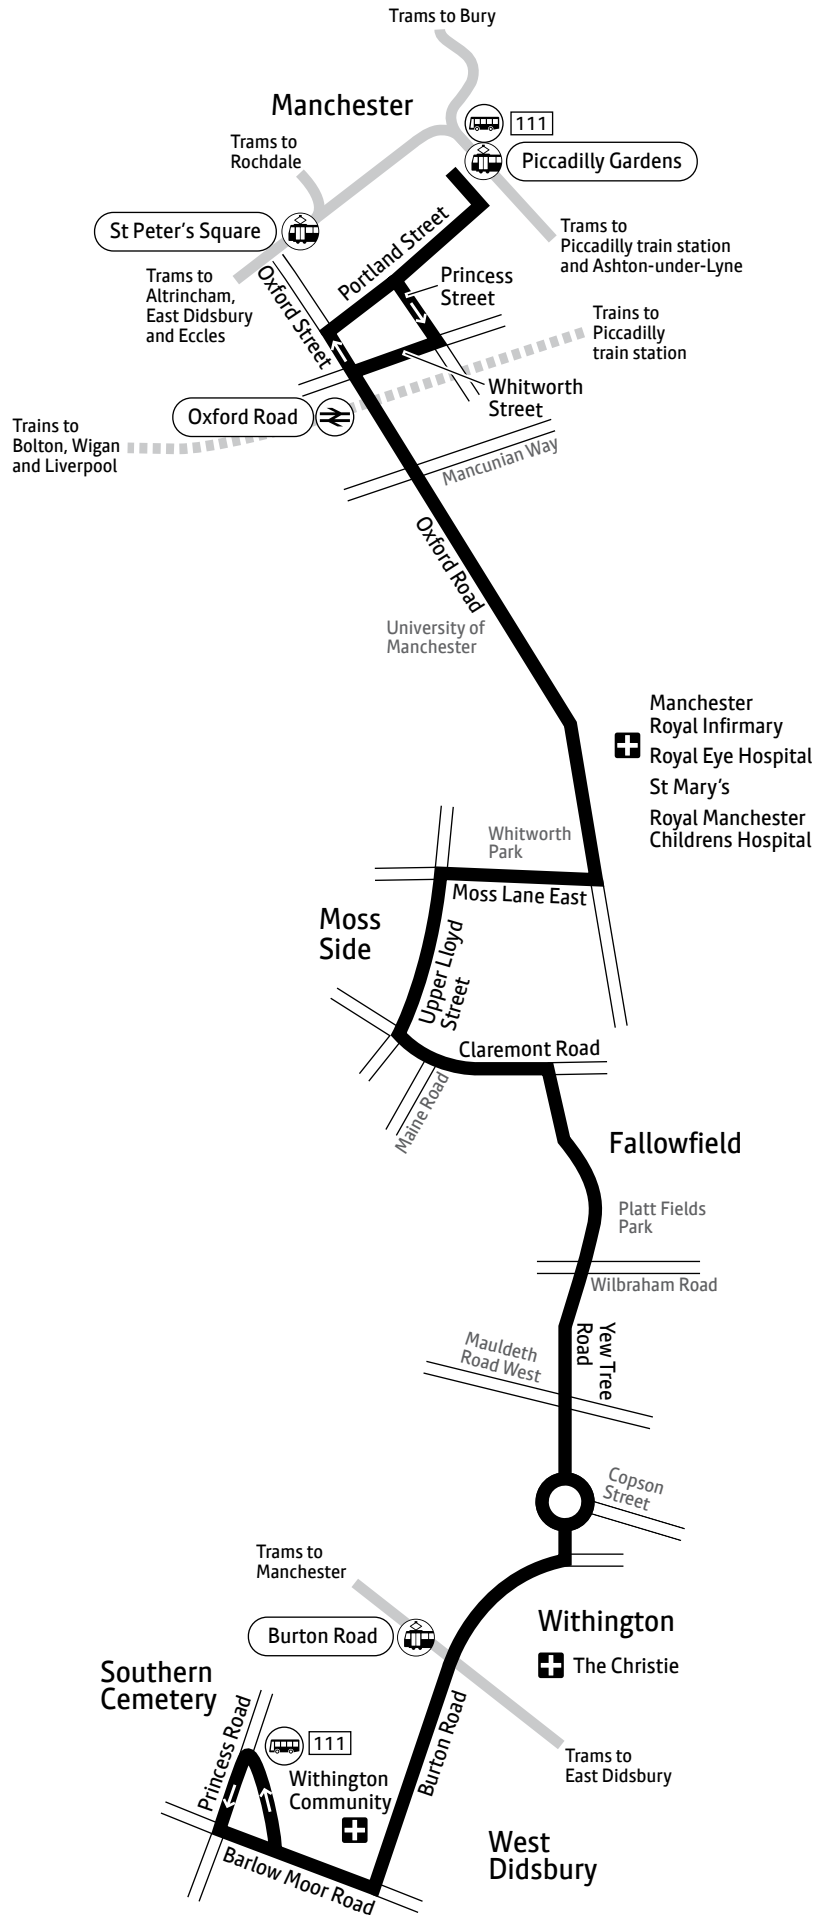

Key

- Bus route
- Train line
- Tram line
- Direction of travel
- Bus station/connection point
- Train station
- Metrolink stop
- Hospital
- Terminus