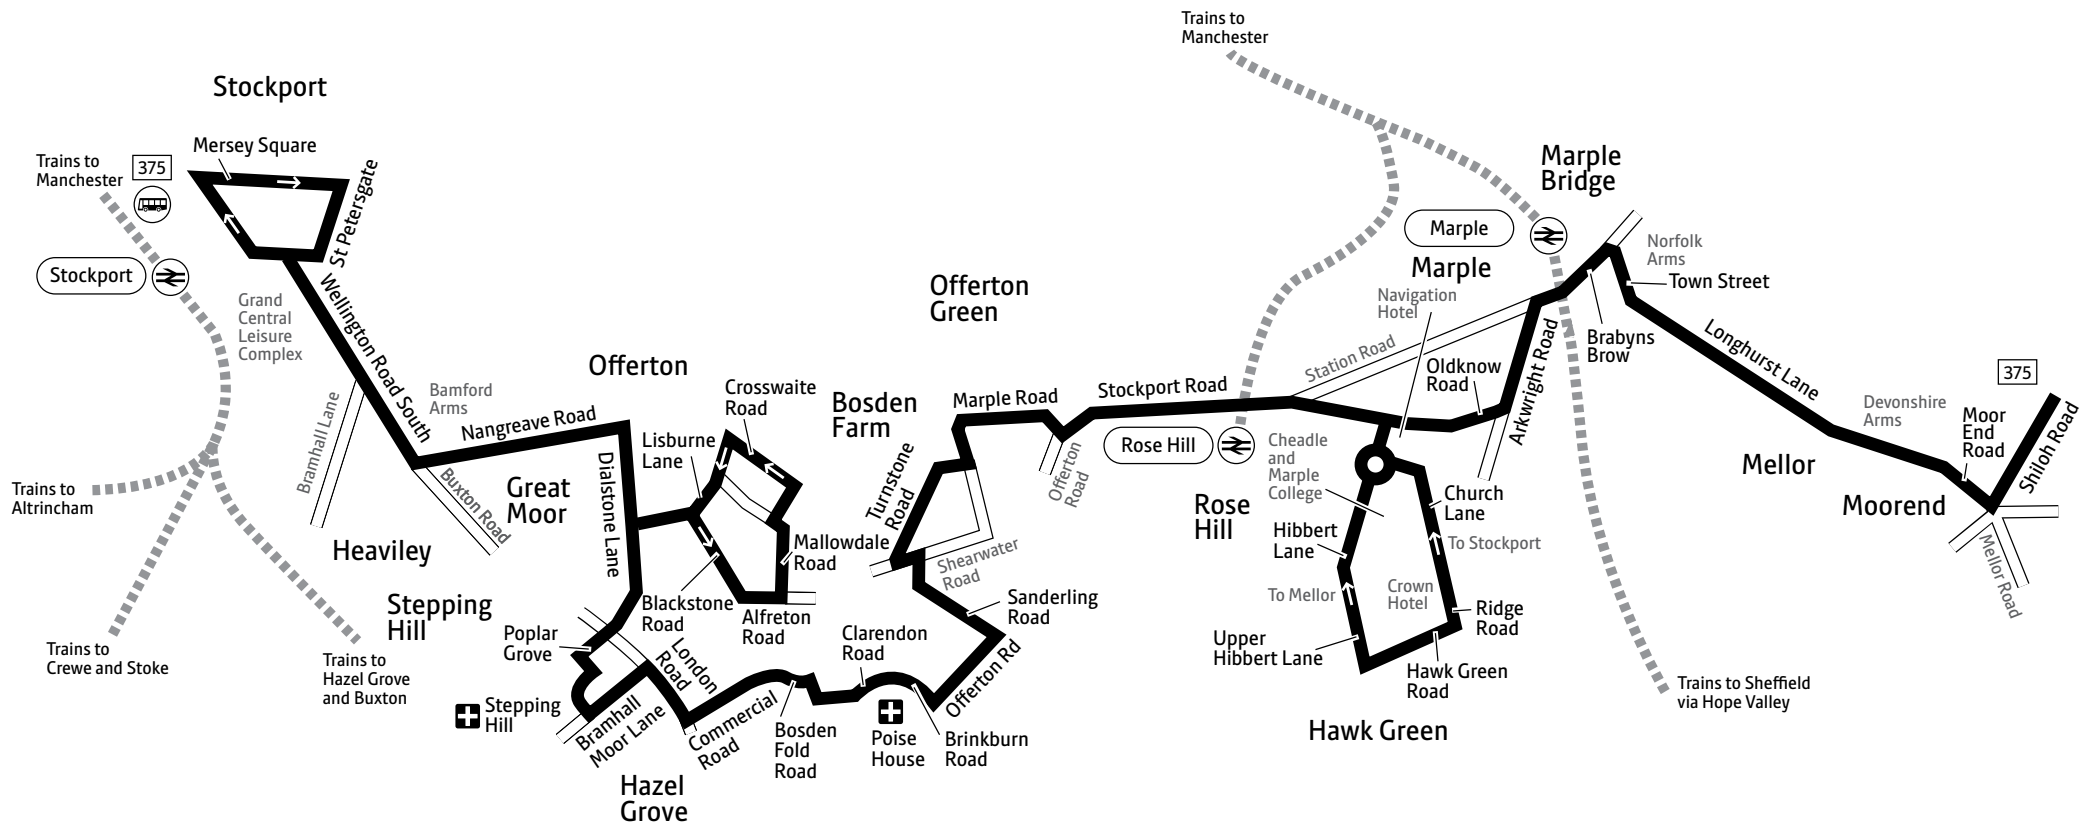

1. **Key**
2. Bus route
   - Train line
   - Direction of travel
   - Bus station/connection point
   - Train station
   - Hospital
   - Terminus

Contains Ordnance Survey data ©Crown copyright and database right 2010
©0100022610 Transport for Greater Manchester 2019
Transport for Greater Manchester uses reasonable endeavours to check the accuracy of information published and to publish changes to information in a timely manner. In no event will Transport for Greater Manchester be liable for any loss that may arise from this information being inaccurate.