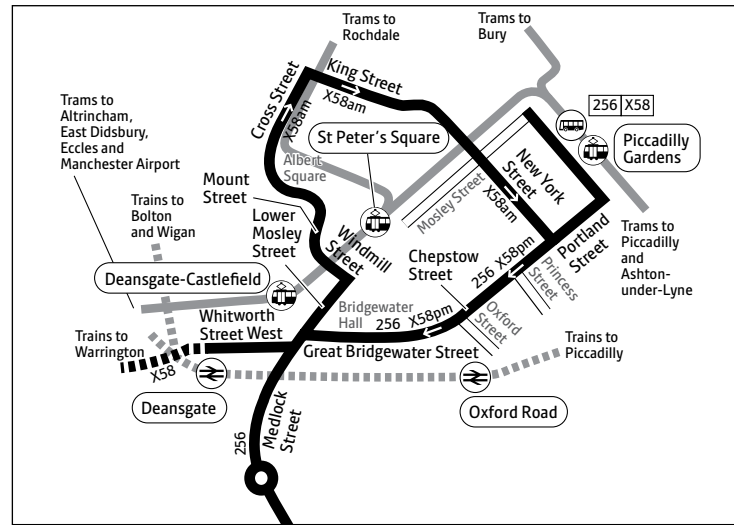

256 X58

Key

-  Bus route
-  Train line
-  Tram line
-  Direction of travel
-  Bus station/connection point
-  Train station
-  Metrolink stop
-  Hospital
-  Terminus

Stopping places

Bus X58 only stops at some bus stops along the route. The stopping places are as follows:

To Manchester:

All bus stops between Flixton, Town's Gate and Lostock, Moss Vale Hotel.

Then non-stop to:

Whitworth Street West
Lower Mosley Street, Manchester Central
Mount Street
Albert Square
King Street
Manchester, Piccadilly Gardens

From Manchester:

Manchester, Piccadilly Gardens
Chepstow Street
Great Bridgewater Street, Bridgewater Hall
Whitworth Street West

Then non-stop to:

Lostock, Moss Vale Hotel
Then at all bus stops to Flixton, Town's Gate

Bus 256 stops at all bus stops along the route.

Route in Manchester city centre

Manchester

Note
Bus X58 runs non stop
between Moss Vale Hotel
and Manchester City Centre

Contains Ordnance Survey data ©Crown copyright and database right 2010
©0100022610 Transport for Greater Manchester 2021
Transport for Greater Manchester uses reasonable endeavours to check the accuracy of information published and to publish changes to information in a timely manner. In no event will Transport for Greater Manchester be liable for any loss that may arise from this information being inaccurate.