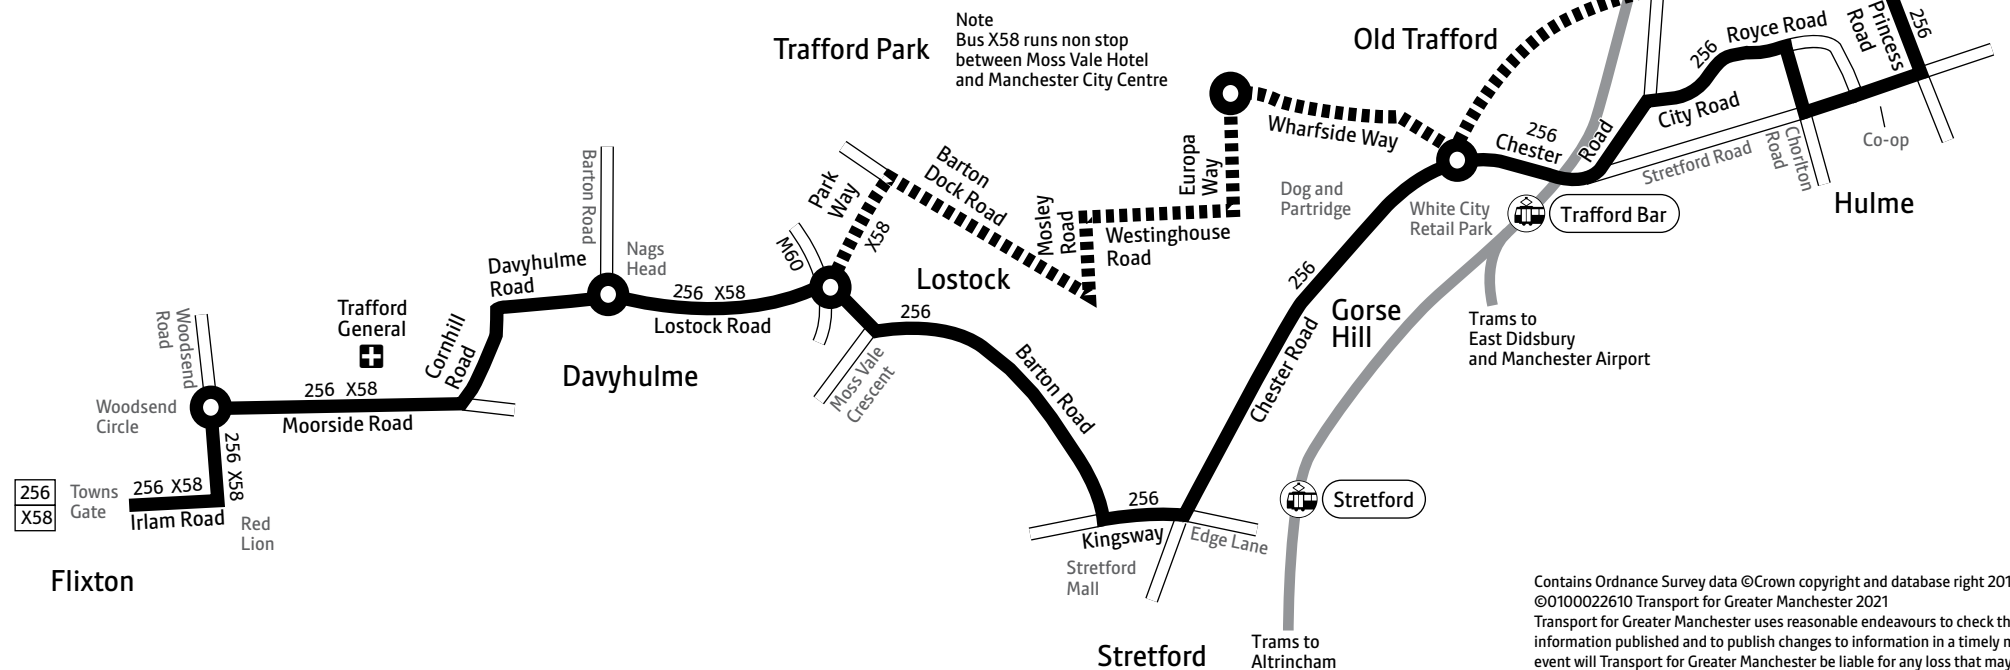

To Manchester:

All bus stops between Flixton, Town's Gate and Lostock, Moss Vale Hotel.

Then non-stop to:

Whitworth Street West
Lower Mosley Street, Manchester Central
Mount Street
Albert Square
King Street
Manchester, Piccadilly Gardens

From Manchester:

Manchester, Piccadilly Gardens
Chepstow Street
Great Bridgewater Street, Bridgewater Hall
Whitworth Street West

Then non-stop to:

Lostock, Moss Vale Hotel
Then at all bus stops to Flixton, Town's Gate

Bus 256 stops at all bus stops along the route.

Route in Manchester city centre

Manchester

Note
Bus X58 runs non stop
between Moss Vale Hotel
and Manchester City Centre

Contains Ordnance Survey data ©Crown copyright and database right 2010
©0100022610 Transport for Greater Manchester 2021
Transport for Greater Manchester uses reasonable endeavours to check the accuracy of information published and to publish changes to information in a timely manner. In no event will Transport for Greater Manchester be liable for any loss that may arise from this information being inaccurate.

 – Journey provided with the financial support of Transport for Greater Manchester

x – Runs non-stop between Manchester city centre and Lostock, Moss Vale Hotel. See route plan for full details of stopping places