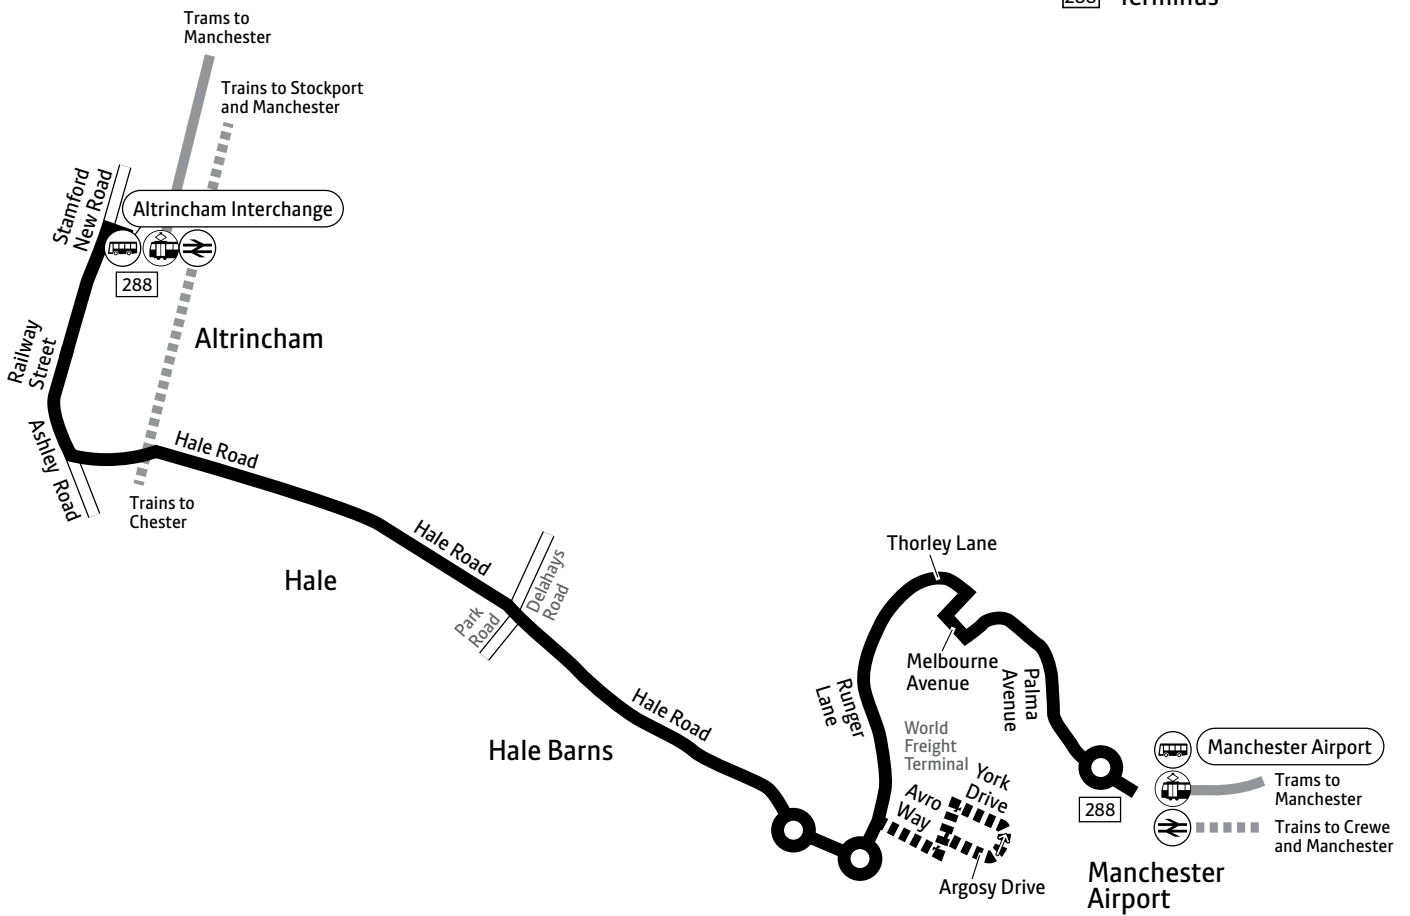

Using the 24 hour clock

Times are shown in four figures. The first two are the hour and the last two are the minutes.

0753 is 53 minutes past 7am

1953 is 53 minutes past 7pm

Operator details

Arriva North West

Key

-  Bus route
-  Some early morning/
evening journeys
-  Train line
-  Tram line
-  Direction of travel
-  Bus station/connection point
-  Train station
-  Metrolink stop
-  Terminus

Mondays to Fridays