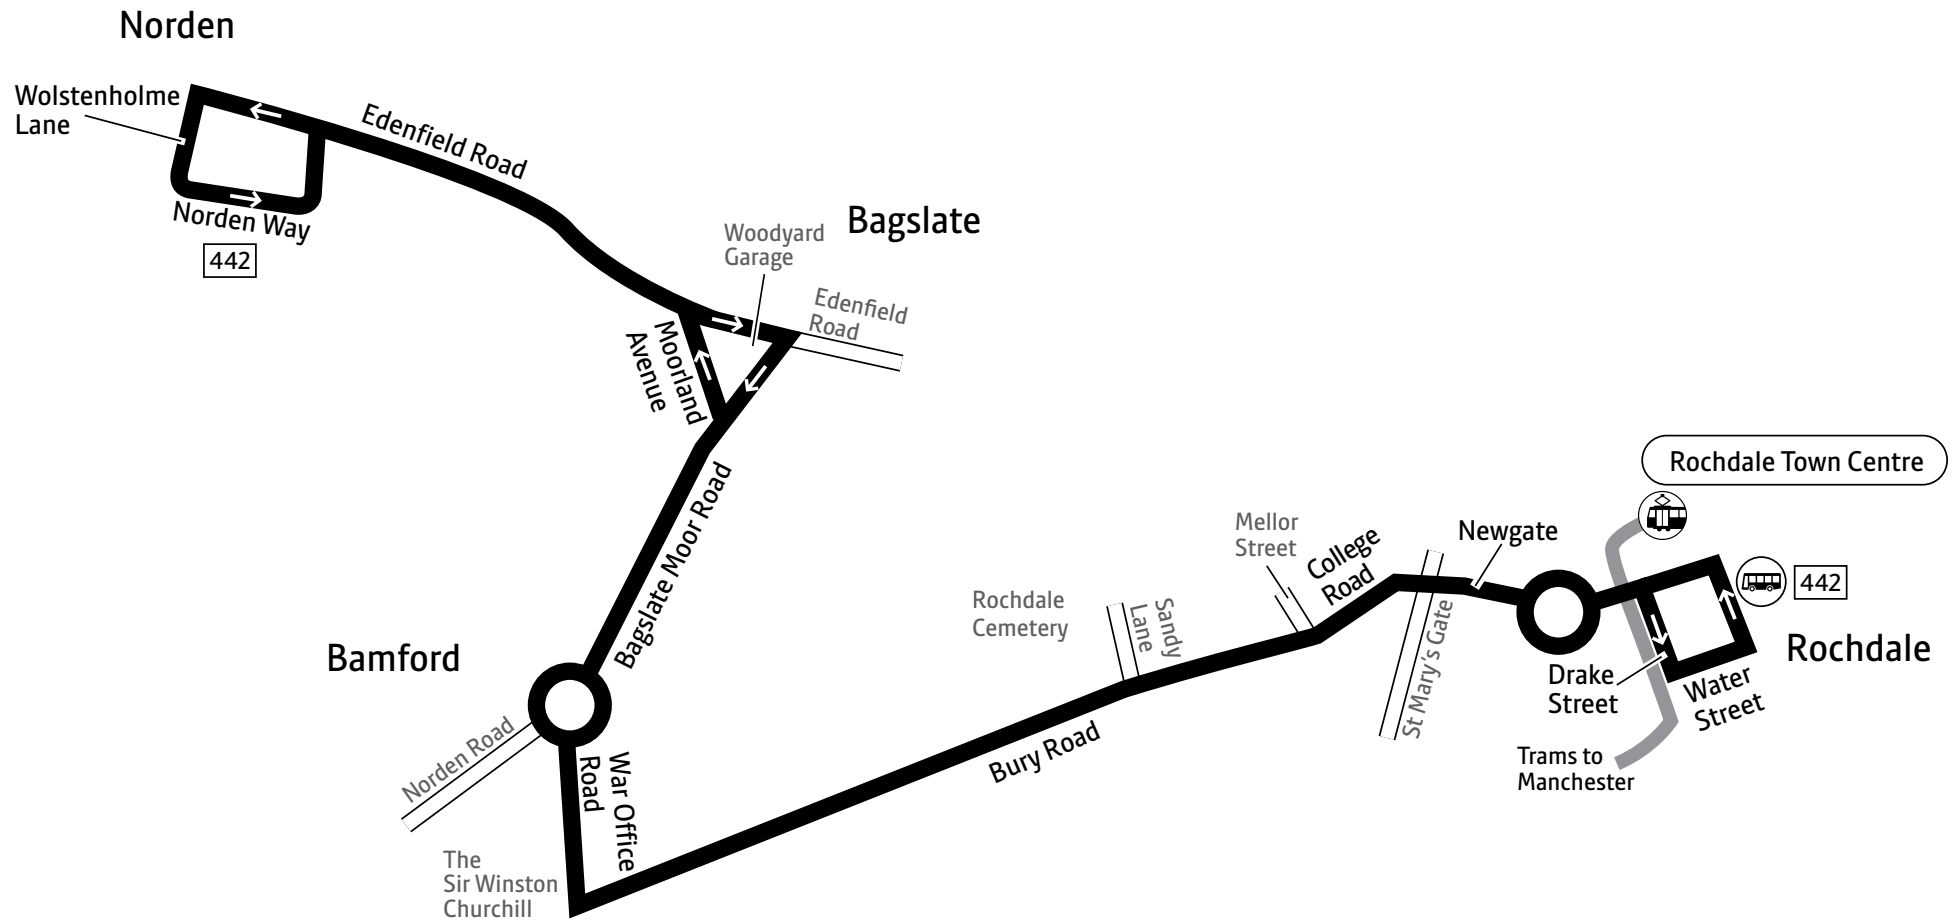

442

Key

- Bus route
- Tram line
- ➔ Direction of travel
- 🚌 Bus station/interchange
- 🚊 Metrolink stop
- 442 Terminus

Contains Ordnance Survey data ©Crown copyright and database right 2010
©0100022610 Transport for Greater Manchester 2024
Transport for Greater Manchester uses reasonable endeavours to check the accuracy of information published and to publish changes to information in a timely manner. In no event will Transport for Greater Manchester be liable for any loss that may arise from this information being inaccurate.