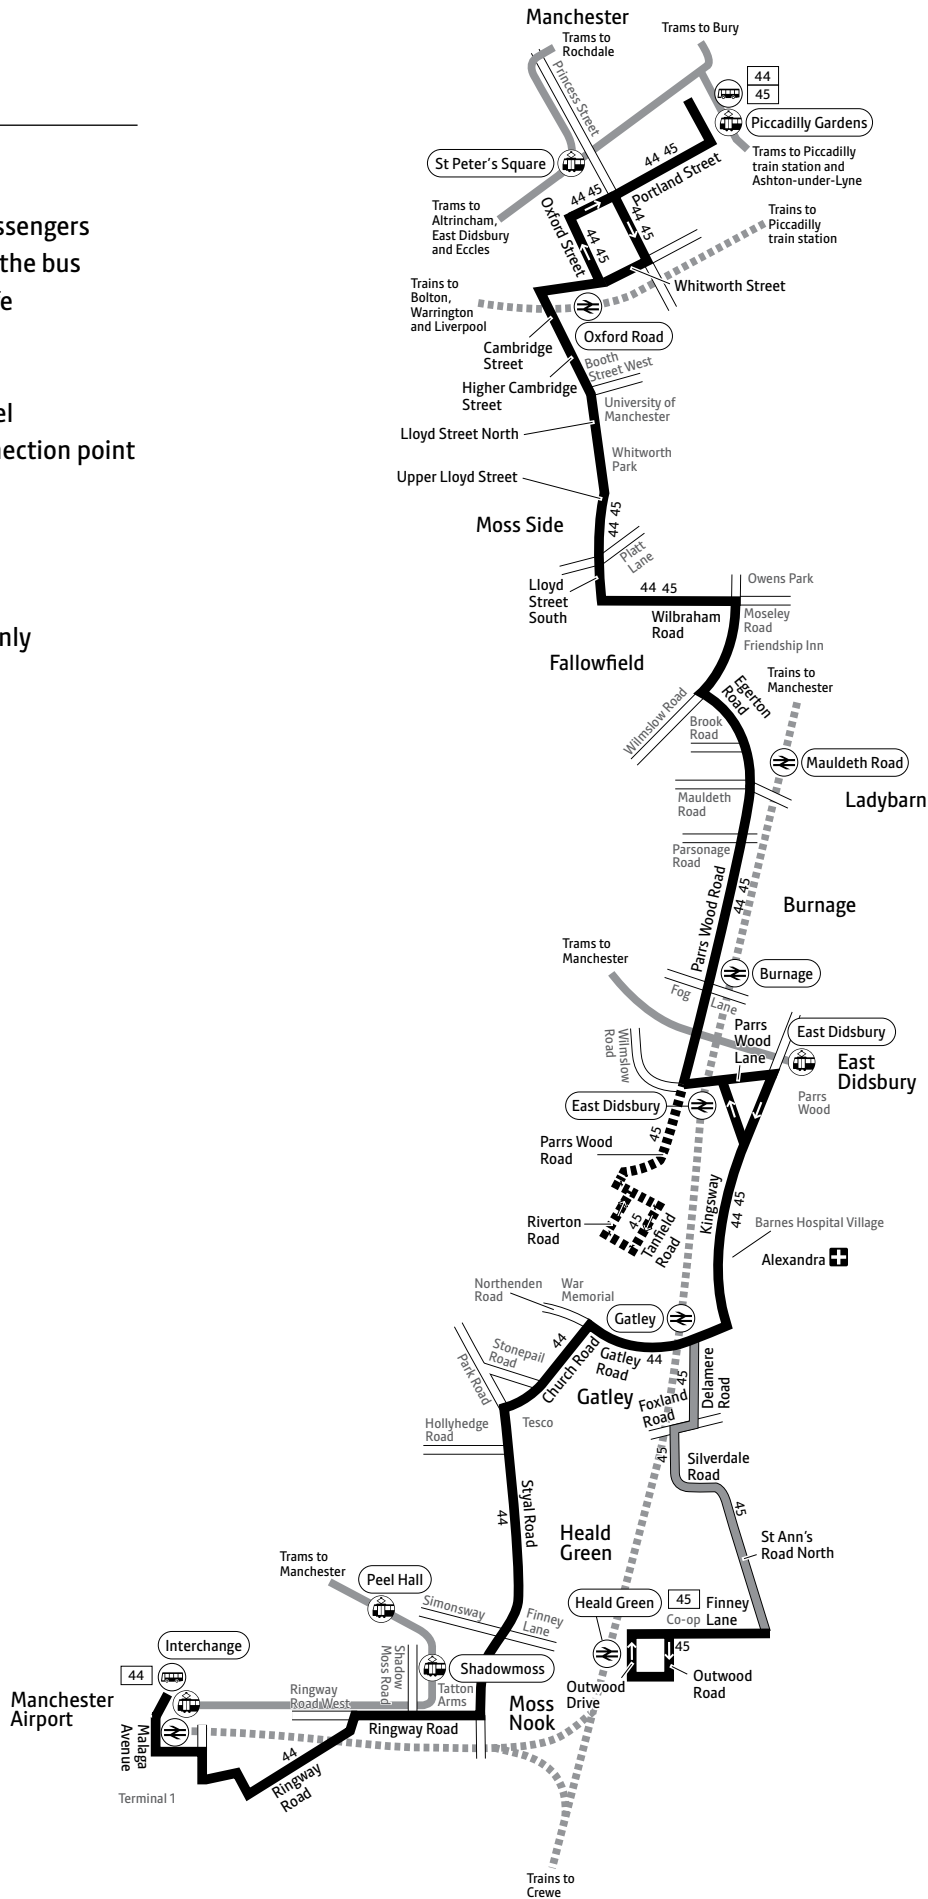

Using this timetable

Timetables show the direction of travel, bus numbers and the days of the week.

Main stops on the route are listed on the left. Where no time is shown against a particular stop, the bus does not stop there on that journey. Check any letters which are shown in the timetable against the key at the bottom of the page.

Using the 24 hour clock

Times are shown in four figures. The first two are the hour and the last two are the minutes.

0753 is 53 minutes past 7am

1953 is 53 minutes past 7pm

Operator details

Manchester Community Transport

*Including public holidays

44 45

Key

- Bus route
- Hail and ride: passengers can get on or off the bus wherever it is safe
- Train line
- Tram line
- Direction of travel
- Bus station/connection point
- Train station
- Metrolink stop
- Hospital
- 44 Terminus
- Some journeys only