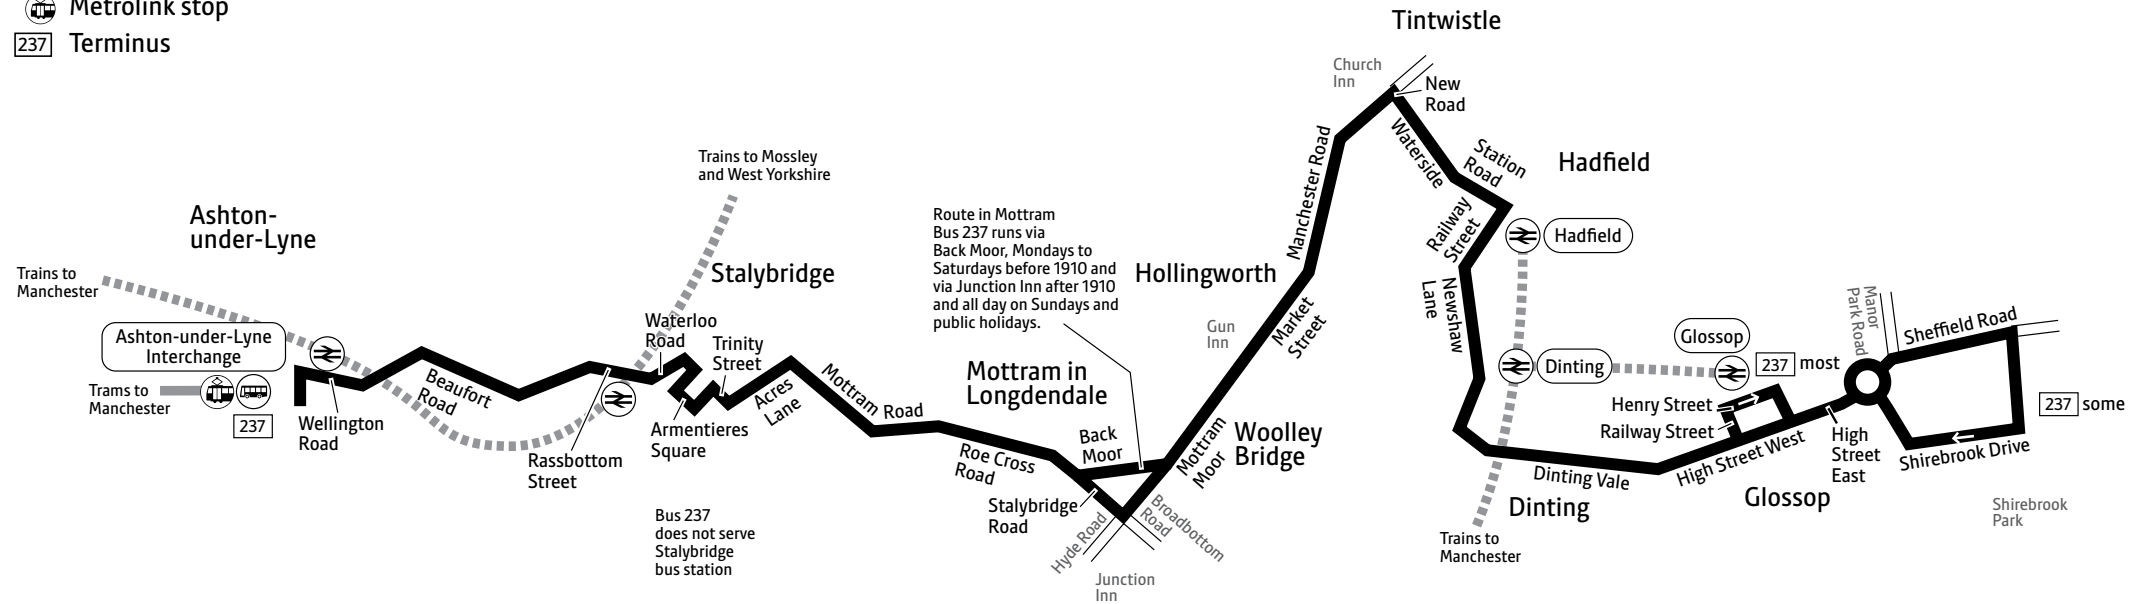

Saturdays

Glossop, Henry Street	0648	0748	0848	0948	and	1718	1748	1818	1848	1935		2335							
Hadfield, Train Station	0657	0757	0857	1000	every	1730	1800	1830	1900	1944	and	2344							
Hollingworth, Gun Inn	0707	0807	0907	1017	30	1747	1815	1845	1915	1954	every	2354							
Mottram, Stalybridge Rd/Old Road	0710	0810	0910	1020	mins	1750	1818	1848	1918	1957	hour	2357							
Stalybridge, Armentieres Square	0720	0820	0920	1030	until	1800	1828	1858	1928	2005	until	0005							
Ashton, Interchange	0729	0829	0929	1042		1812	1839	1909	1939	2015		0014							

Key

-  Bus route
-  Train line
-  Tram line
-  Direction of travel
-  Bus station/connection point
-  Train station
-  Metrolink stop
-  Terminus

Sundays and public holidays (except Christmas and New Year period)

					♠	♠	♠	♠	♠		
Glossop, Shirebrook Park	0730	0830		1630	1730						
Glossop, Henry Street					1823	1933	2033	2133	2233	2333	
Glossop, Market Hall	0737	0837	and	1637	1737						
Hadfield, Train Station	0746	0846	every	1646	1746	1832	1942	2042	2142	2242	2342
Hollingworth, Gun Inn	0756	0856	hour	1656	1756	1842	1952	2052	2152	2252	2352
Mottram, Stalybridge Rd/Old Road	0759	0859	until	1659	1759	1845	1956	2055	2155	2255	2355
Stalybridge, Armentieres Square	0810	0910		1710	1810	1856	2007	2103	2203	2303	0003
Ashton, Interchange	0820	0922		1722	1820	1904	2015	2111	2211	2311	0011