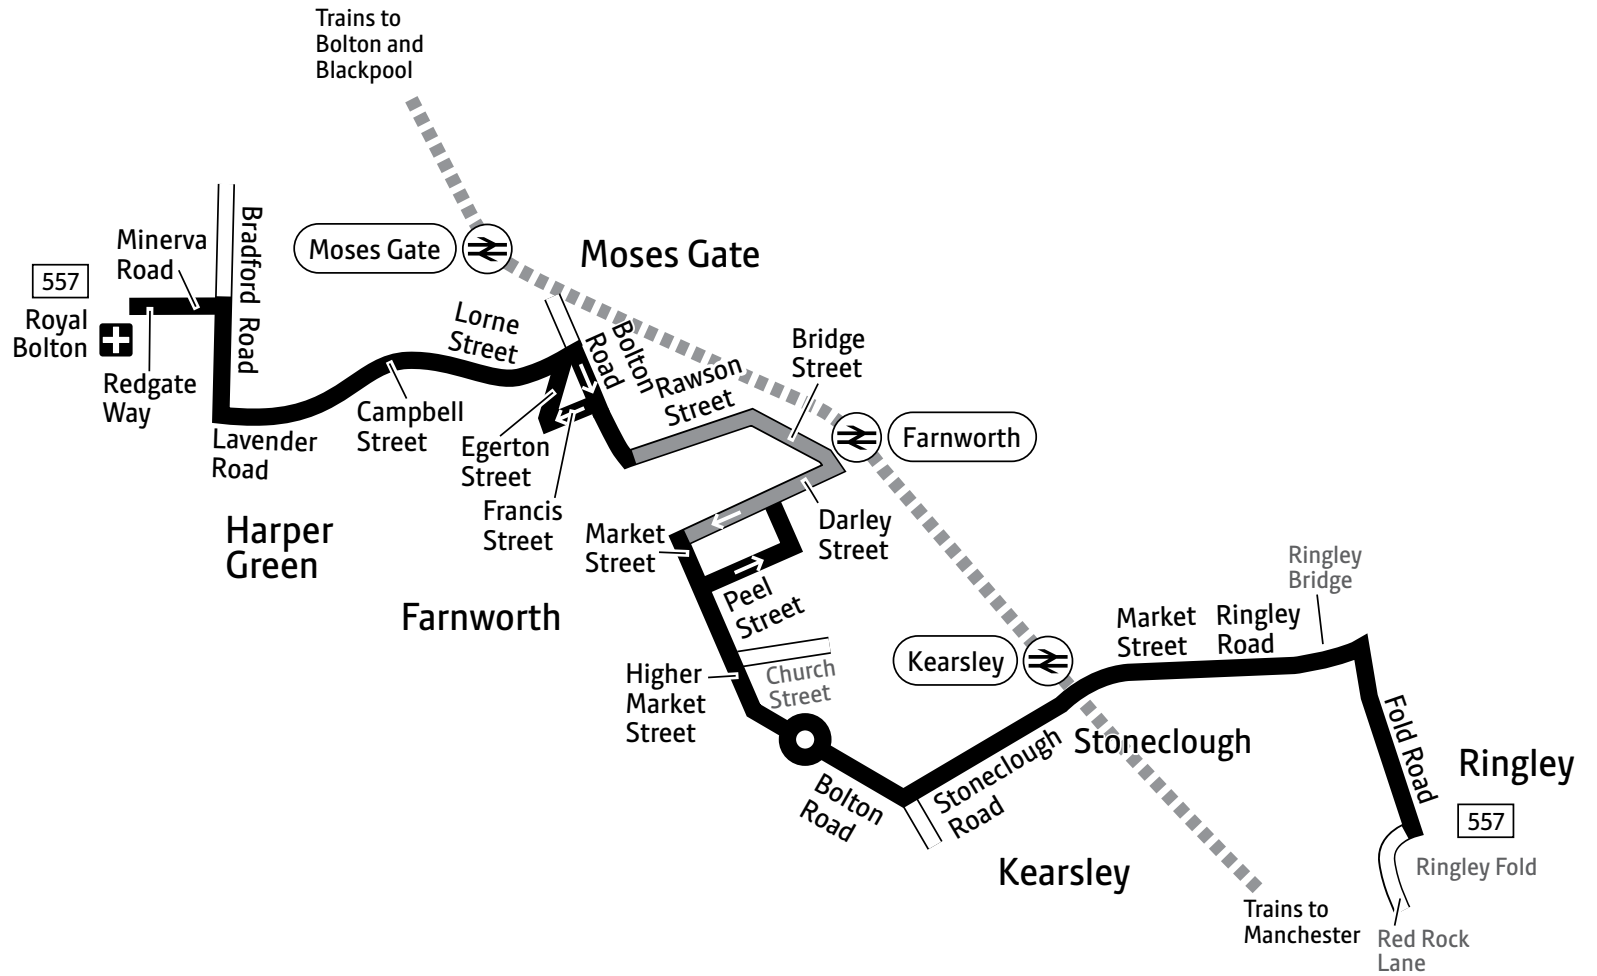

Using this timetable

Timetables show the direction of travel, bus numbers and the days of the week. Main stops on the route are listed on the left. Where no time is shown against a particular stop, the bus does not stop there on that journey. Check any letters which are shown in the timetable against the key at the bottom of the page.

Using the 24 hour clock

Times are shown in four figures. The first two are the hour and the last two are the minutes.

0753 is 53 minutes past 7am
1953 is 53 minutes past 7pm

Operator details

Vision Bus

Unit 1E Blackrod Interchange
Station Road
Blackrod
Bolton
BL6 5JE
Telephone 01204 468 288

Travelshops

Bolton Interchange

Mon to Fri 7am to 5.30pm
Saturday 8am to 5.30pm
Sunday* Closed

*Including public holidays

Key

-  Bus route
-  Hail and ride:
passengers can get on or off
the bus wherever it is safe
-  Train line
-  Direction of travel
-  Train station
-  Terminus

Royal Bolton Hospital — Farnworth — Ringley Fold

557

Mondays to Fridays

Royal Bolton Hospital	1005	1105	1205	1305
Farnworth, Train Station	1017	1117	1217	1317
Farnworth, Church Street	1019	1119	1219	1319
Ringley Fold	1030	1130	1230	1330