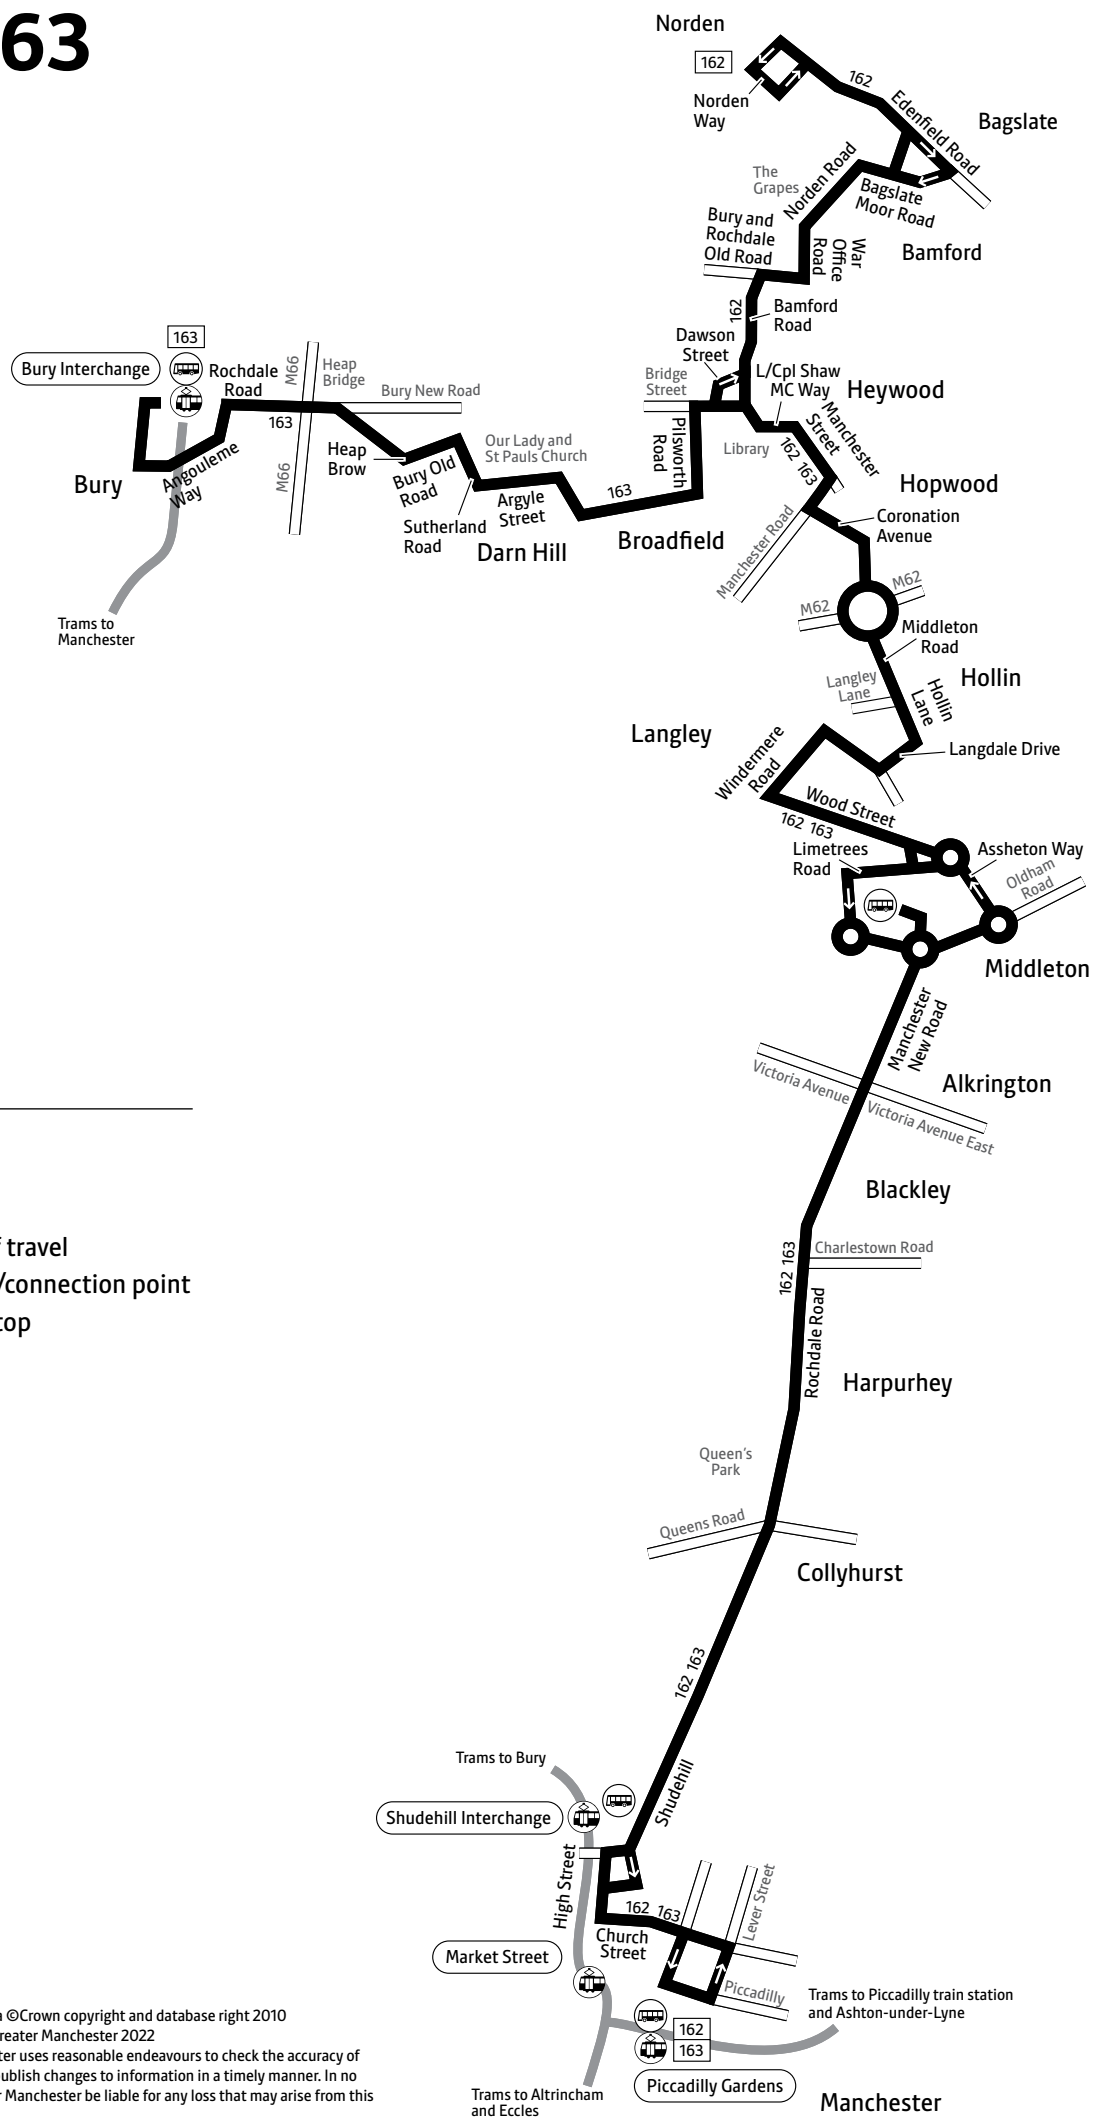

162 163

1. **Key**
2. Bus route
   - Tram line
   - Direction of travel
   - Bus station/connection point
   - Metrolink stop
   - Terminus

Contains Ordnance Survey data ©Crown copyright and database right 2010
©0100022610 Transport for Greater Manchester 2022
Transport for Greater Manchester uses reasonable endeavours to check the accuracy of information published and to publish changes to information in a timely manner. In no event will Transport for Greater Manchester be liable for any loss that may arise from this information being inaccurate.