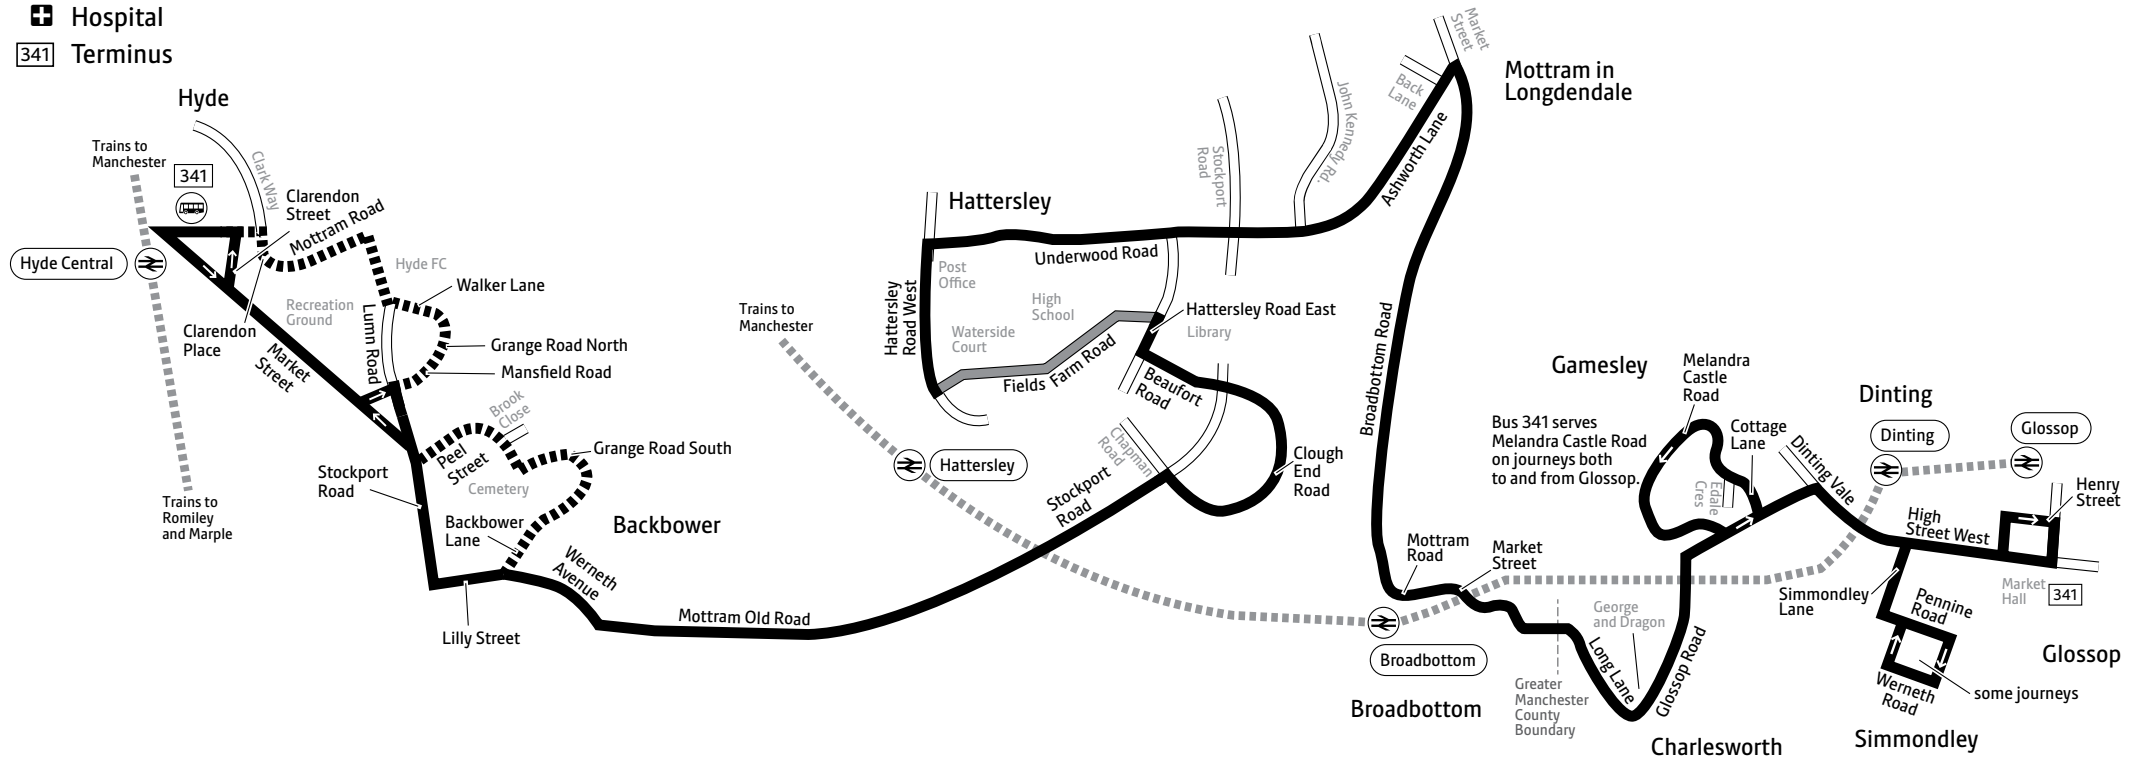

c – Runs via the full length of Melandra Castle Road continuing to Glossop Road 4 minutes later

♿ – All bus 341 journeys are run using easy access buses. See inside front cover of this leaflet for details

Key

-  Bus route
-  Hail and ride:
passengers can get on or off
the bus wherever it is safe
-  Early mornings/
early evenings only
-  Train line
-  Direction of travel
-  Bus station/connection point
-  Train station
-  Hospital
-  Terminus