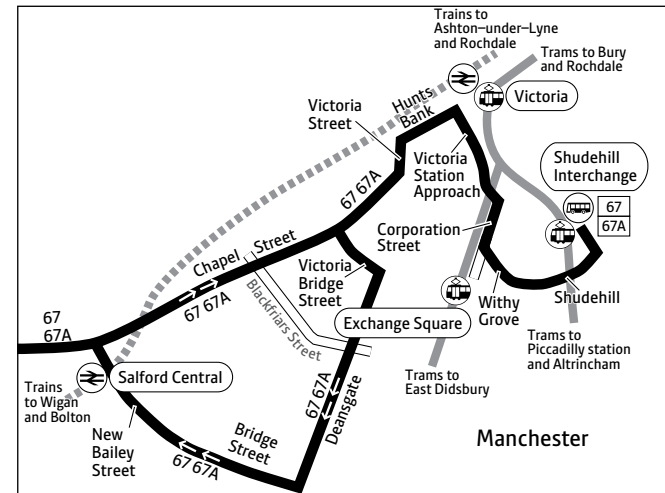

Route in Manchester city centre

For details of the route in Manchester city centre please see the route extract below