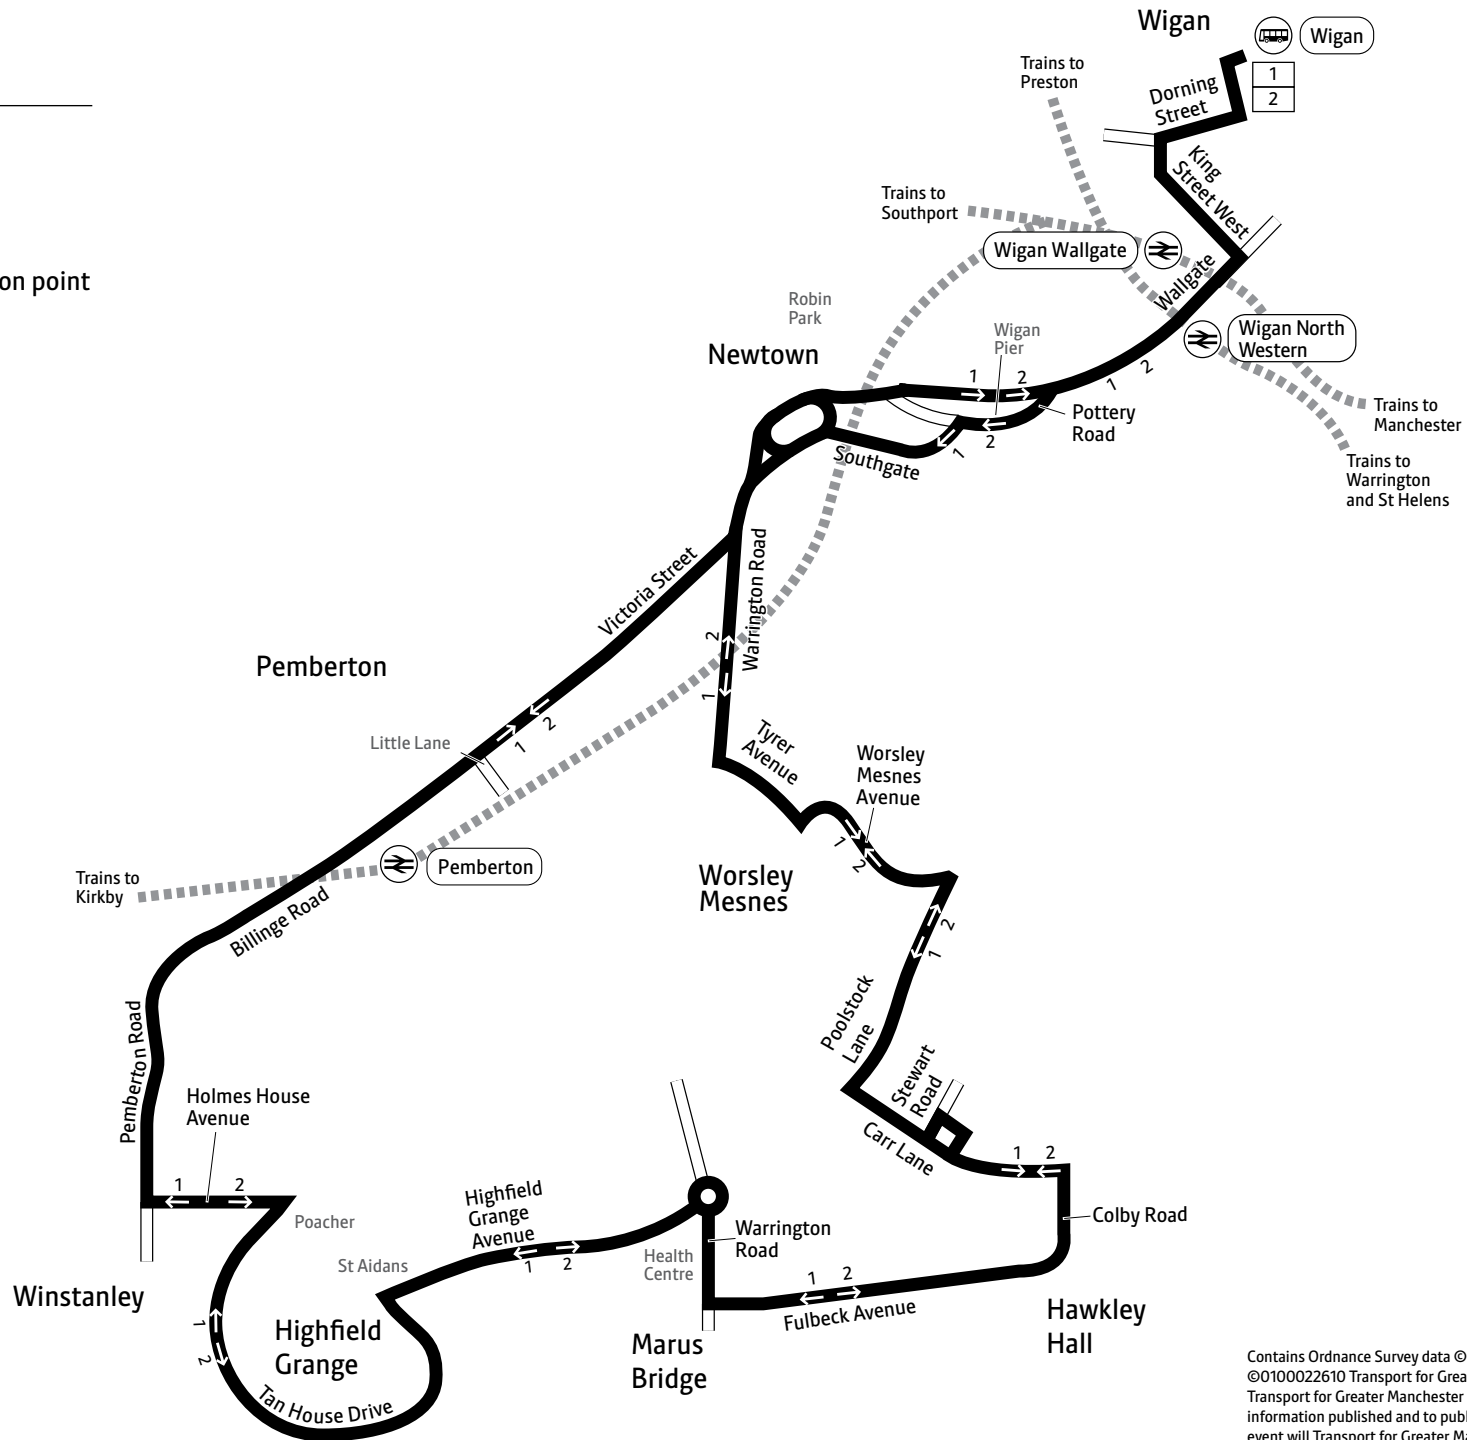

1 2

Key

- Bus route
- Train line
- Direction of travel
- Bus station/connection point
- Train station
- Terminus

Contains Ordnance Survey data ©Crown copyright and database right 2010
©0100022610 Transport for Greater Manchester 2021
Transport for Greater Manchester uses reasonable endeavours to check the accuracy of information published and to publish changes to information in a timely manner. In no event will Transport for Greater Manchester be liable for any loss that may arise from this information being inaccurate.