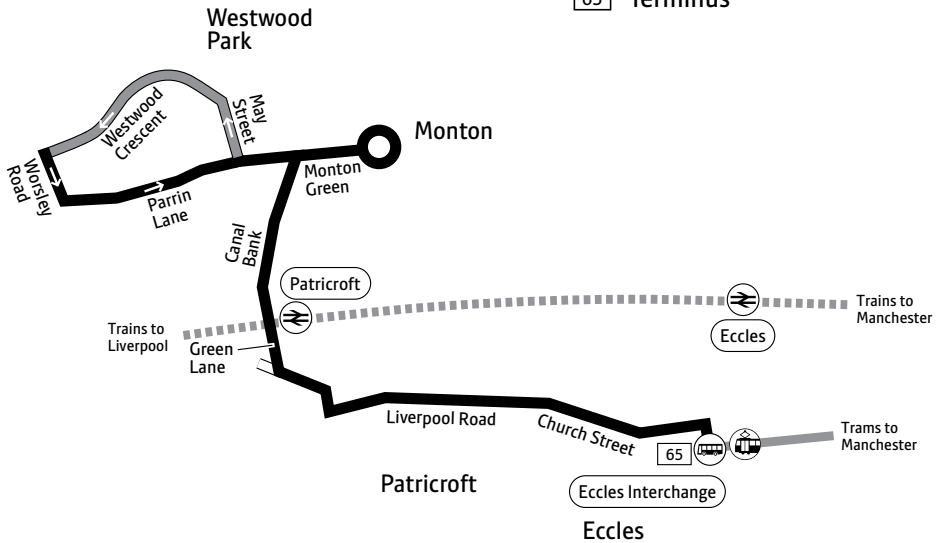

Using the 24 hour clock

Times are shown in four figures. The first two are the hour and the last two are the minutes.

0753 is 53 minutes past 7am

1953 is 53 minutes past 7pm

Operator details

Diamond

Weston Street

Sat 8am to 11.45am and 12.30pm to 3.30pm

Sunday* Closed

*Including public holidays

65

Key

-  Bus route
-  Hail and ride:
passengers can get on or off
the bus wherever it is safe
-  Train line
-  Tram line
-  Direction of travel
-  Bus station/connection point
-  Train station
-  Metrolink stop
-  Terminus

Mondays to Fridays

Eccles, Interchange		0709	0823	0928	and	1528	1628	1739	1855	1945	2129
Monton Green	0613	0718	0831	0936	every	1536	1637	1748	1903	1953	2137
Westwood Crescent/Cranbrook Road	0616	0721	0834	0939	hour	1539	1640	1751	1906	1956	2140
Monton Green	0623	0728	0841	0946	until	1546	1647	1758	1913	2003	2147
Eccles, Interchange	0631	0738	0849	0954		1554	1657	1808	1921	2011	2155

Saturdays

Eccles, Interchange		0728	and	1928	2129
Monton Green		0736	every	1936	2137
Westwood Crescent/Cranbrook Road		0739	hour	1939	2140
Monton Green		0746	until	1946	2147
Eccles, Interchange		0754		1954	2155