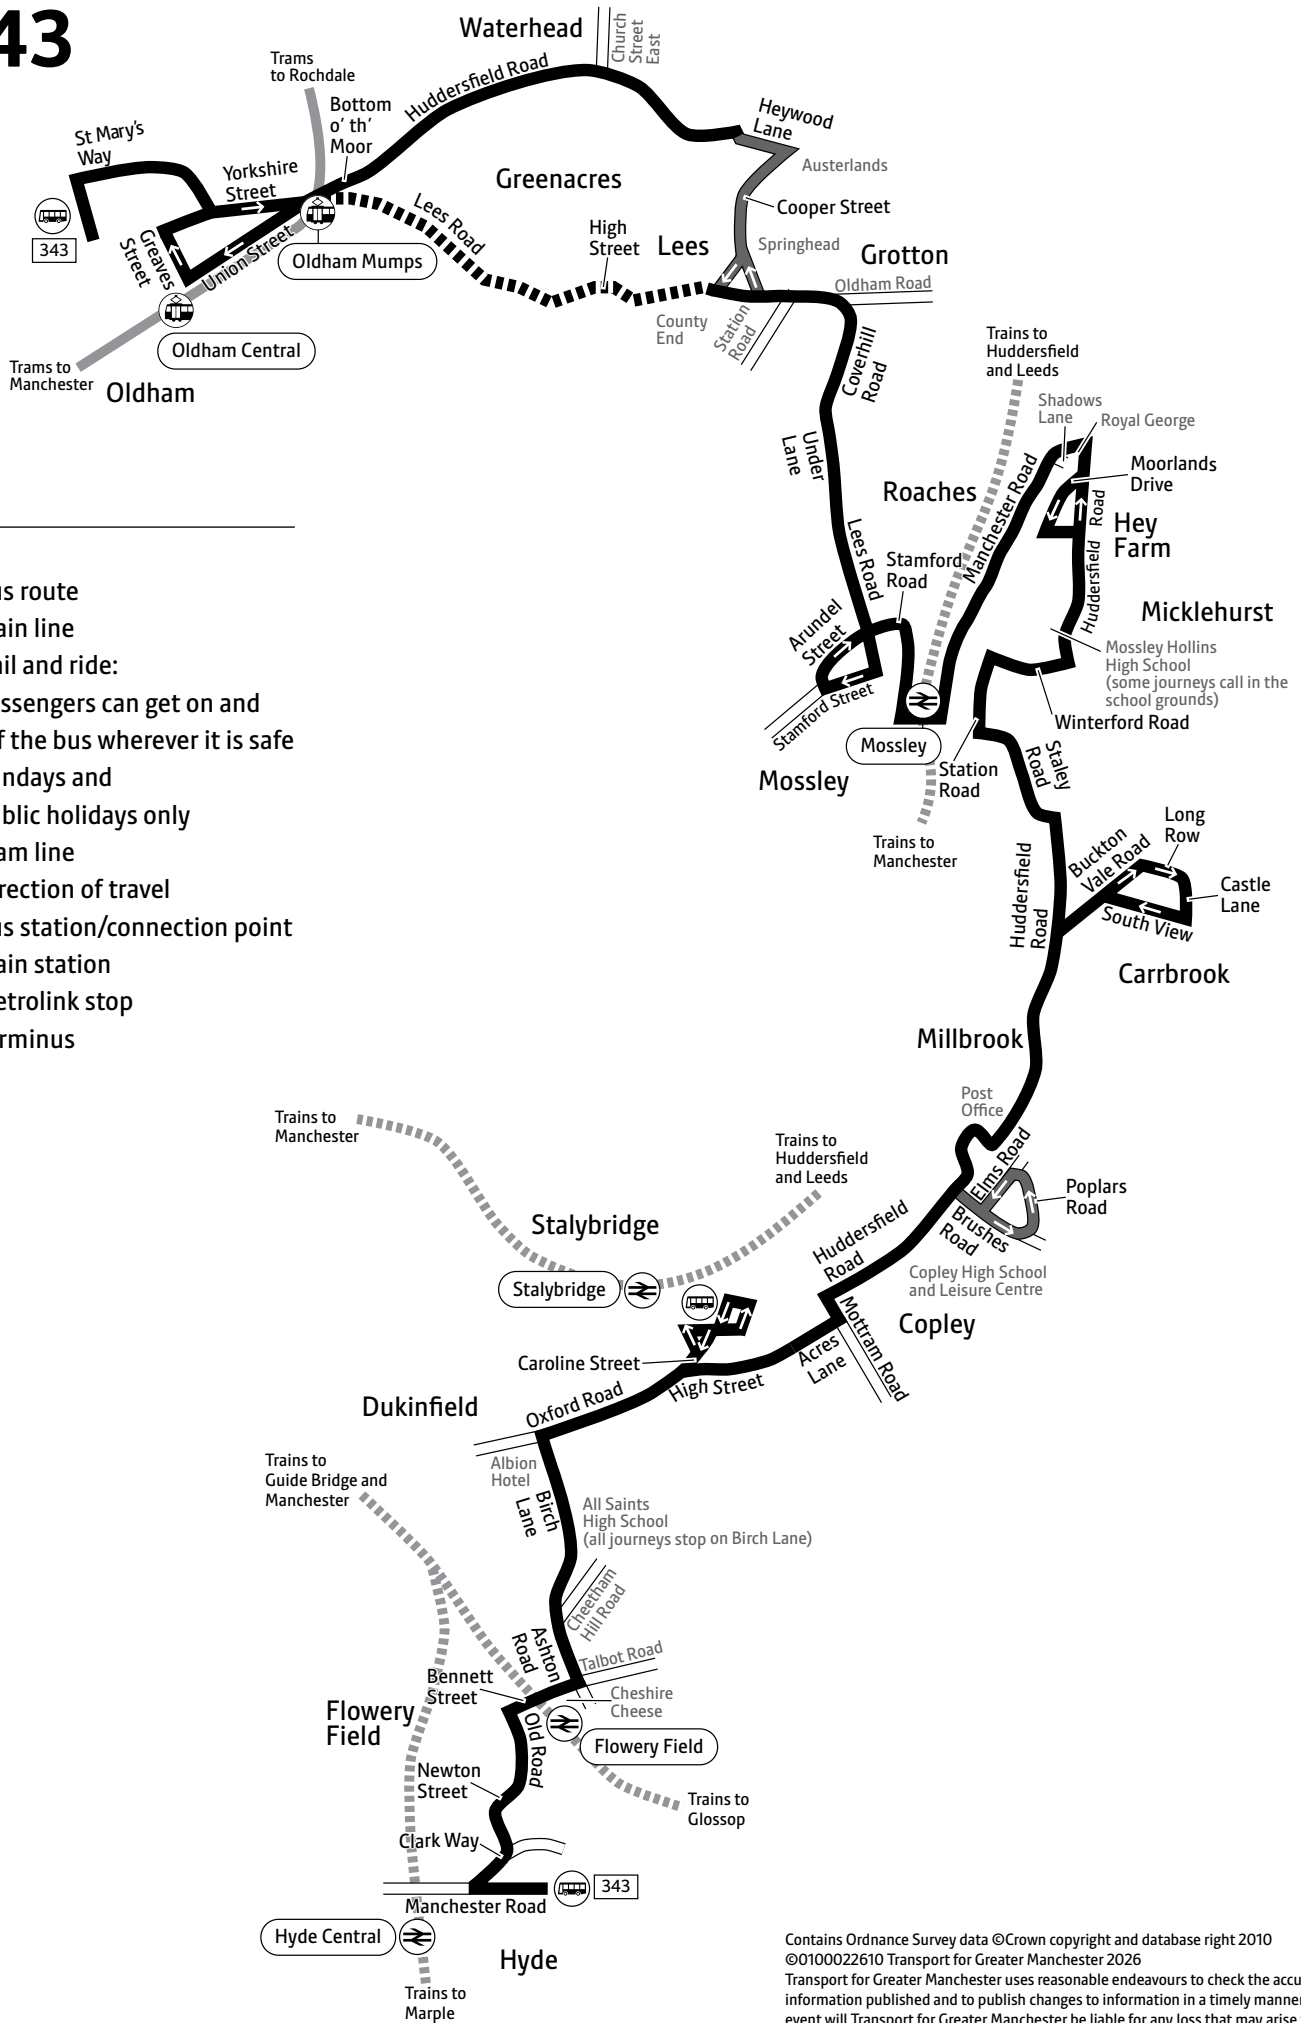

Key

- Bus route
- Train line
- Hail and ride: passengers can get on and off the bus wherever it is safe
- Sundays and public holidays only
- Tram line
- Direction of travel
- Bus station/connection point
- Train station
- Metrolink stop
- Terminus

Contains Ordnance Survey data © Crown copyright and database right 2010
©0100022610 Transport for Greater Manchester 2026
Transport for Greater Manchester uses reasonable endeavours to check the accuracy of information published and to publish changes to information in a timely manner. In no event will Transport for Greater Manchester be liable for any loss that may arise from this information being inaccurate.