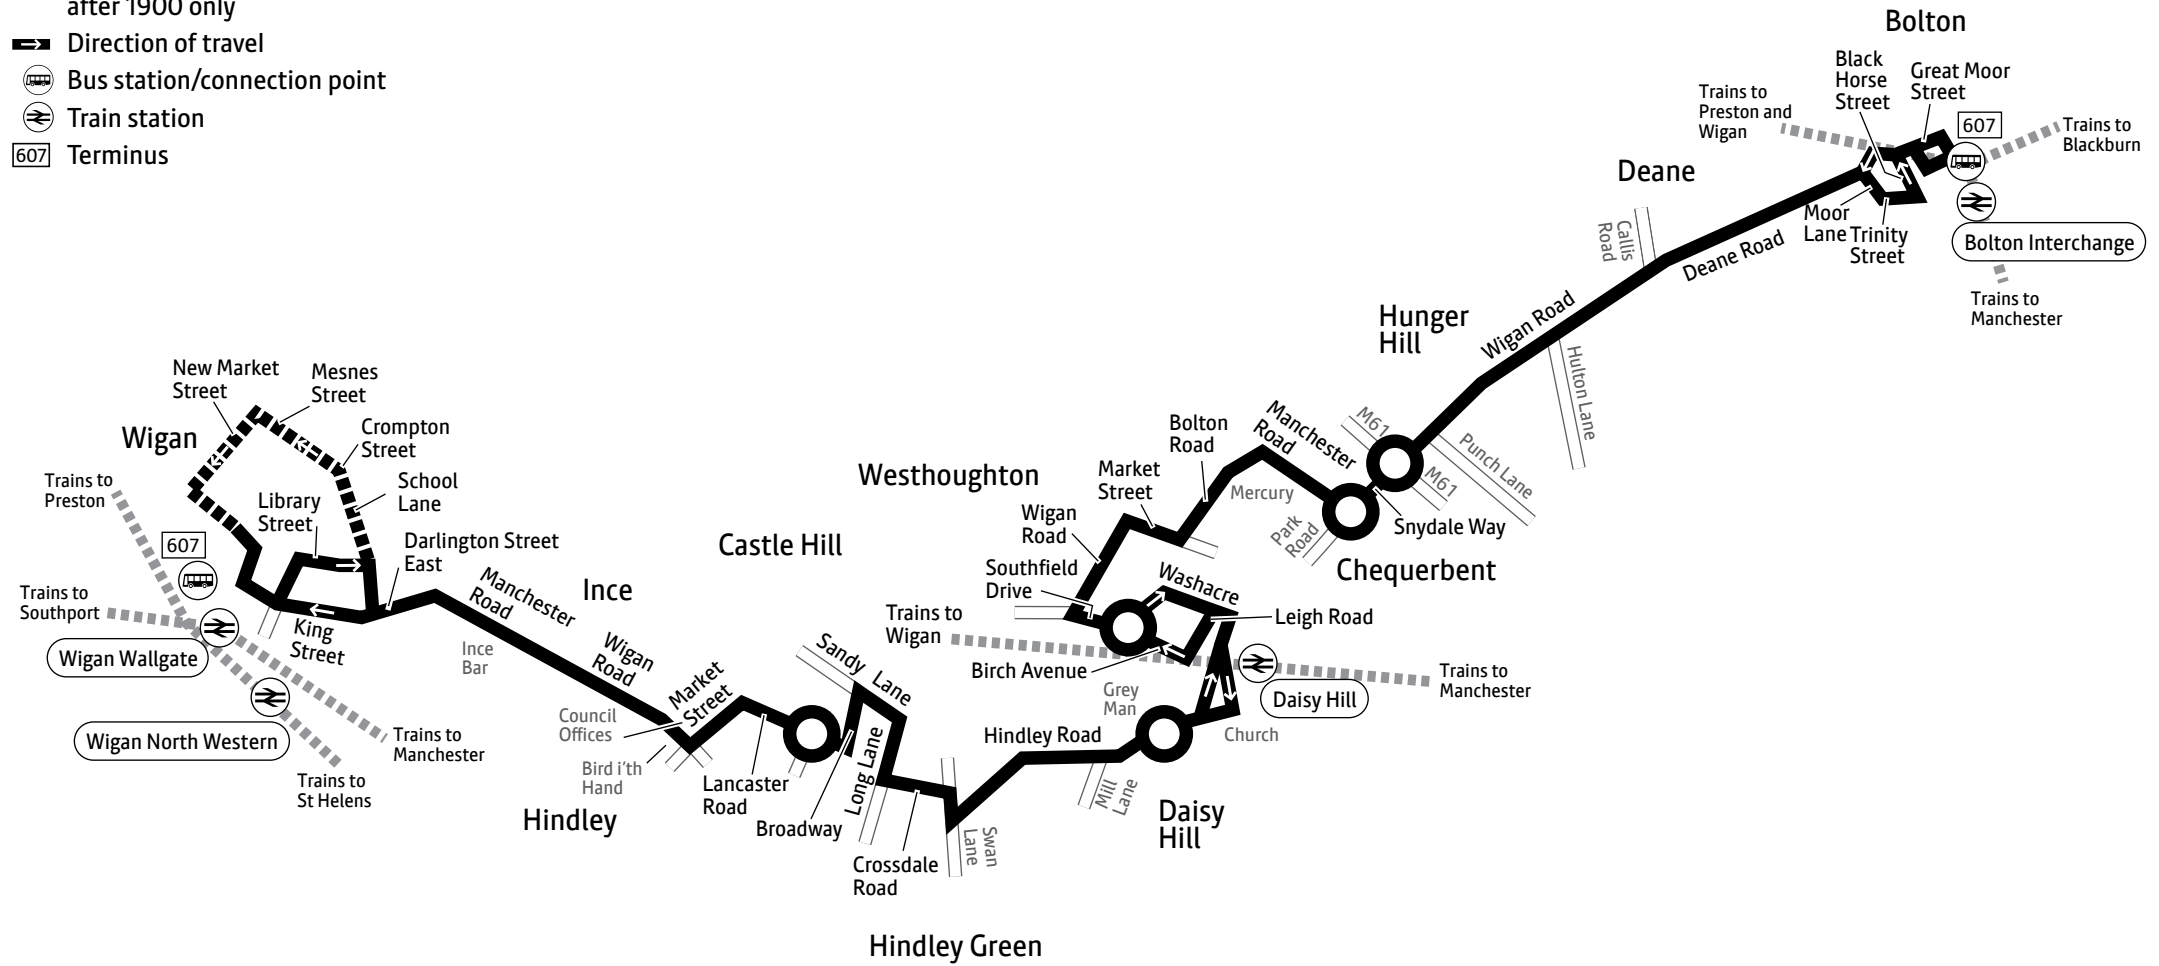

607

Key

Bus route

Train line

Evening journeys to Wigan after 1900 only

Direction of travel

Bus station/connection point

Train station

Terminus