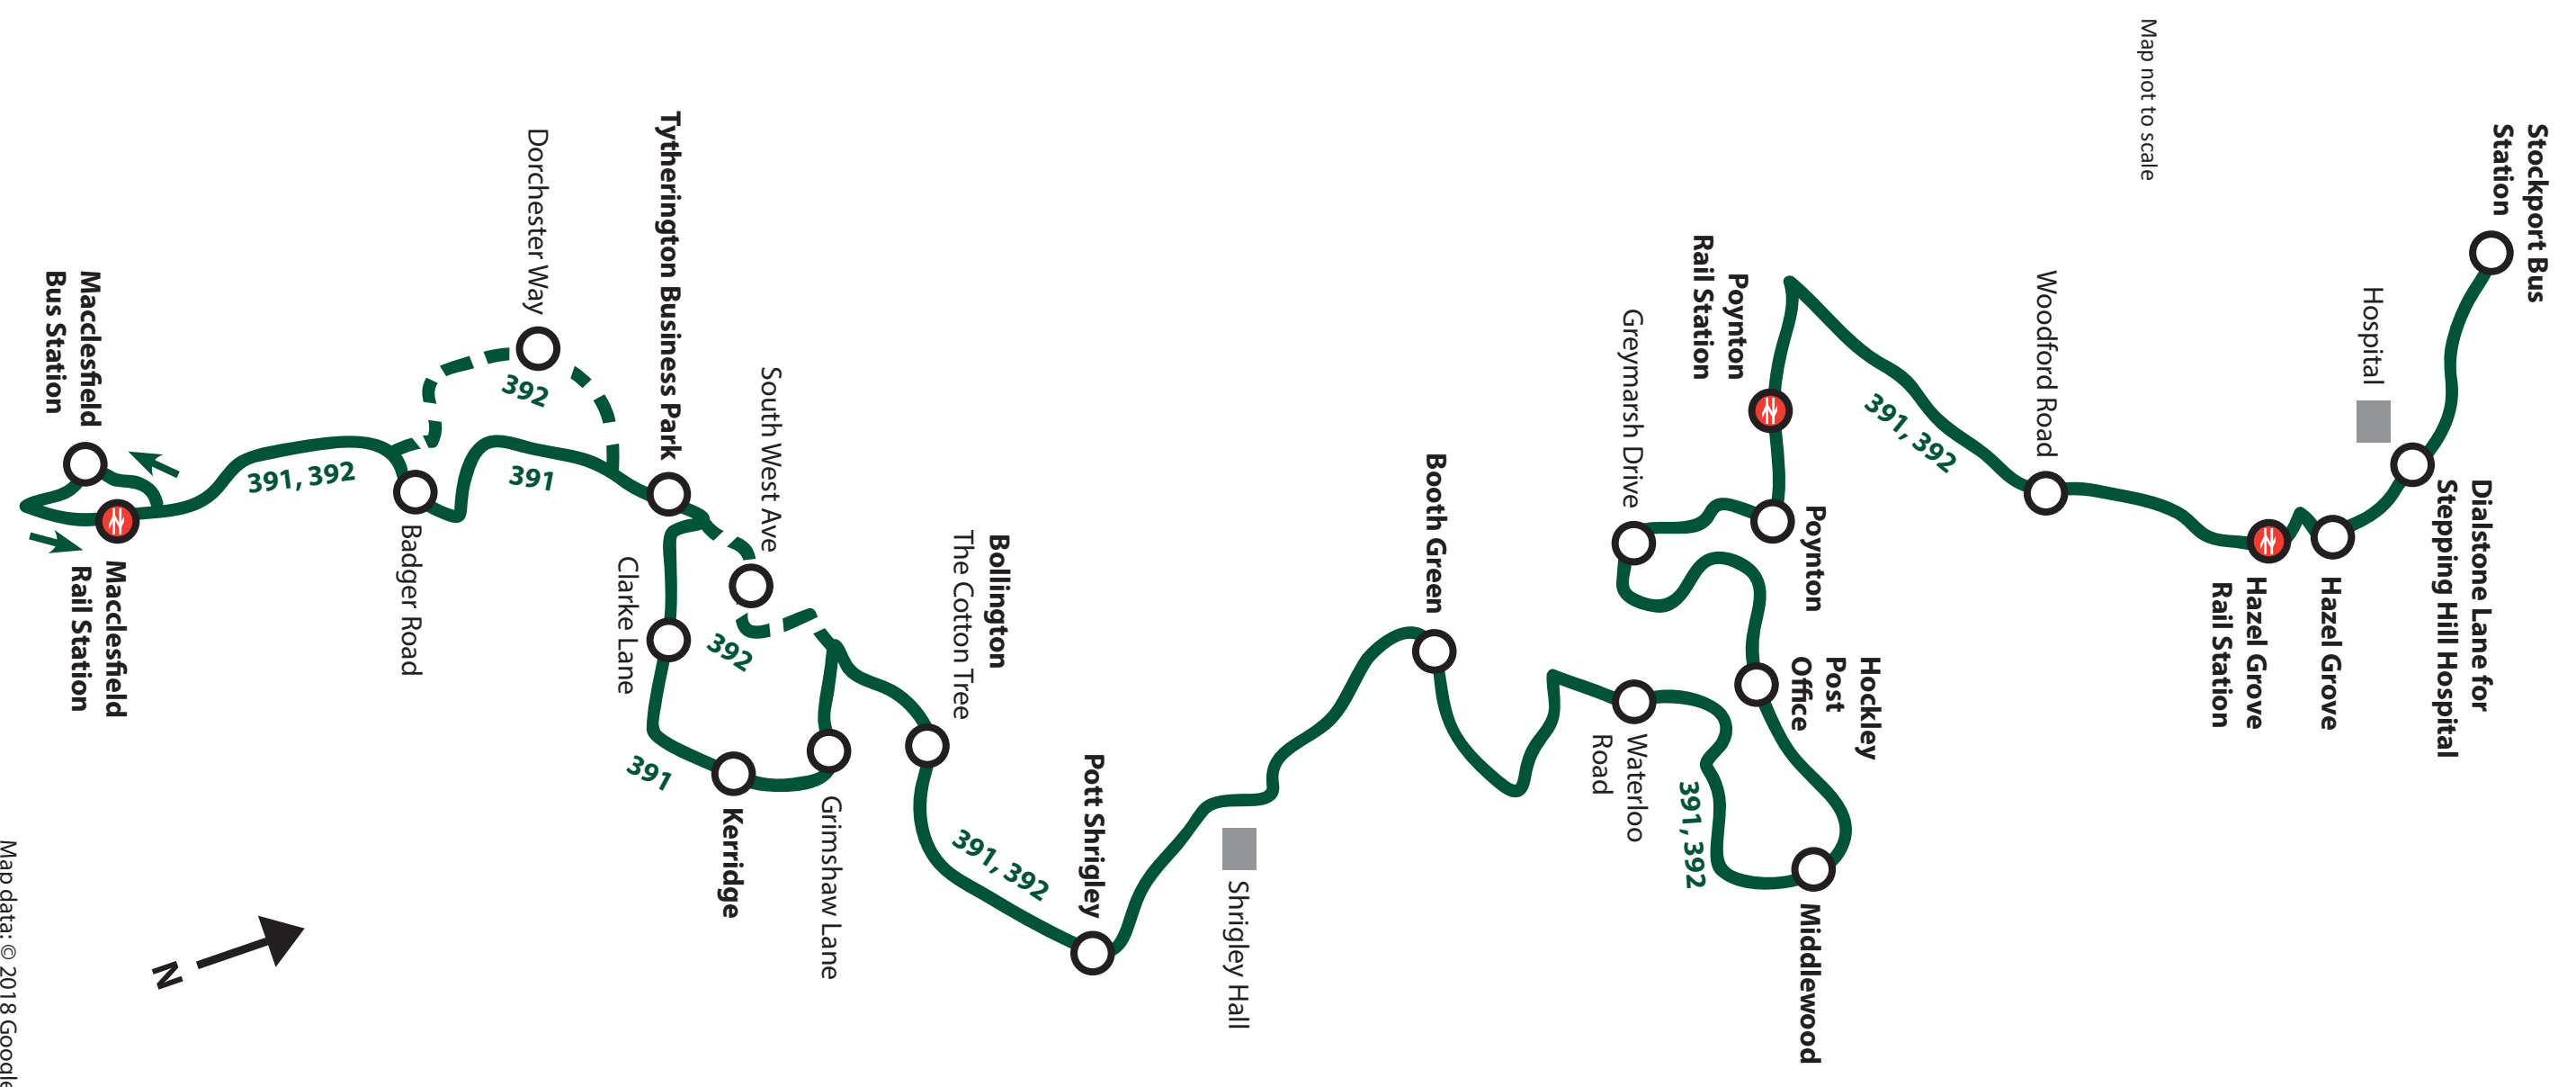

391 Macclesfield - Kerridge - Bollington - Poynton - Hazel Grove - Stockport
392 Macclesfield - Bollington - Poynton - Hazel Grove - Stockport

Map not to scale

Map data: © 2018 Google

Bus times

391, 392

391 Macclesfield - Kerridge -
Bollington - Poynton -
Hazel Grove - Stockport

392 Macclesfield - Bollington -
Poynton - Hazel Grove - Stockport

From 1 April 2018

Revised route and timetable.
The 391 and 392 services replace the 11, 392
and P1 services. Service 393 is withdrawn.

Travel Information

Call Traveline on 0871 200 22 33
open 7 days a week 8am to 8pm

Calls cost 12p per minute plus your company's access charge.
Find out more at www.cheshireeast.gov.uk/bus

For bus timetables and service changes

please visit www.cheshireeast.gov.uk/bus

Catching the bus is easy!

1. 1 Make sure you arrive at the bus stop with time to spare
2. 2 Signal to the bus driver to stop
3. 3 Try to have the correct fare ready
4. 4 Ring the bell when you are ready to leave the bus

This service is operated by Selwyns
on behalf of Cheshire East Council
For more details please visit
www.selwyns.co.uk or call 0161 223 3103

when's the
next bus?