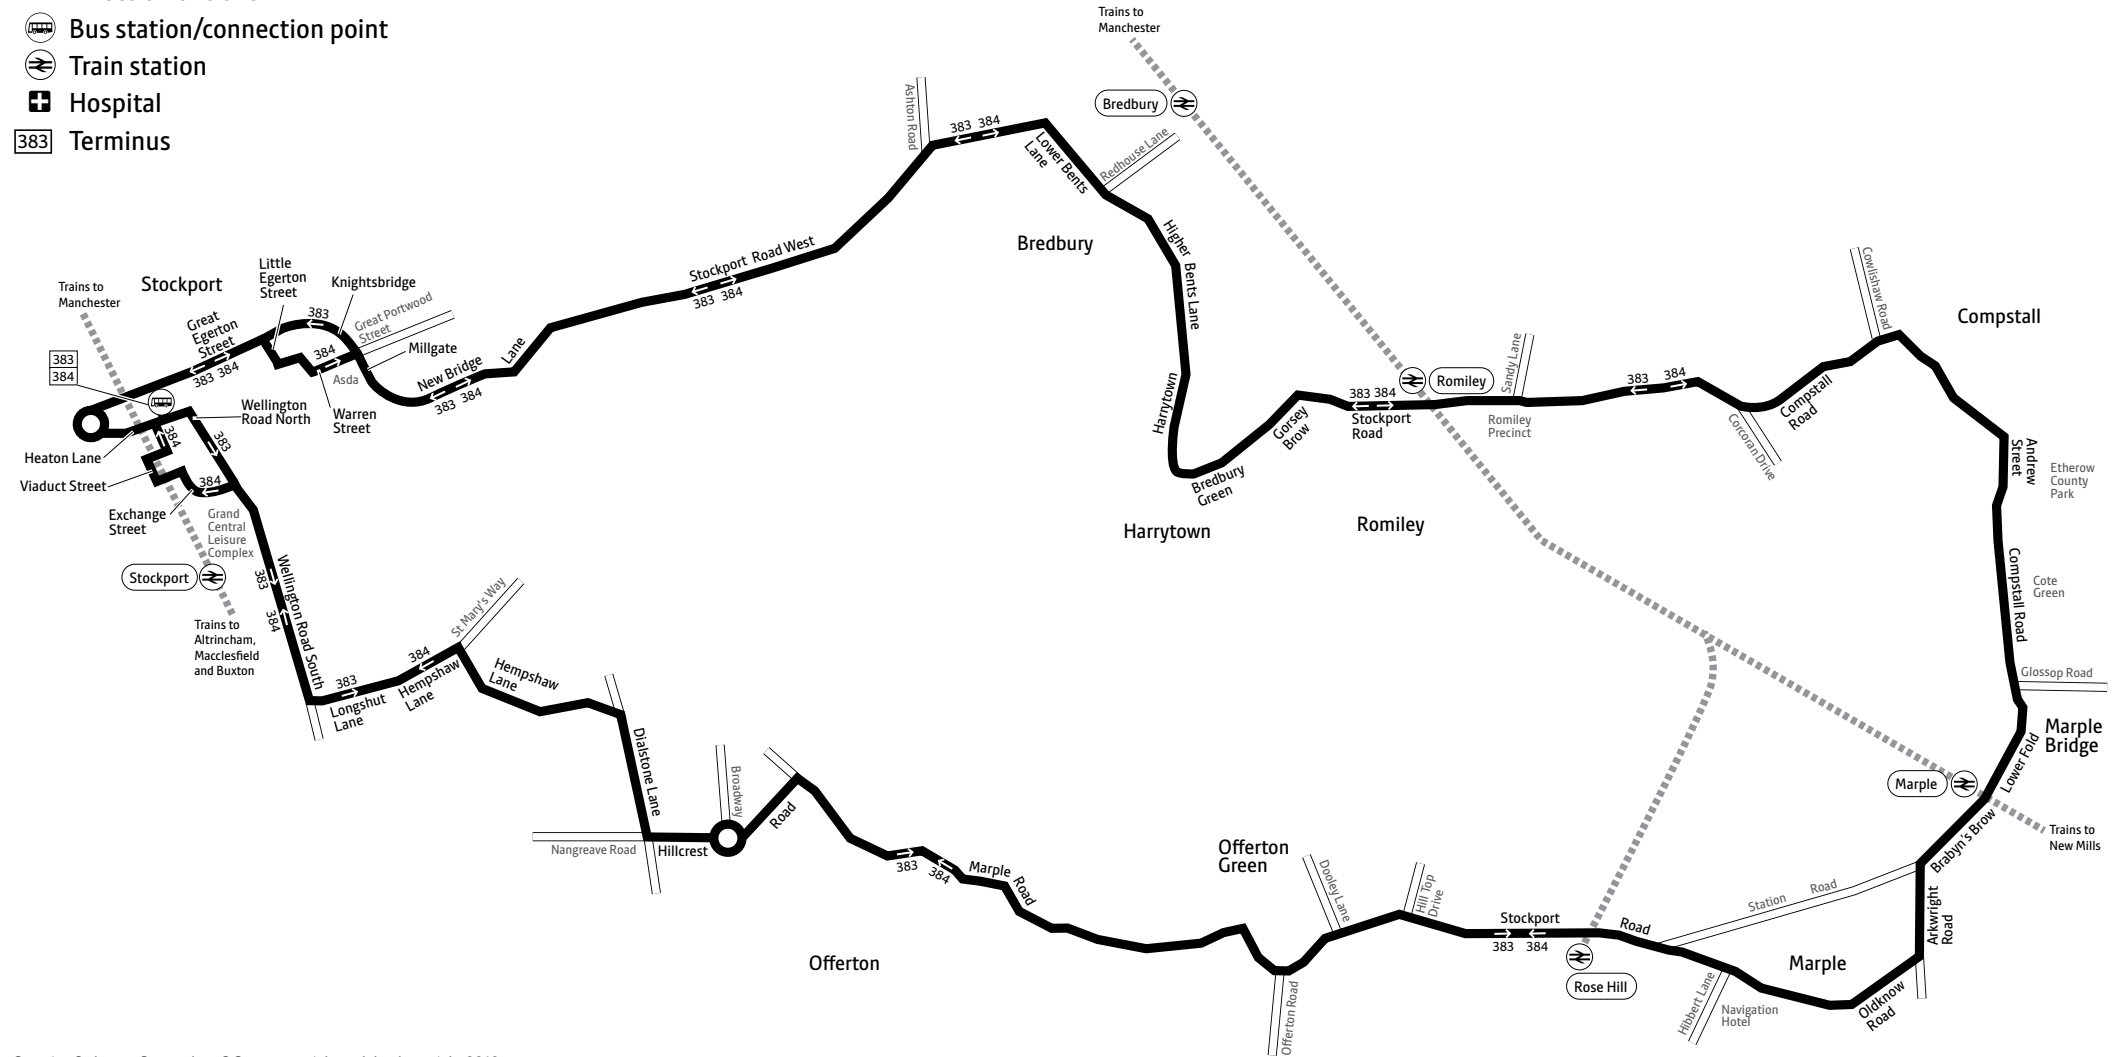

383 384

Key

- Bus route
- Train line
- Direction of travel
- Bus station/connection point
- Train station
- Hospital
- Terminus

Contains Ordnance Survey data ©Crown copyright and database right 2010
©0100022610 Transport for Greater Manchester 2023
Transport for Greater Manchester uses reasonable endeavours to check the accuracy of information published and to publish changes to information in a timely manner. In no event will Transport for Greater Manchester be liable for any loss that may arise from this information being inaccurate.